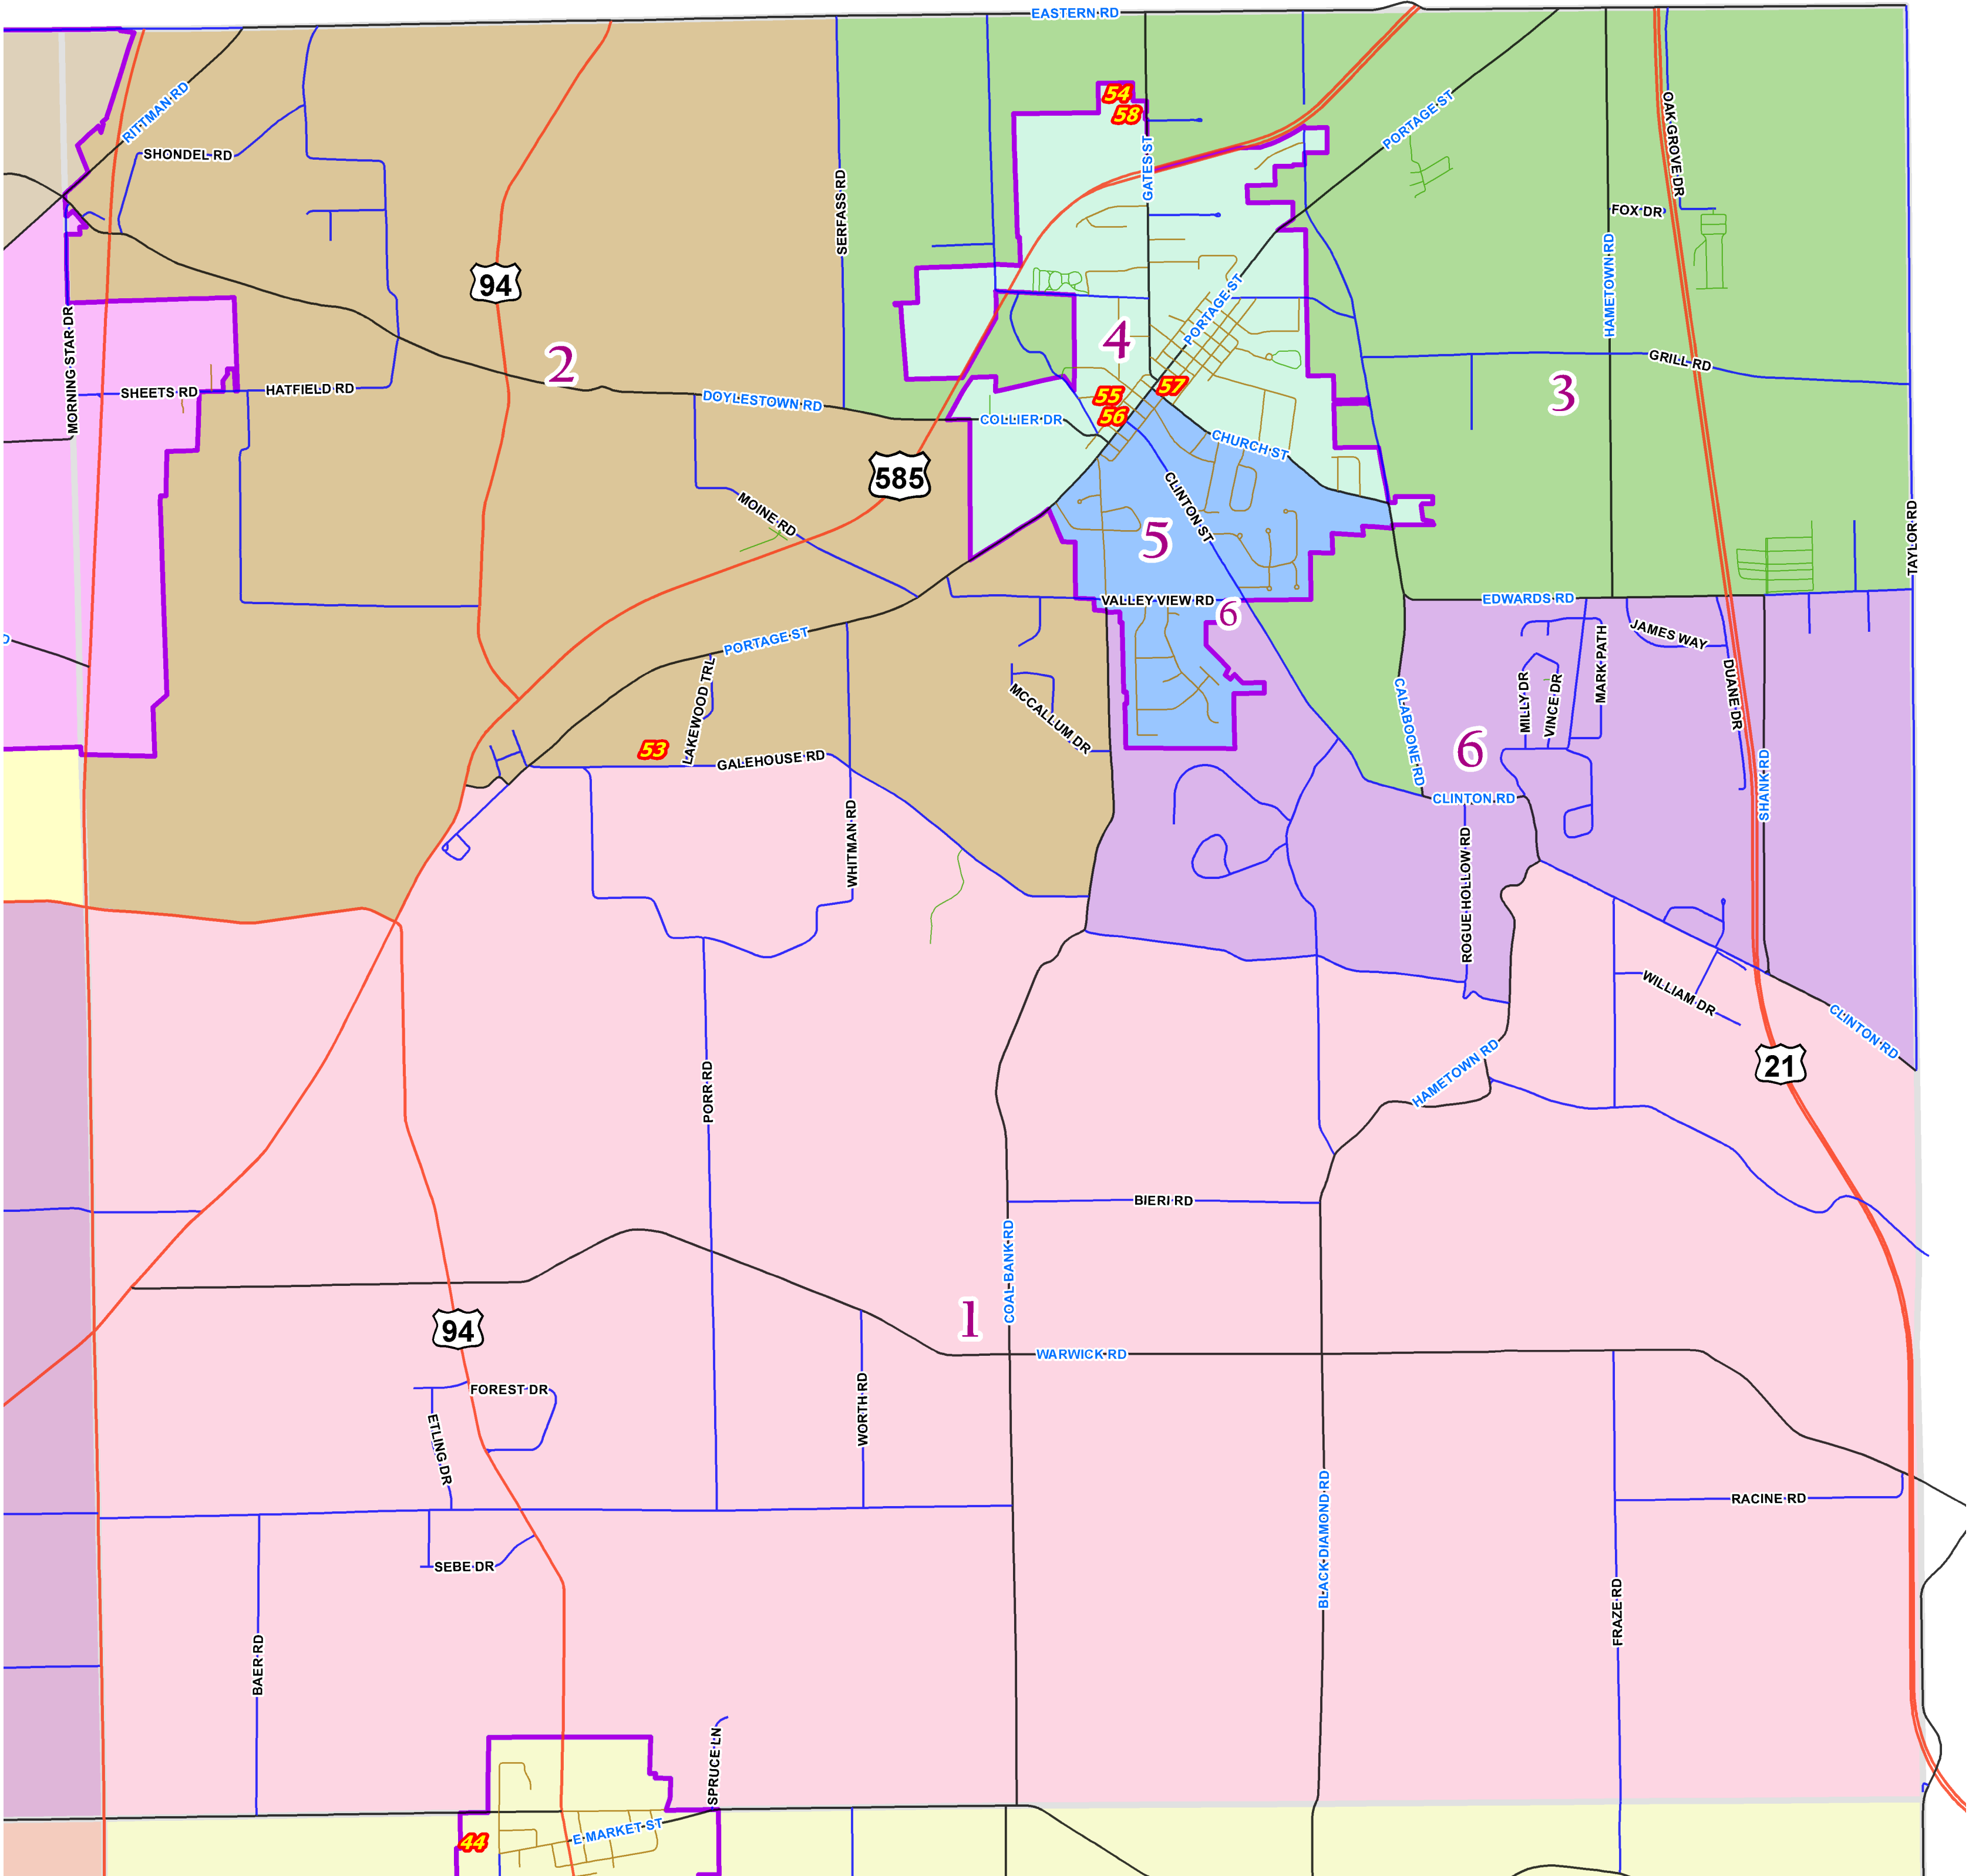

# Chippewa Twp

Precinct No. & Name	Voting Location and Address	School Districts
<b>CHIPPEWA TOWNSHIP</b>		
053 #1	Chippewa Township Building, 14228 Galehouse Rd	Chip, Gr, Nor
054 #2	Crossroads Community Church, 700 Gates St	Chip, Ritt, Chip W/Cty, Ritt Sch W/Cty
055 #3	Zion Lutheran Church, 65 W Clinton St	Chip
056 #4	Town Hall (lower level), 24 S Portage St	Chip
057 #5	Doylestown Public Library, 169 N Portage St	Chip
058 #6	Crossroads Community Church, 700 Gates St	Chip

Voter Precincts, Wards and Voting Places updated January 2017 using Wayne County Board of Elections Voter Precinct and Wards Maps, Voting Places data, plus current Wayne County Political Boundaries.

Wayne County Auditor  
GIS Department