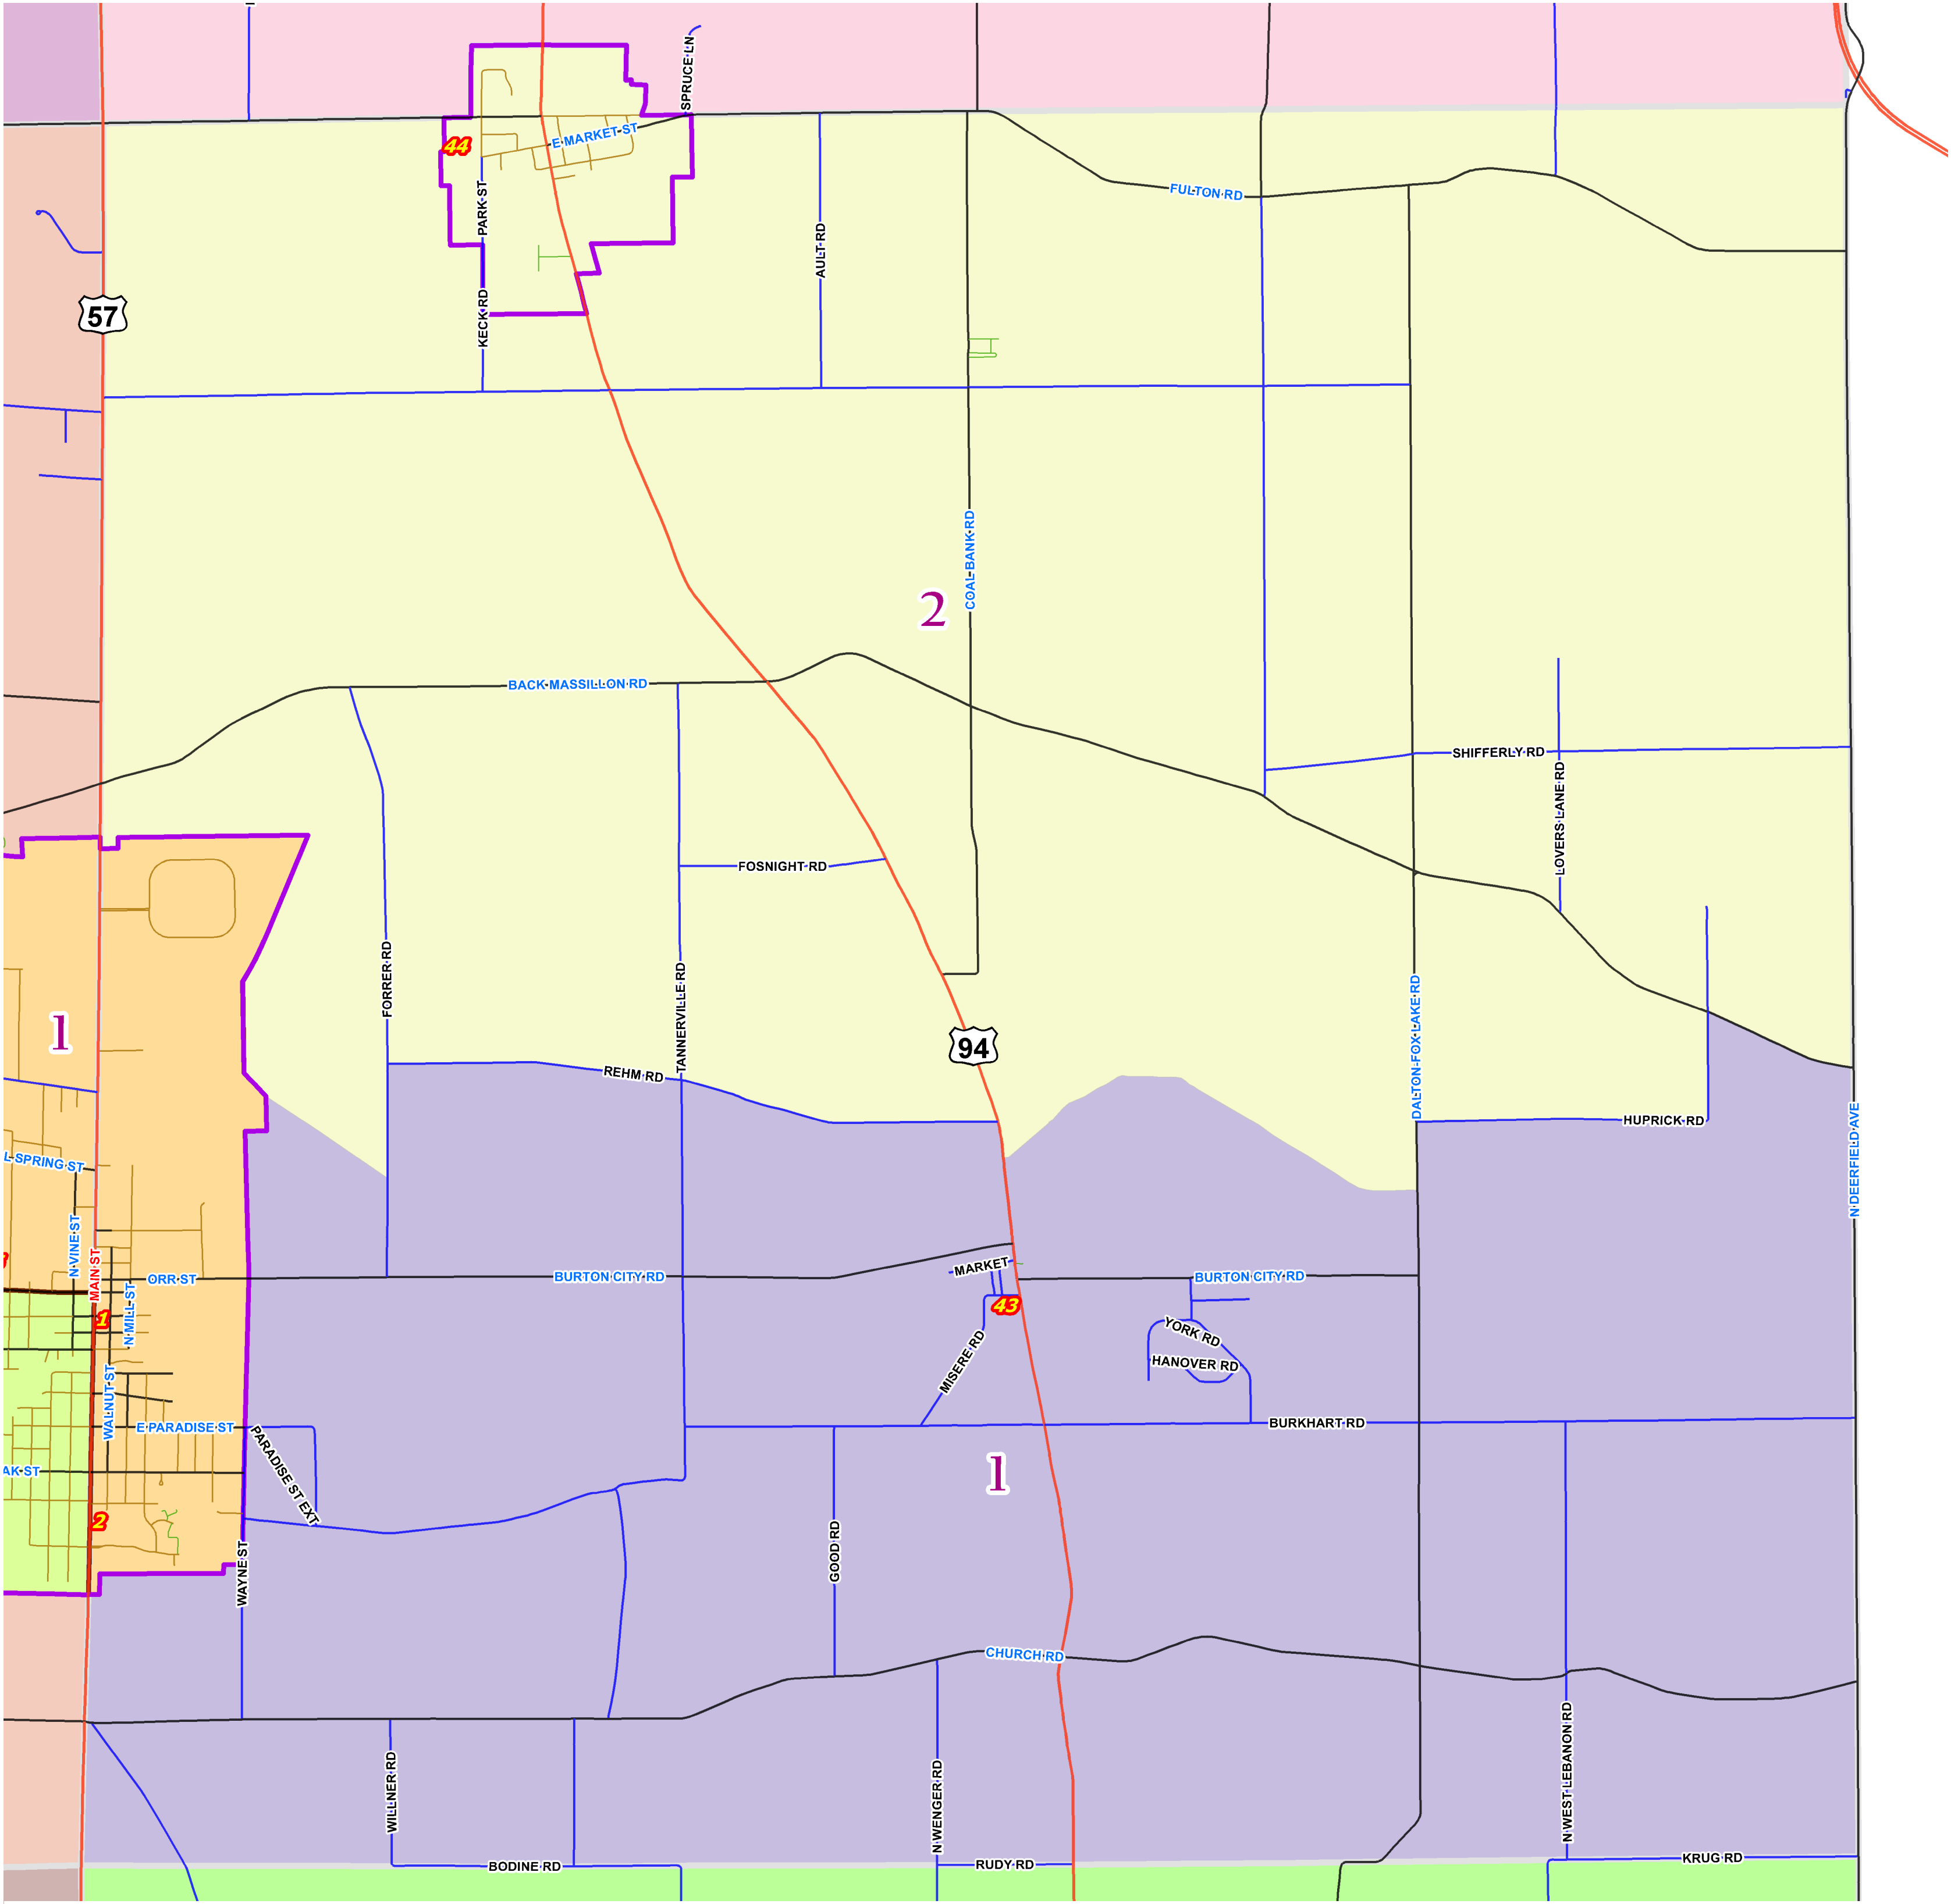

Baughman Twp

Precinct No. & Name	Voting Location and Address	School Districts
BAUGHMAN TOWNSHIP		
043 #1	Baughman Township Office, 3470 N Mt Eaton Rd, Orrville	Orr, Dal, Tus
044 #2	Marshallville Community Building, Park St, Marshallville	Orr, Gr, Gr/Mar, Tus, Nor
ORRVILLE CITY - 5 Precincts		
001 1	Orrville Public Library, 230 N Main St	Orr
002 2	Aultman Orrville Hospital, Community Room, 832 S Main St	Orr
003 3	Schmid Hall, 501 Hall St	Orr
005 4-A	Schmid Hall, 501 Hall St	Orr
006 4-B	Trinity United Methodist Church, 1556 Rex Dr - Crownhill Rd	Orr

Voter Precincts, Wards and Voting Places updated January 2017 using Wayne County Board of Elections Voter Precinct and Wards Maps, Voting Places data, plus current Wayne County Political Boundaries.

**Wayne County Auditor
GIS Department**