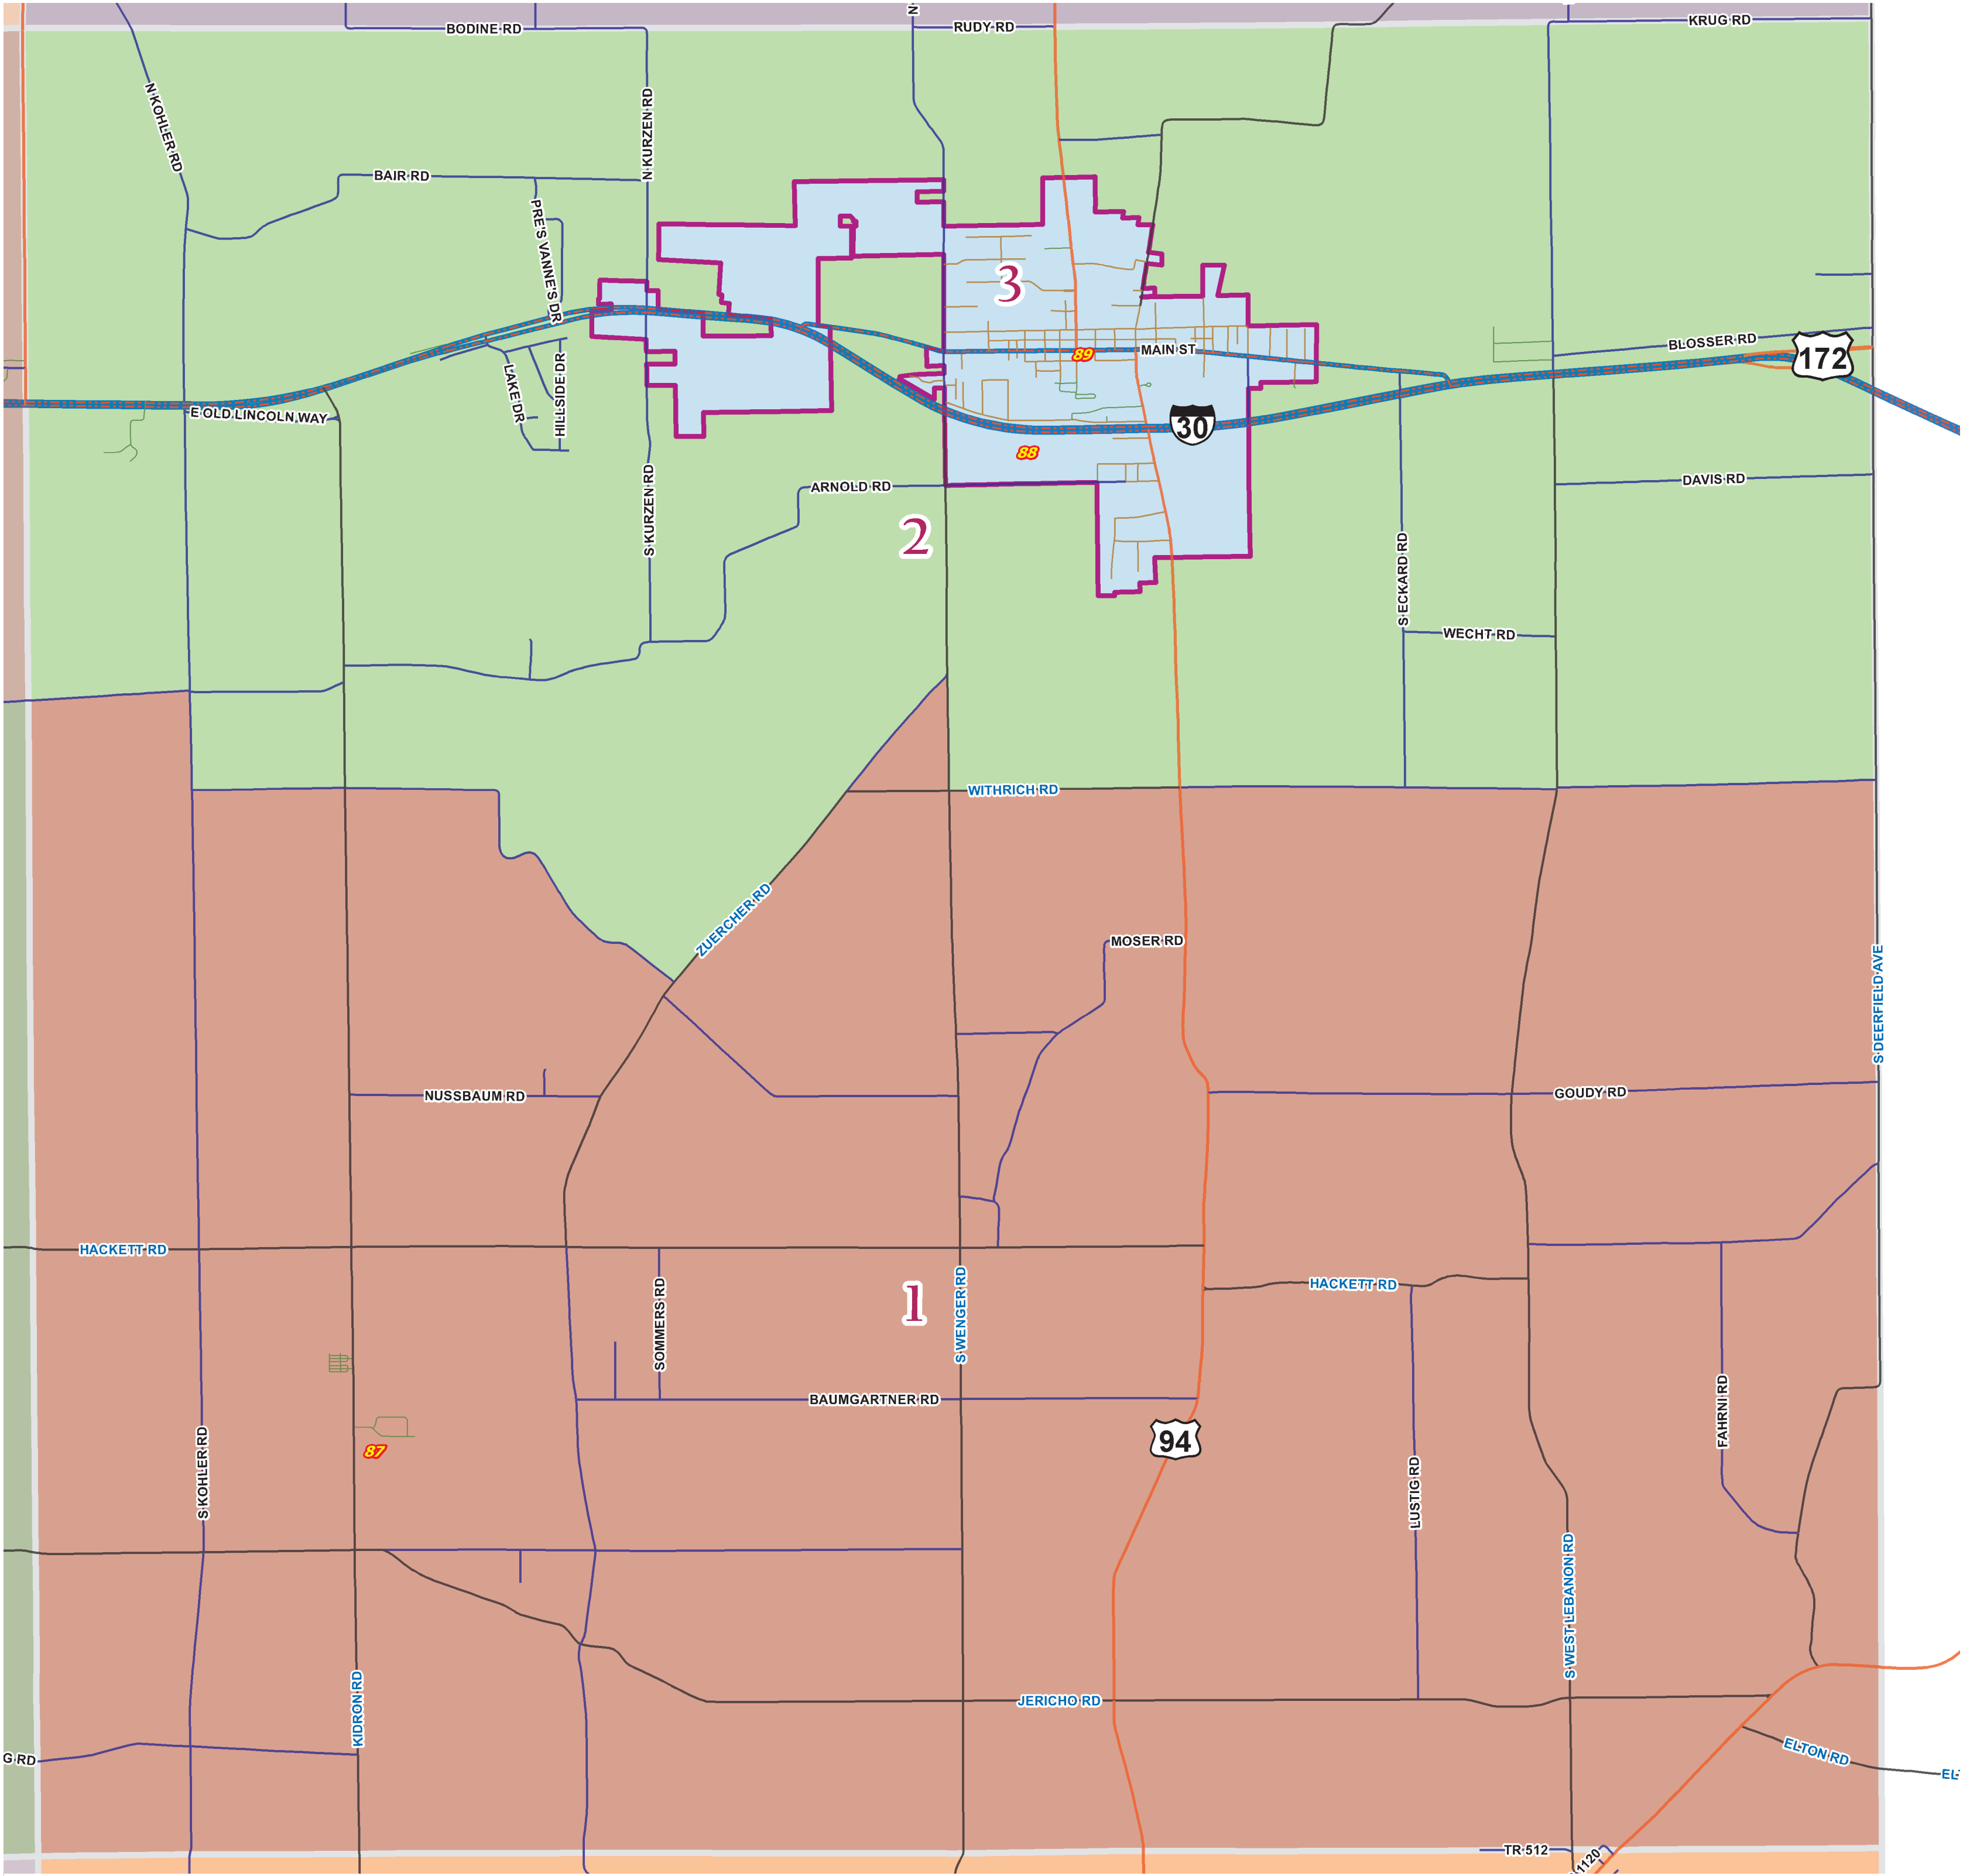

Sugar Creek Twp

Precinct No. & Name	Voting Location and Address	School Districts
SUGAR CREEK TOWNSHIP		
087 #1	Kidron Community Park Building, 4434 Kidron Rd, Kidron	Dal, SE
088 #2	P. Graham Dunn, 630 Henry St, Dalton	Dal, Orr
089 #3	Dalton Presbyterian Church, 163 W Main St	Dal

Voter Precincts, Wards and Voting Places updated February 2015 using Wayne County Board of Elections Voter Precinct and Wards Maps, Voting Places data, plus current Wayne County Political Boundaries.

Wayne County Auditor
GIS Department