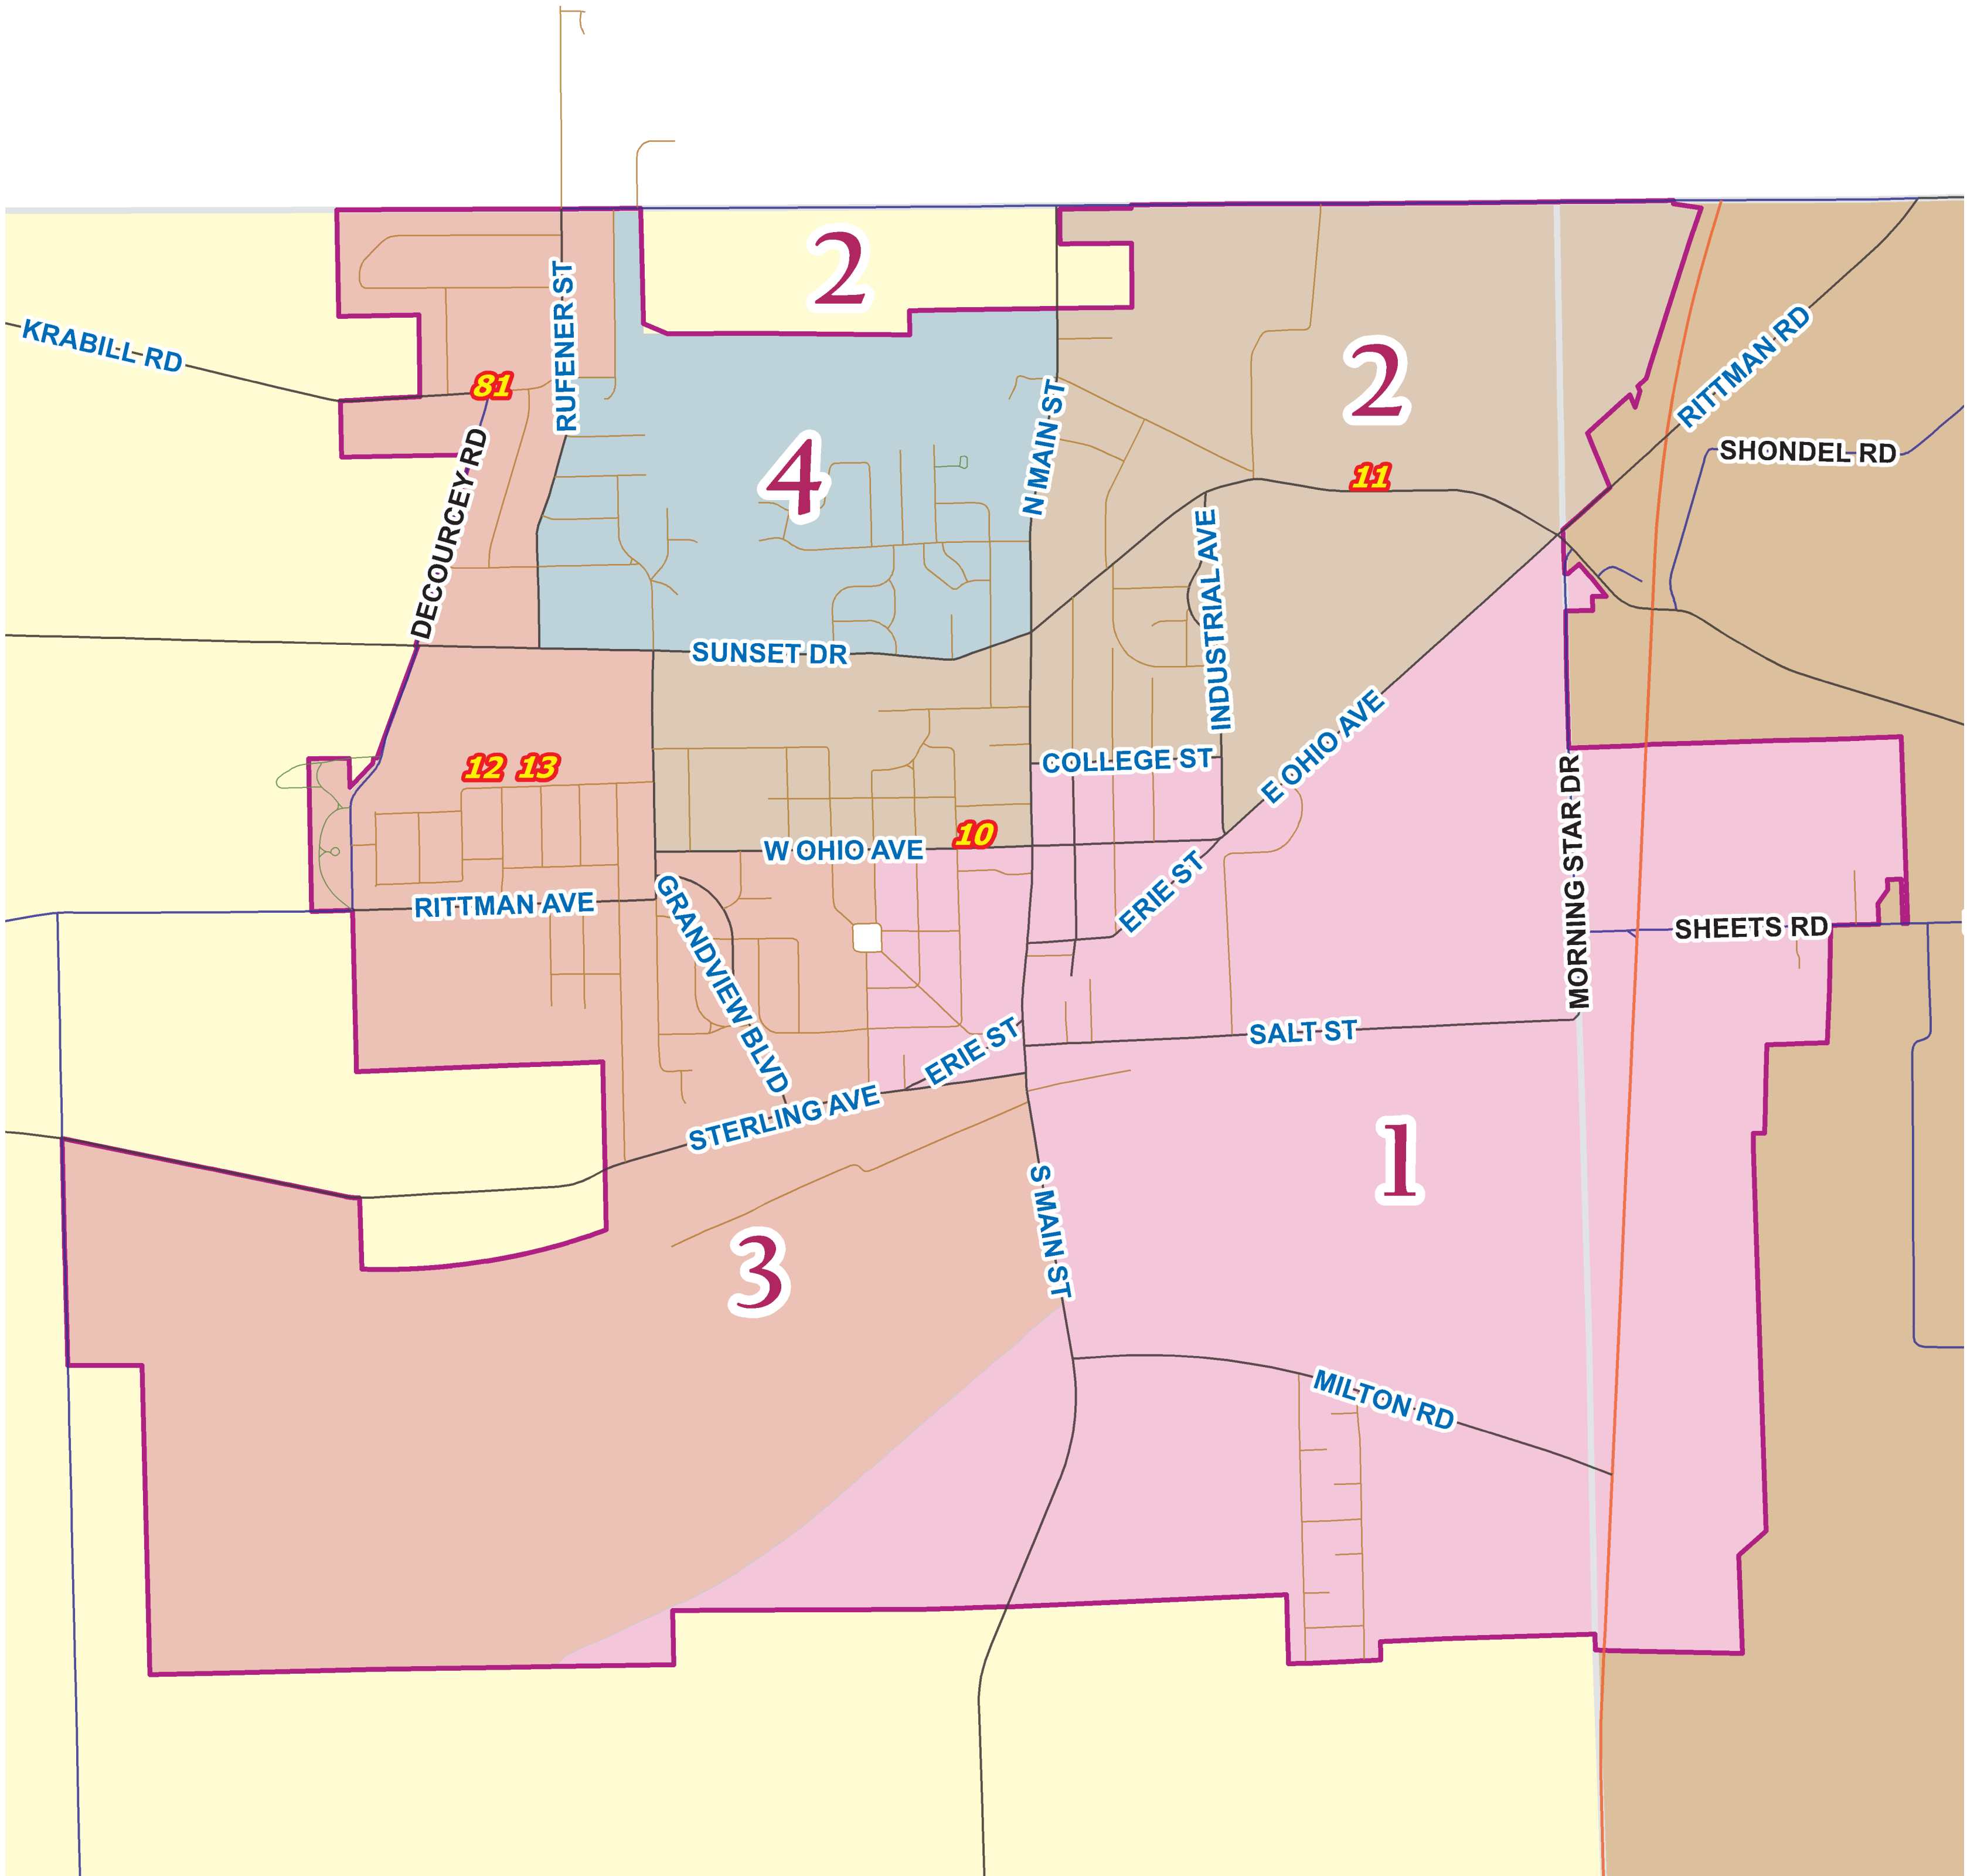

# Rittman City

Precinct No. & Name	Voting Location and Address	School Districts
<b>RITTMAN CITY - 4 Precincts</b>		
010 #1	Rittman Public Library, 49 W Ohio Ave	Ritt
011 #2	Autumnwood Nursing & Rehabilitation, 275 E Sunset Dr	Ritt
012 #3	Rittman Recreation Center, 200 Saurer St	Ritt, Nway
013 #4	Rittman Recreation Center, 200 Saurer St	Ritt
<b>MILTON TOWNSHIP</b>		
081 #2	Life Tabernacle (Front Entrance), 9878 Krabill Rd, Rittman	Nway, Ritt

Voter Precincts, Wards and Voting Places updated February 2015 using Wayne County Board of Elections Voter Precinct and Wards Maps, Voting Places data, plus current Wayne County Political Boundaries.

Wayne County Auditor  
GIS Department