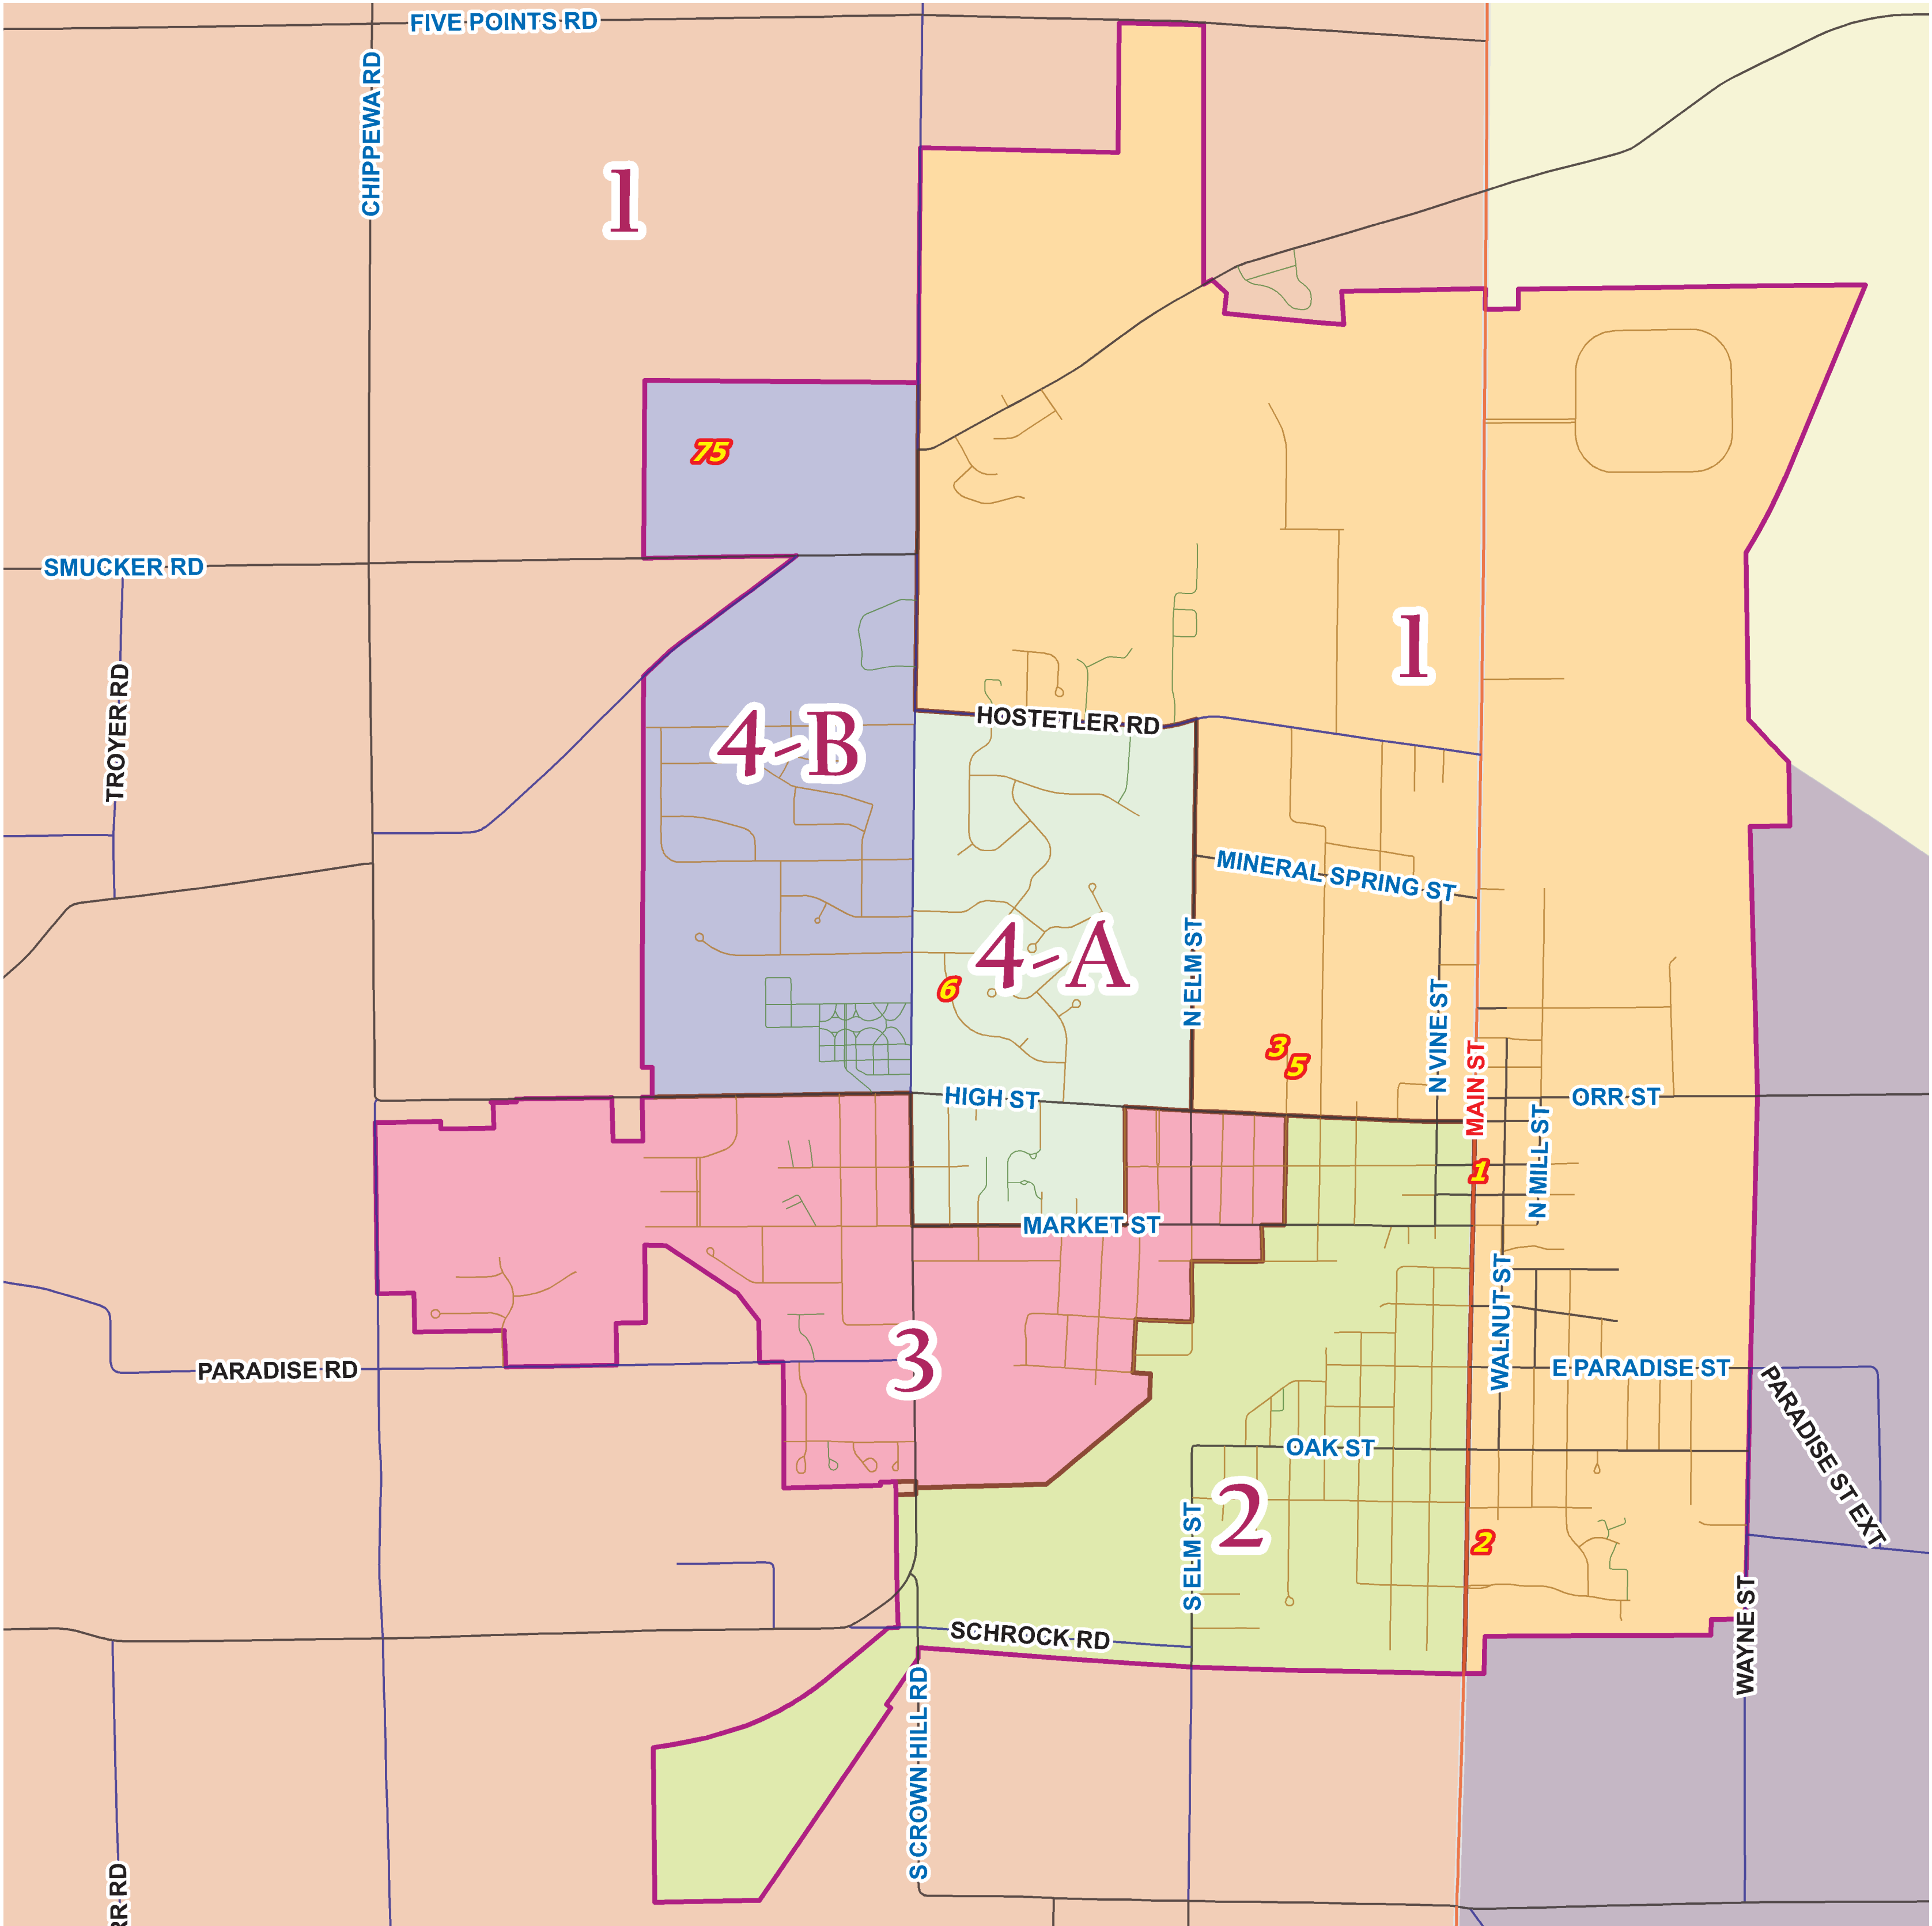

Orrville City

Precinct No. & Name	Voting Location and Address	School Districts
ORRVILLE CITY - 5 Precincts		
001 1	Orrville Public Library, 230 N Main St	Orr
002 2	Aultman Orrville Hospital, Community Room, 832 S Main St	Orr
003 3	Schmid Hall, 501 Hall St	Orr
005 4-A	Schmid Hall, 501 Hall St	Orr
006 4-B	Trinity United Methodist Church, 1556 Rex Dr - Crownhill Rd	Orr
GREEN TOWNSHIP		
075 #1	Wayne College-Univ of Akron (Smucker Multipurpose Room), 1901 Smucker Rd, Orrville	Gr, Orr

Voter Precincts, Wards and Voting Places updated February 2015 using Wayne County Board of Elections Voter Precinct and Wards Maps, Voting Places data, plus current Wayne County Political Boundaries.

**Wayne County Auditor
GIS Department**