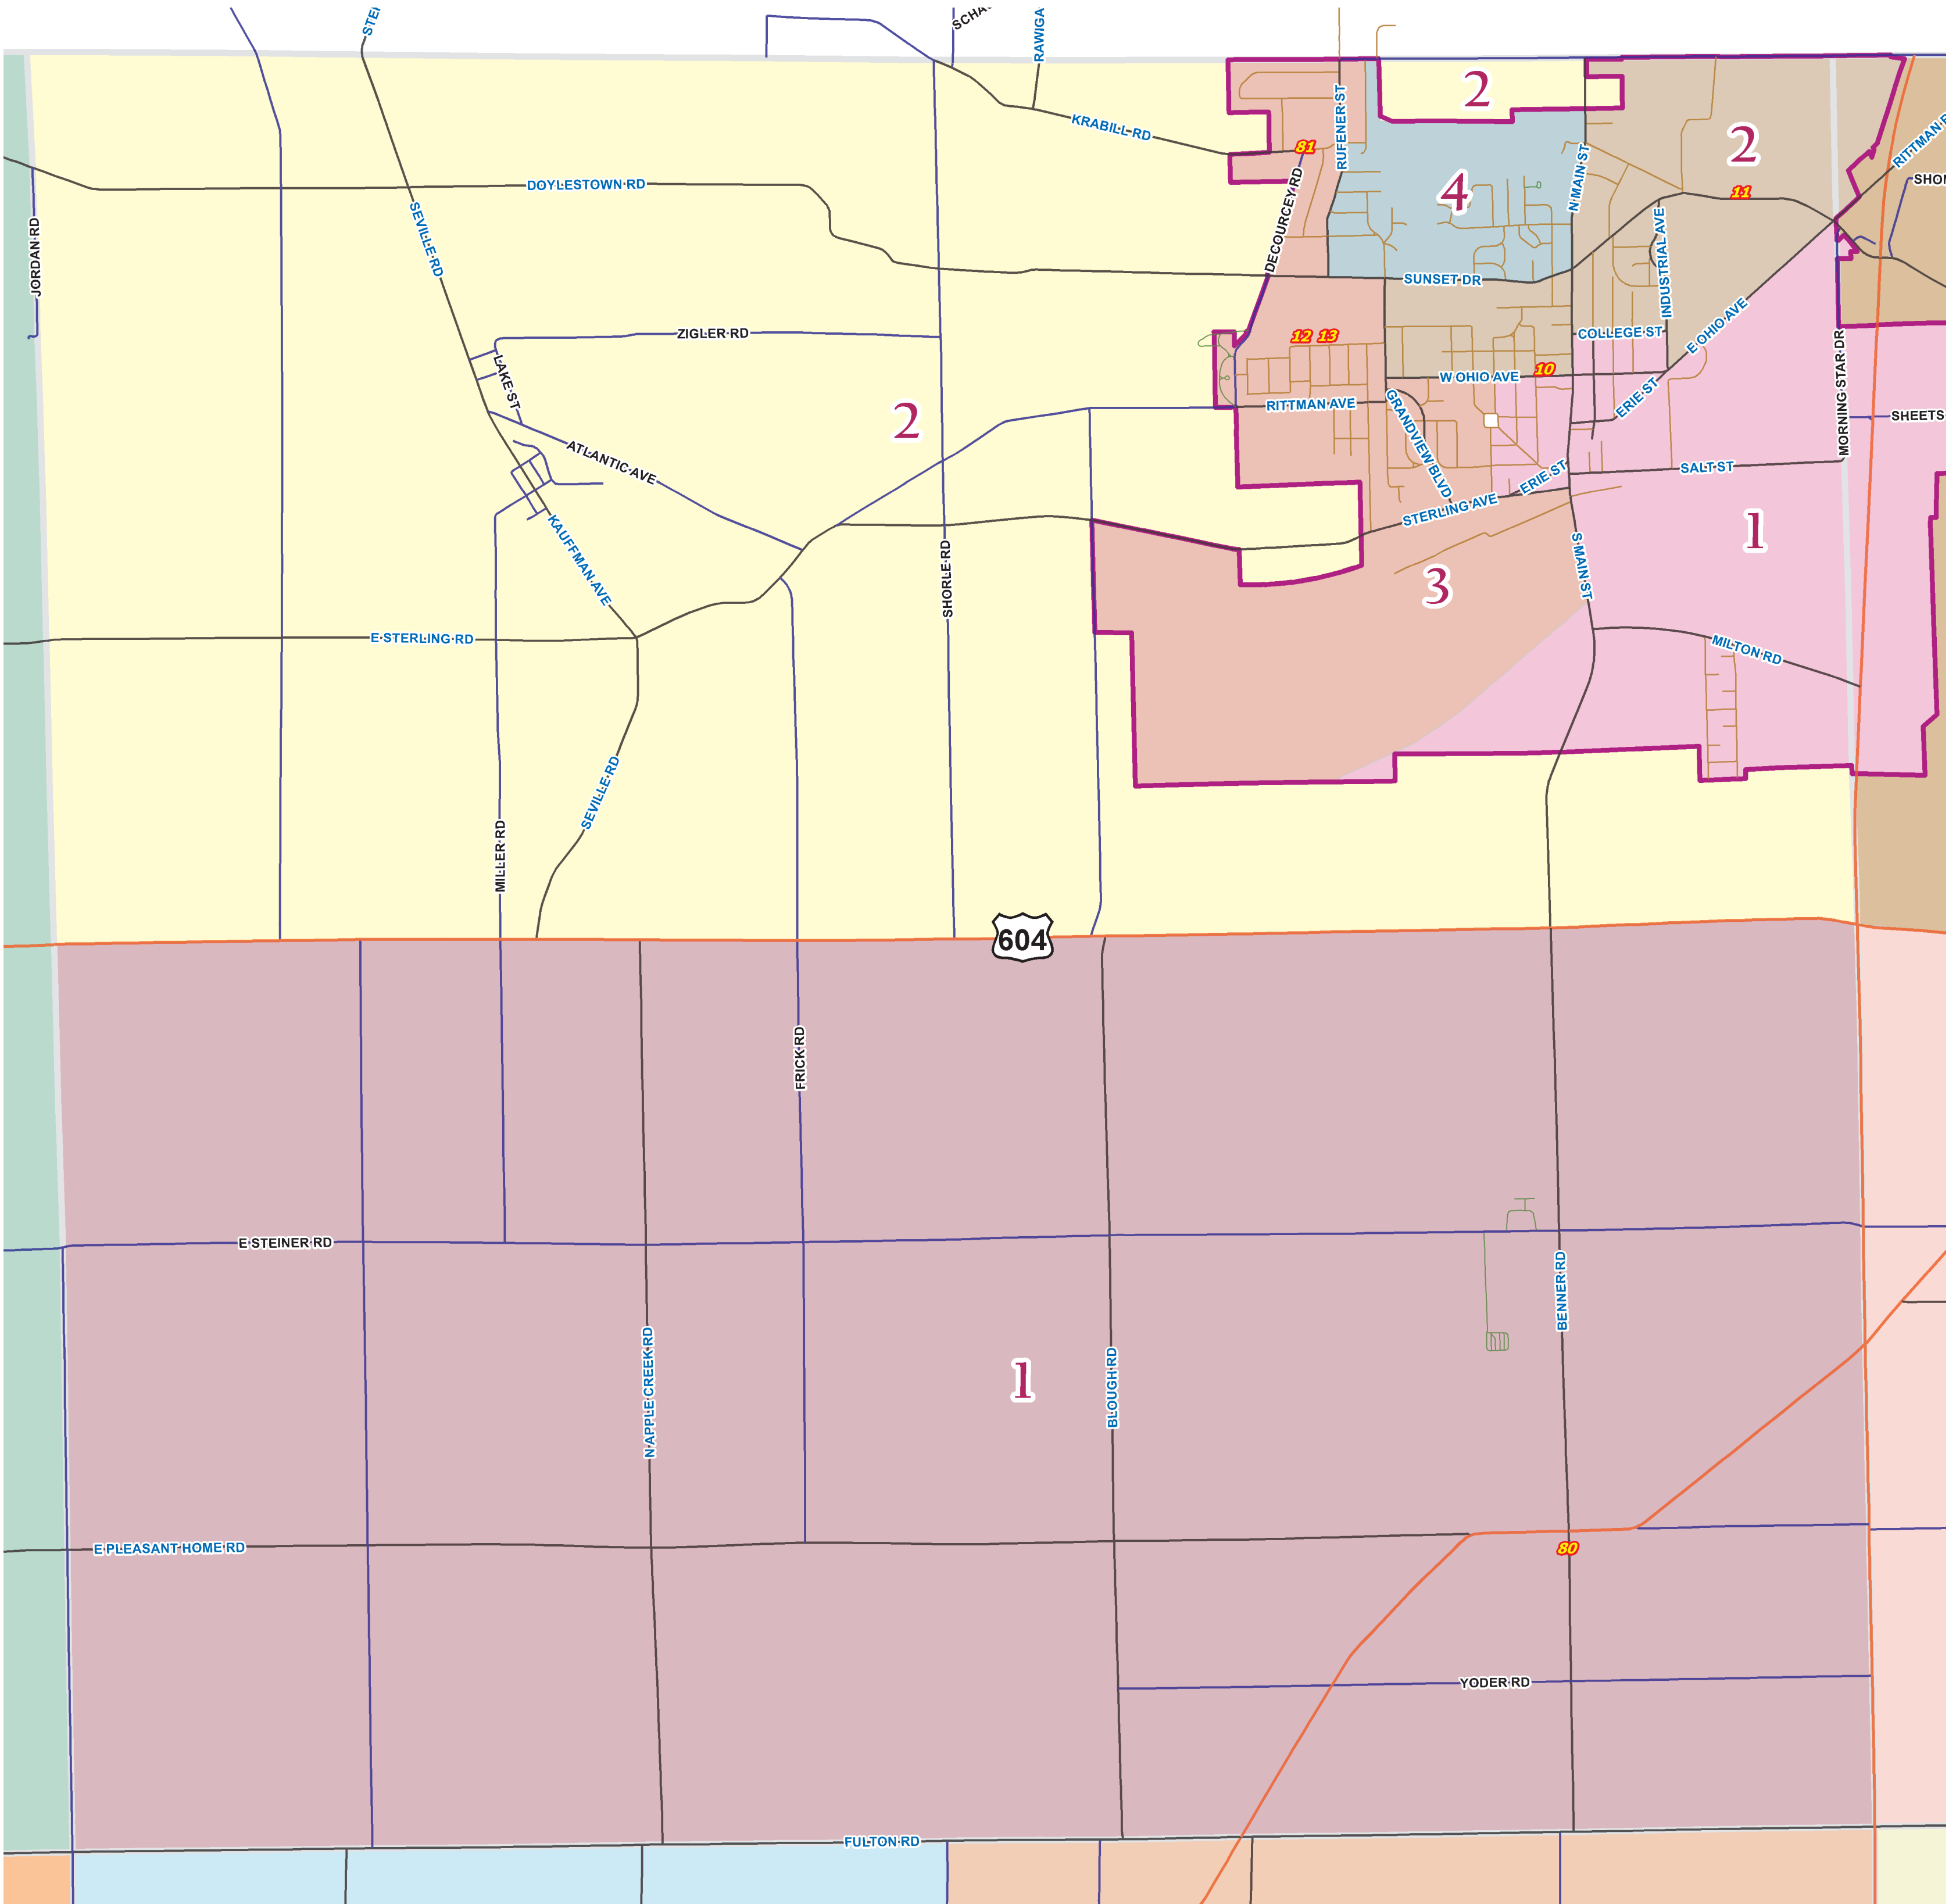

Milton Twp

Precinct No. & Name	Voting Location and Address	School Districts
MILTON TOWNSHIP		
080 #1	Quill's Schoolhouse, 9540 Benner Rd, Rittman	Nway, Gr, Ritt, Chip
081 #2	Life Tabernacle (Front Entrance), 9878 Krabill Rd, Rittman	Nway, Ritt
RITTMAN CITY - 4 Precincts		
010 #1	Rittman Public Library, 49 W Ohio Ave	Ritt
011 #2	Autumnwood Nursing & Rehabilitation, 275 E Sunset Dr	Ritt
012 #3	Rittman Recreation Center, 200 Saurer St	Ritt, Nway
013 #4	Rittman Recreation Center, 200 Saurer St	Ritt

Voter Precincts, Wards and Voting Places updated February 2015 using Wayne County Board of Elections Voter Precinct and Wards Maps, Voting Places data, plus current Wayne County Political Boundaries.

Wayne County Auditor
GIS Department