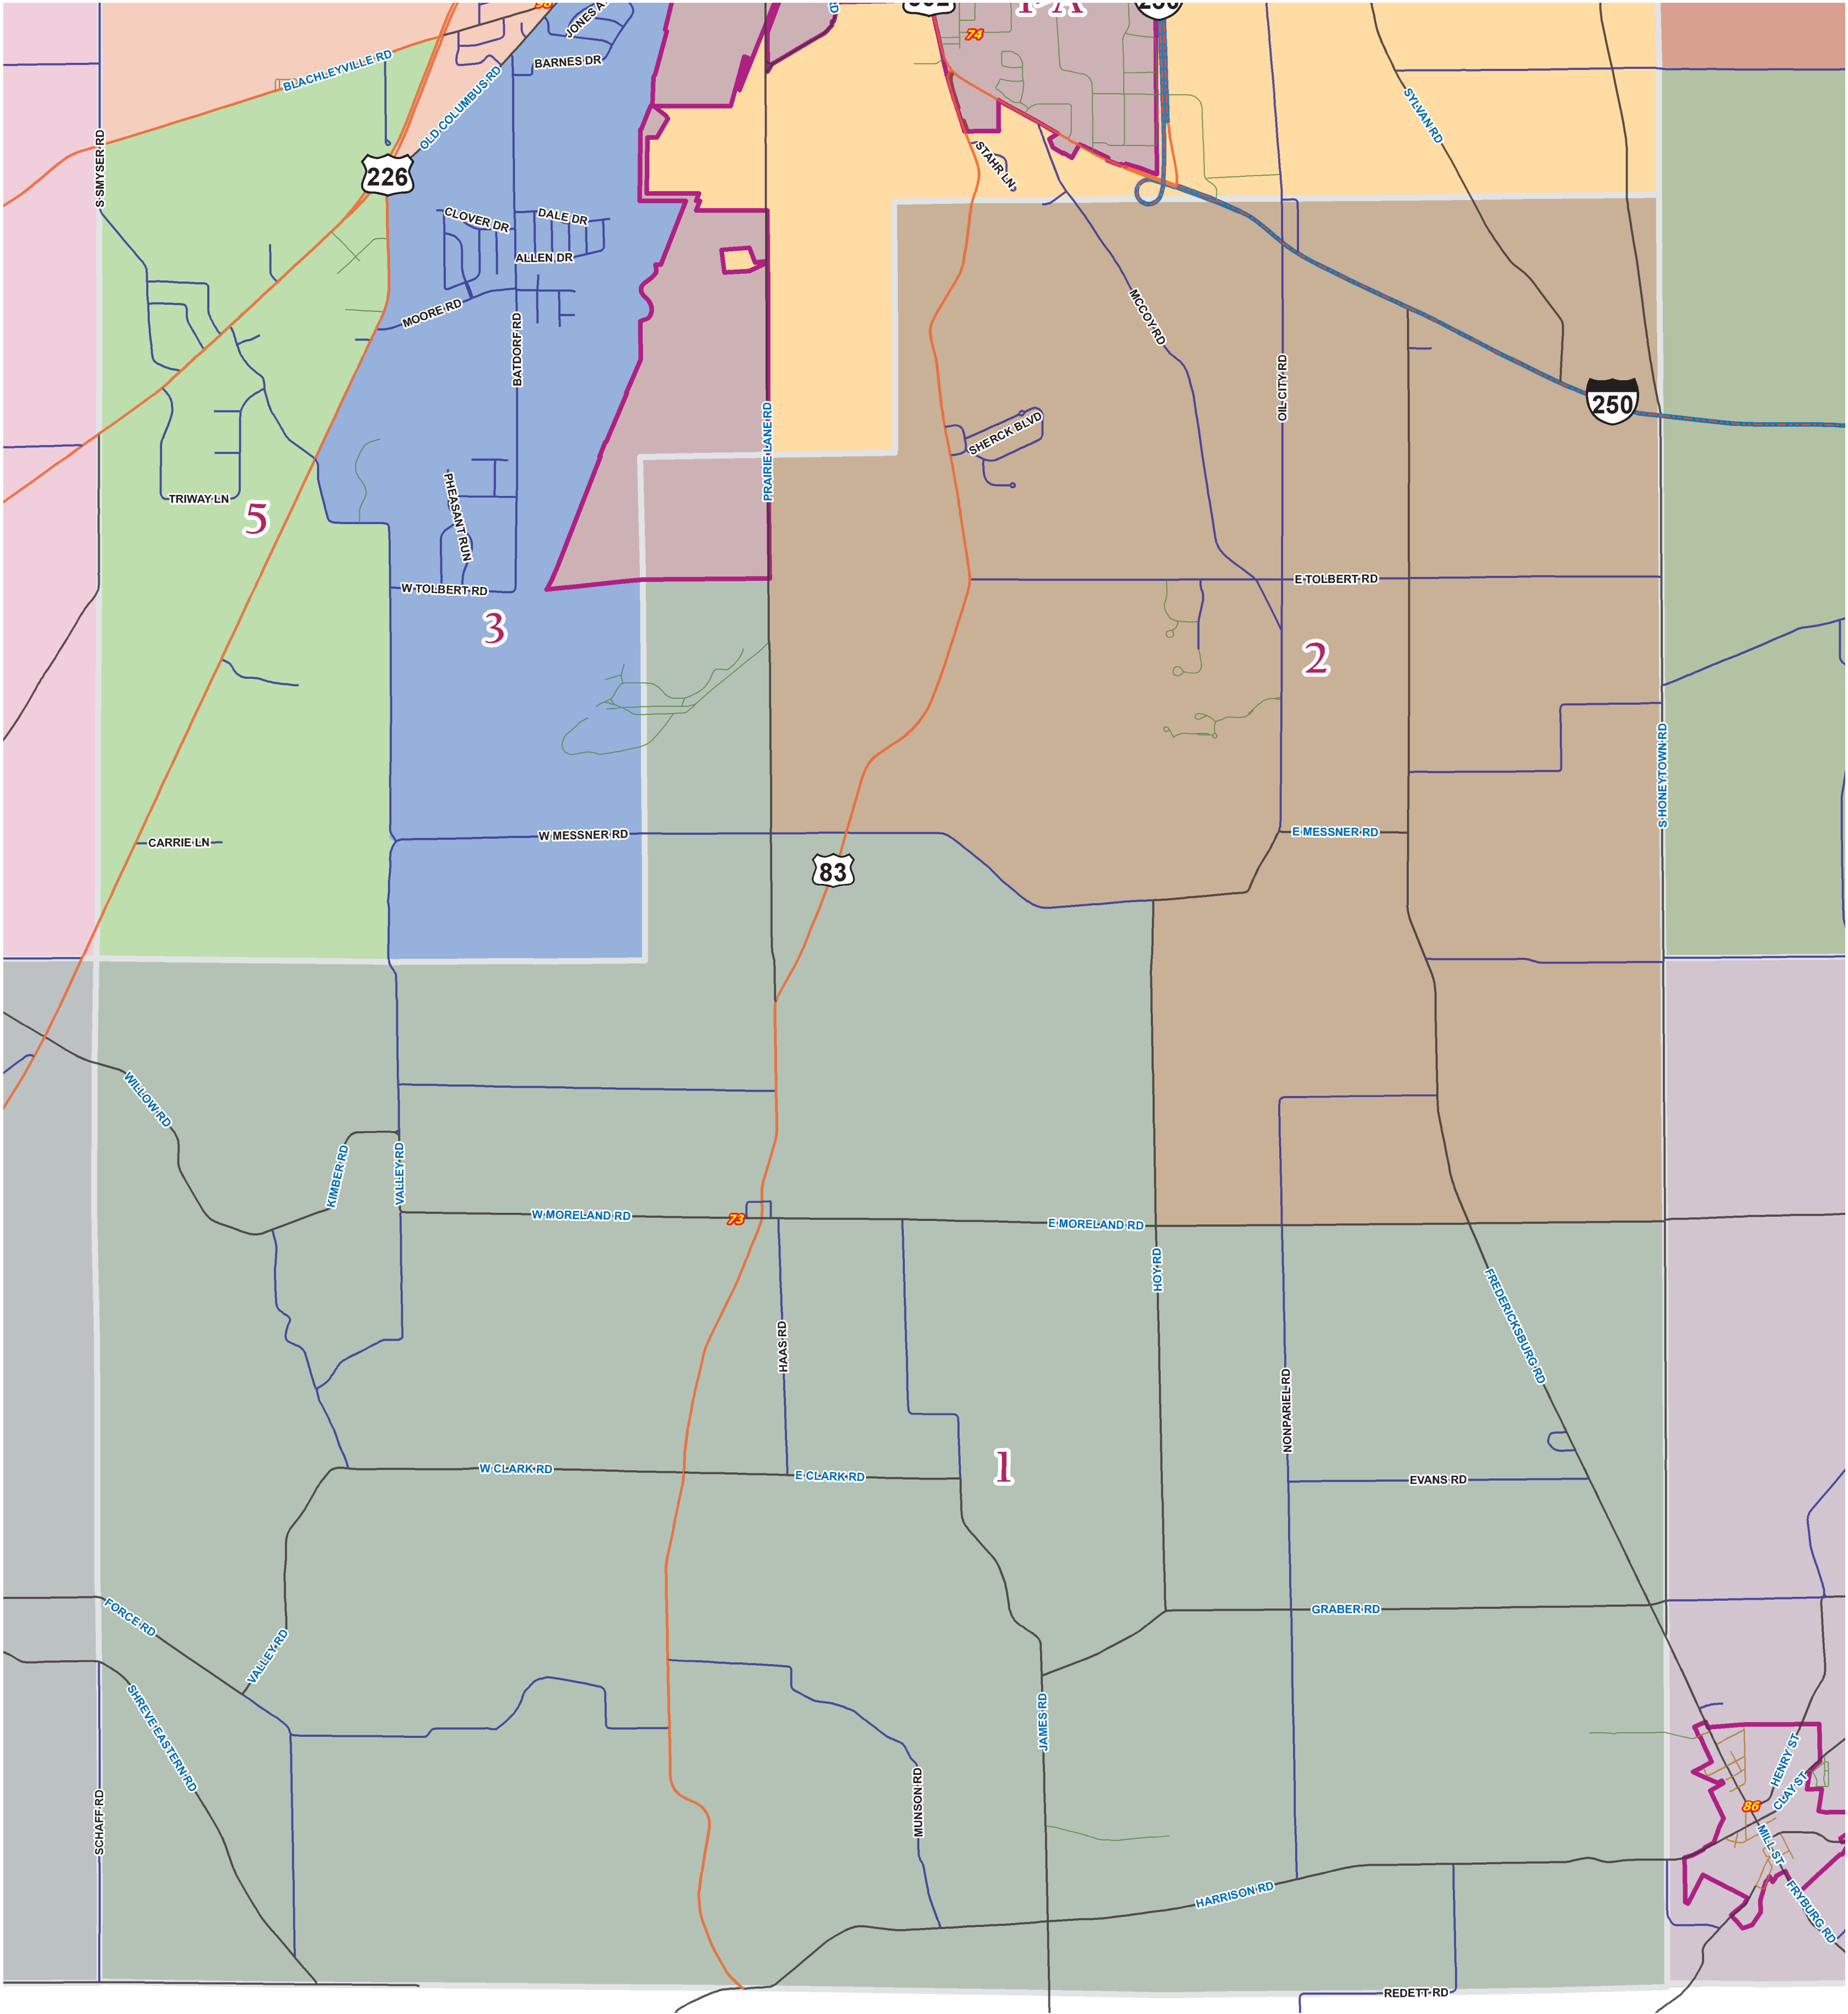

Franklin Twp

Precinct No. & Name	Voting Location and Address	School Districts
FRANKLIN TOWNSHIP		
073 #1	Franklin Township Building, 132 W Moreland Rd	Tri, SE
074 #2	Fisher Auditorium / OARDC, 1680 Madison Ave	Tri, SE

Voter Precincts, Wards and Voting Places updated February 2015 using Wayne County Board of Elections Voter Precinct and Wards Maps, Voting Places data, plus current Wayne County Political Boundaries.

**Wayne County Auditor
GIS Department**