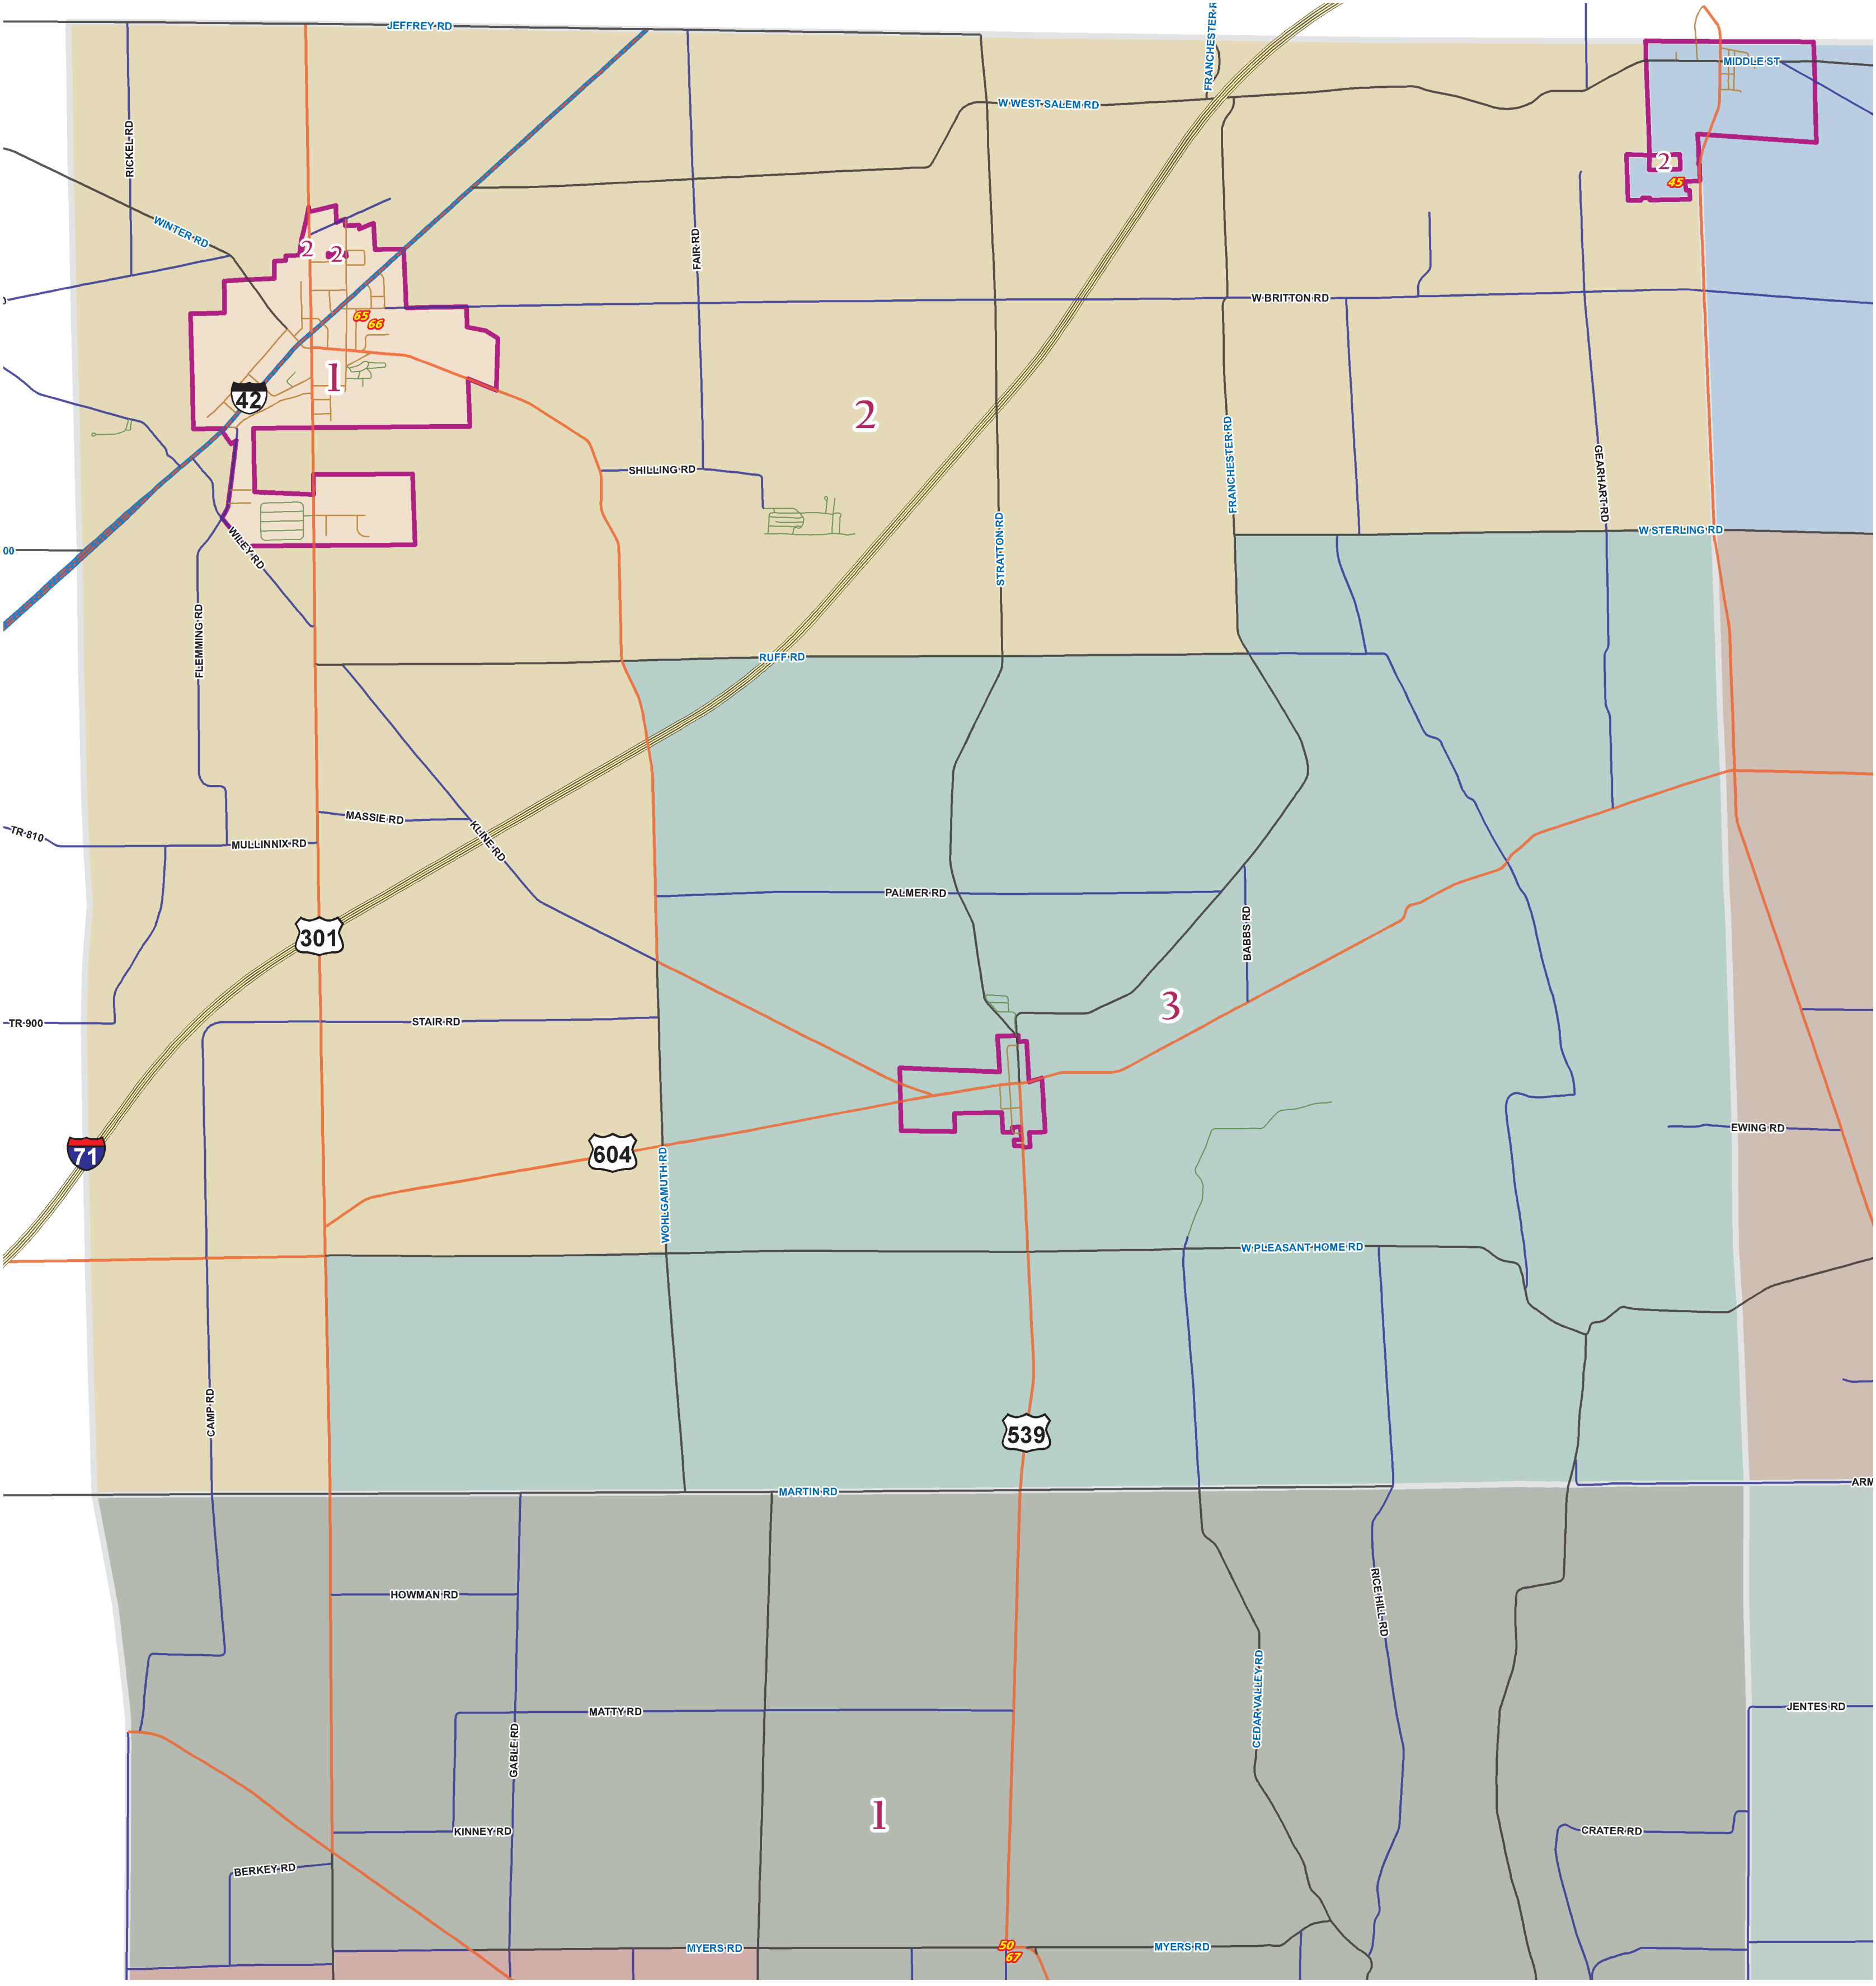

Congress Twp

Precinct No. & Name	Voting Location and Address	School Districts
CONGRESS TOWNSHIP		
065 #1	St Stephen's Church (Hackman Hall), 44 Britton St, West Salem	NW
066 #2	St Stephen's Church (Hackman Hall), 44 Britton St, West Salem	NW, Nway
067 #3	Emanuel Old Stone Church, 6000 Congress Rd, Wooster	NW/Wo/Vlg, NW/W/Vlg, Nway
CANAAN TOWNSHIP		
045 #1	Burbank Parke Care Center, 14976 Burbank Rd, Burbank	Nway
CHESTER TOWNSHIP		
050 #1	Emanuel Old Stone Church, 6000 Congress Rd, Wooster	NW, Woo

Voter Precincts, Wards and Voting Places updated February 2015 using Wayne County Board of Elections Voter Precinct and Wards Maps, Voting Places data, plus current Wayne County Political Boundaries.

**Wayne County Auditor
GIS Department**