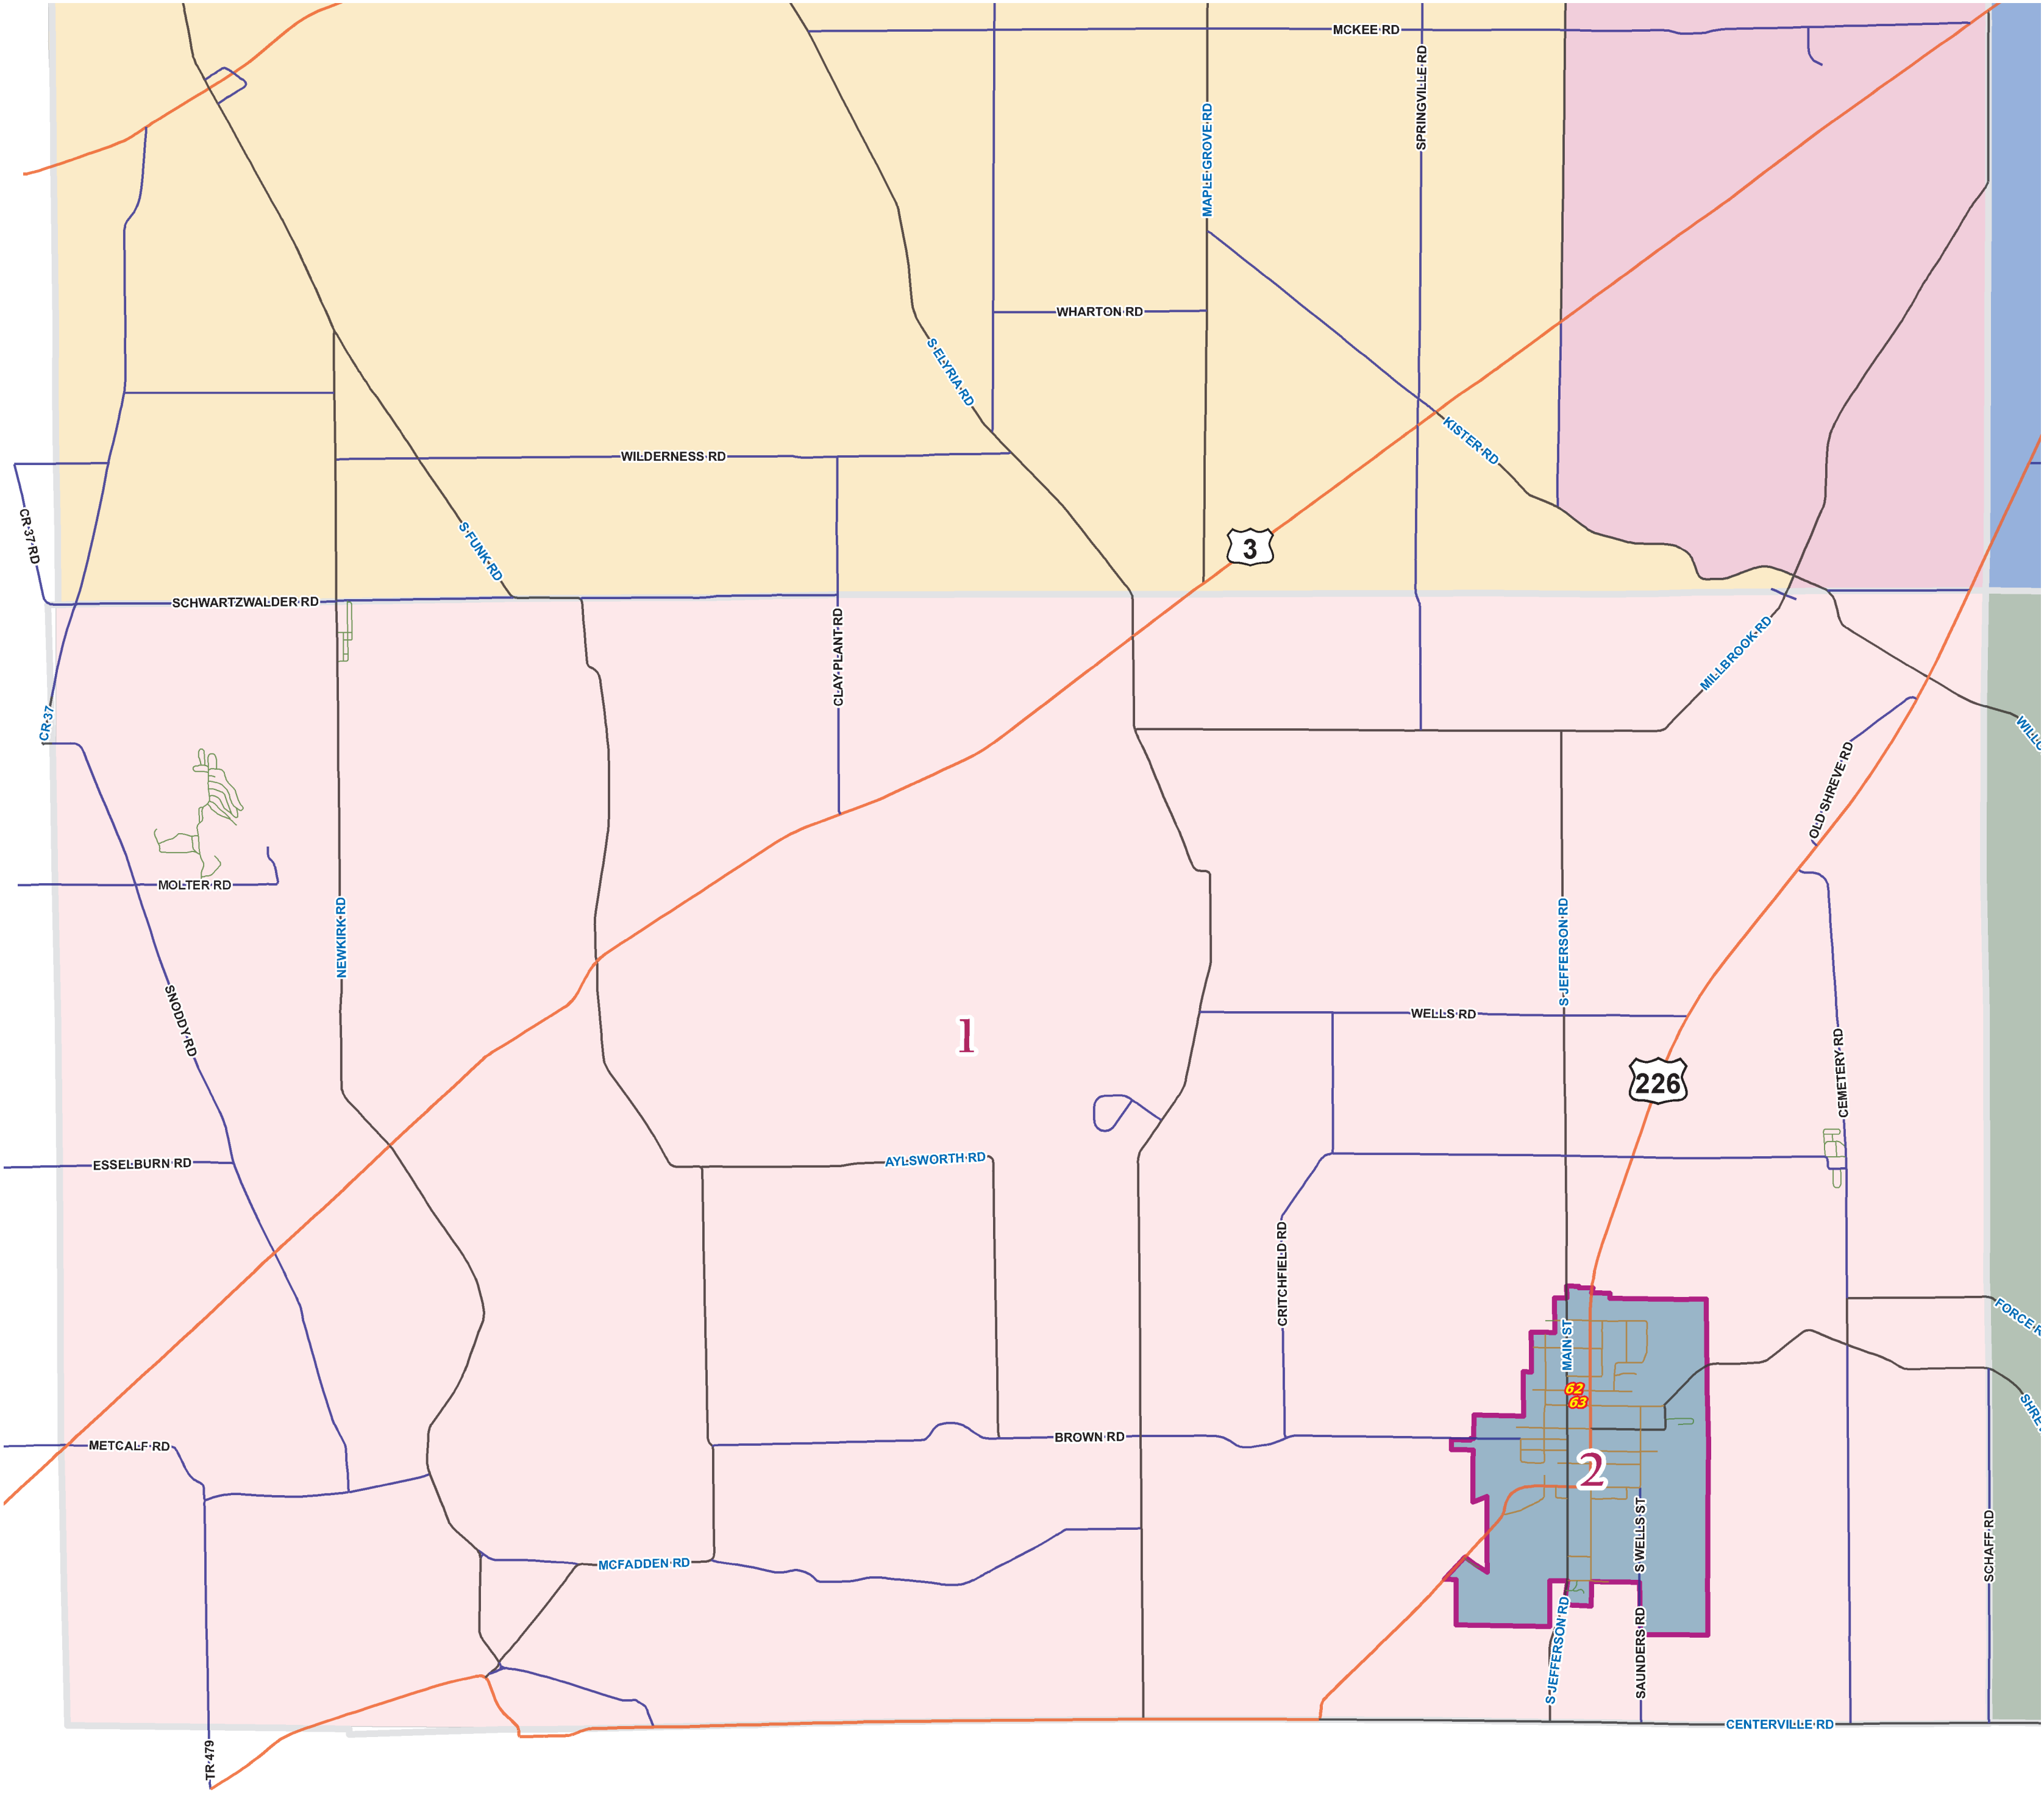

# Clinton Twp

Precinct No. & Name	Voting Location and Address	School Districts
<b>CLINTON TOWNSHIP</b>		
062 #1	Shreve United Methodist (Family Activities Center), 430 N Main St	Tri, WH
063 #2	Shreve United Methodist (Family Activities Center), 430 N Main St	Tri

Voter Precincts, Wards and Voting Places updated February 2015 using Wayne County Board of Elections Voter Precinct and Wards Maps, Voting Places data, plus current Wayne County Political Boundaries.

**Wayne County Auditor  
GIS Department**