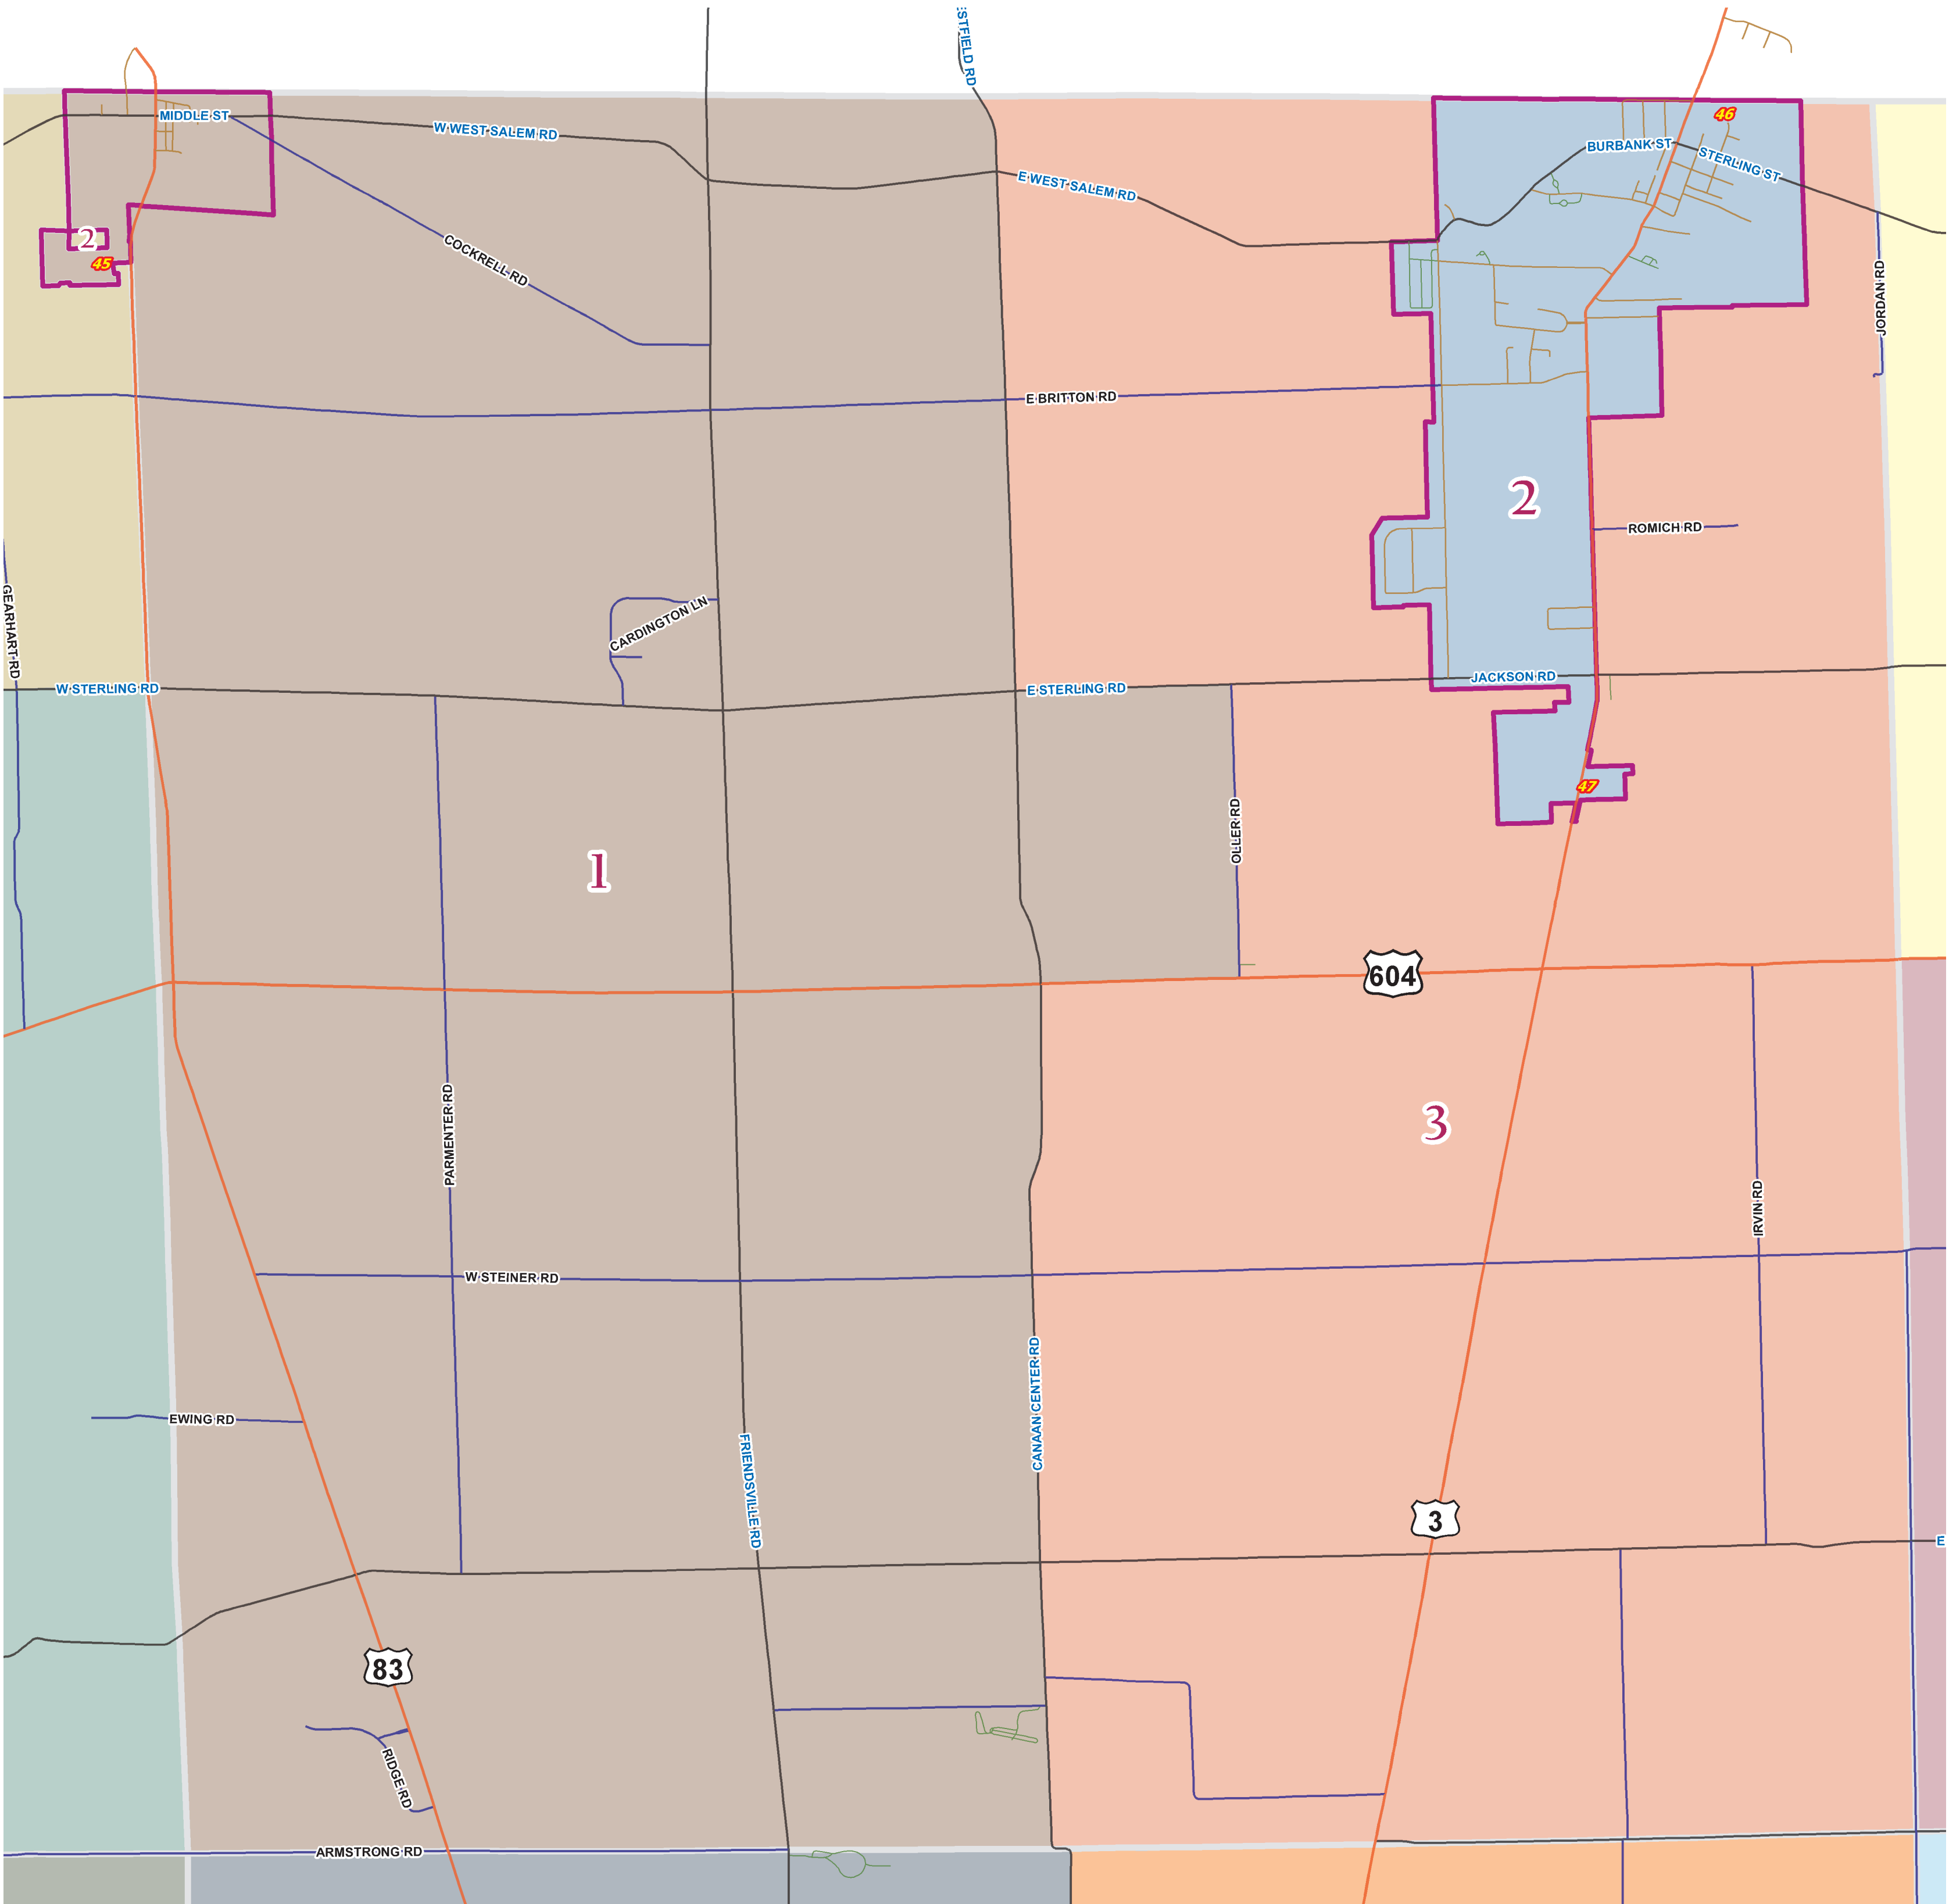

# Canaan Twp

Precinct No. & Name	Voting Location and Address	School Districts
<b>CANAAN TOWNSHIP</b>		
045 #1	Burbank Parke Care Center, 14976 Burbank Rd, Burbank	Nway
046 #2	Murray Hall, Creston Community Park, 128 N Linwood St, Creston	Nway
047 #3	Canaan Free Will Baptist Church, 12723 Cleveland Rd, Creston	Nway

Voter Precincts, Wards and Voting Places updated February 2015 using Wayne County Board of Elections Voter Precinct and Wards Maps, Voting Places data, plus current Wayne County Political Boundaries.

**Wayne County Auditor  
GIS Department**