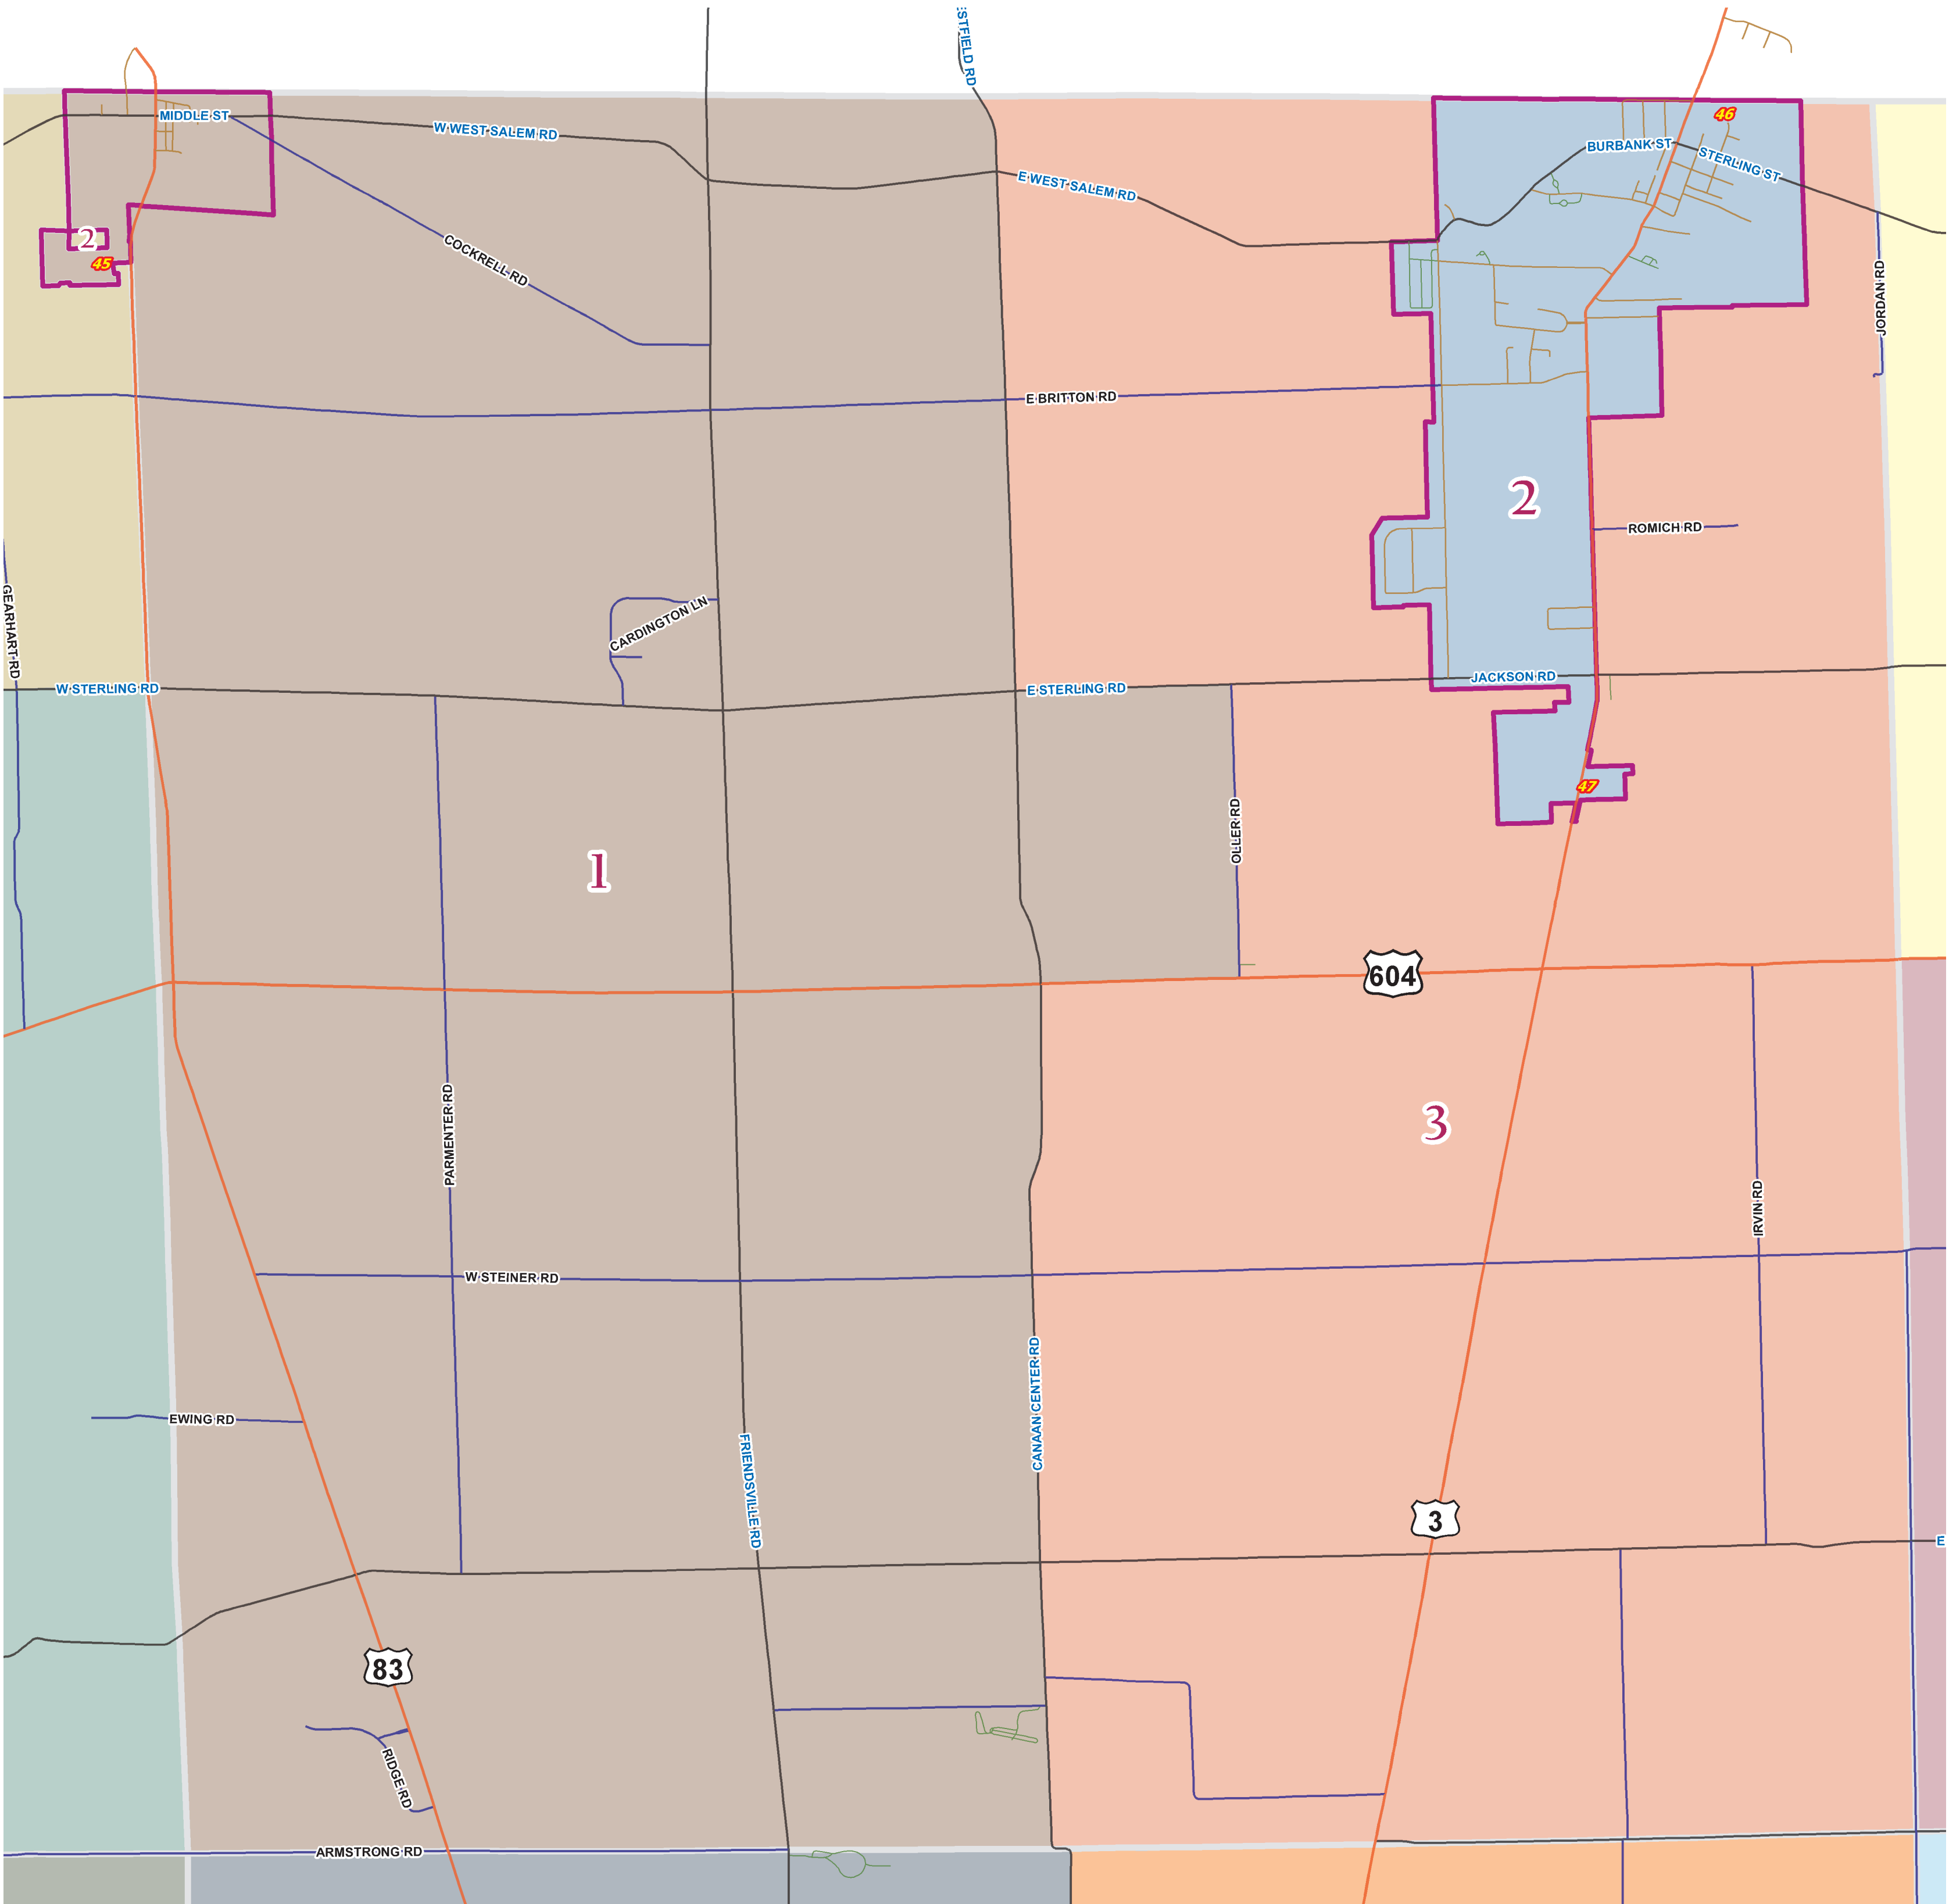

Canaan Twp

Precinct No. & Name	Voting Location and Address	School Districts
CANAAN TOWNSHIP		
045 #1	Burbank Parke Care Center, 14976 Burbank Rd, Burbank	Nway
046 #2	Murray Hall, Creston Community Park, 128 N Linwood St, Creston	Nway
047 #3	Canaan Free Will Baptist Church, 12723 Cleveland Rd, Creston	Nway

Voter Precincts, Wards and Voting Places updated February 2015 using Wayne County Board of Elections Voter Precinct and Wards Maps, Voting Places data, plus current Wayne County Political Boundaries.

**Wayne County Auditor
GIS Department**