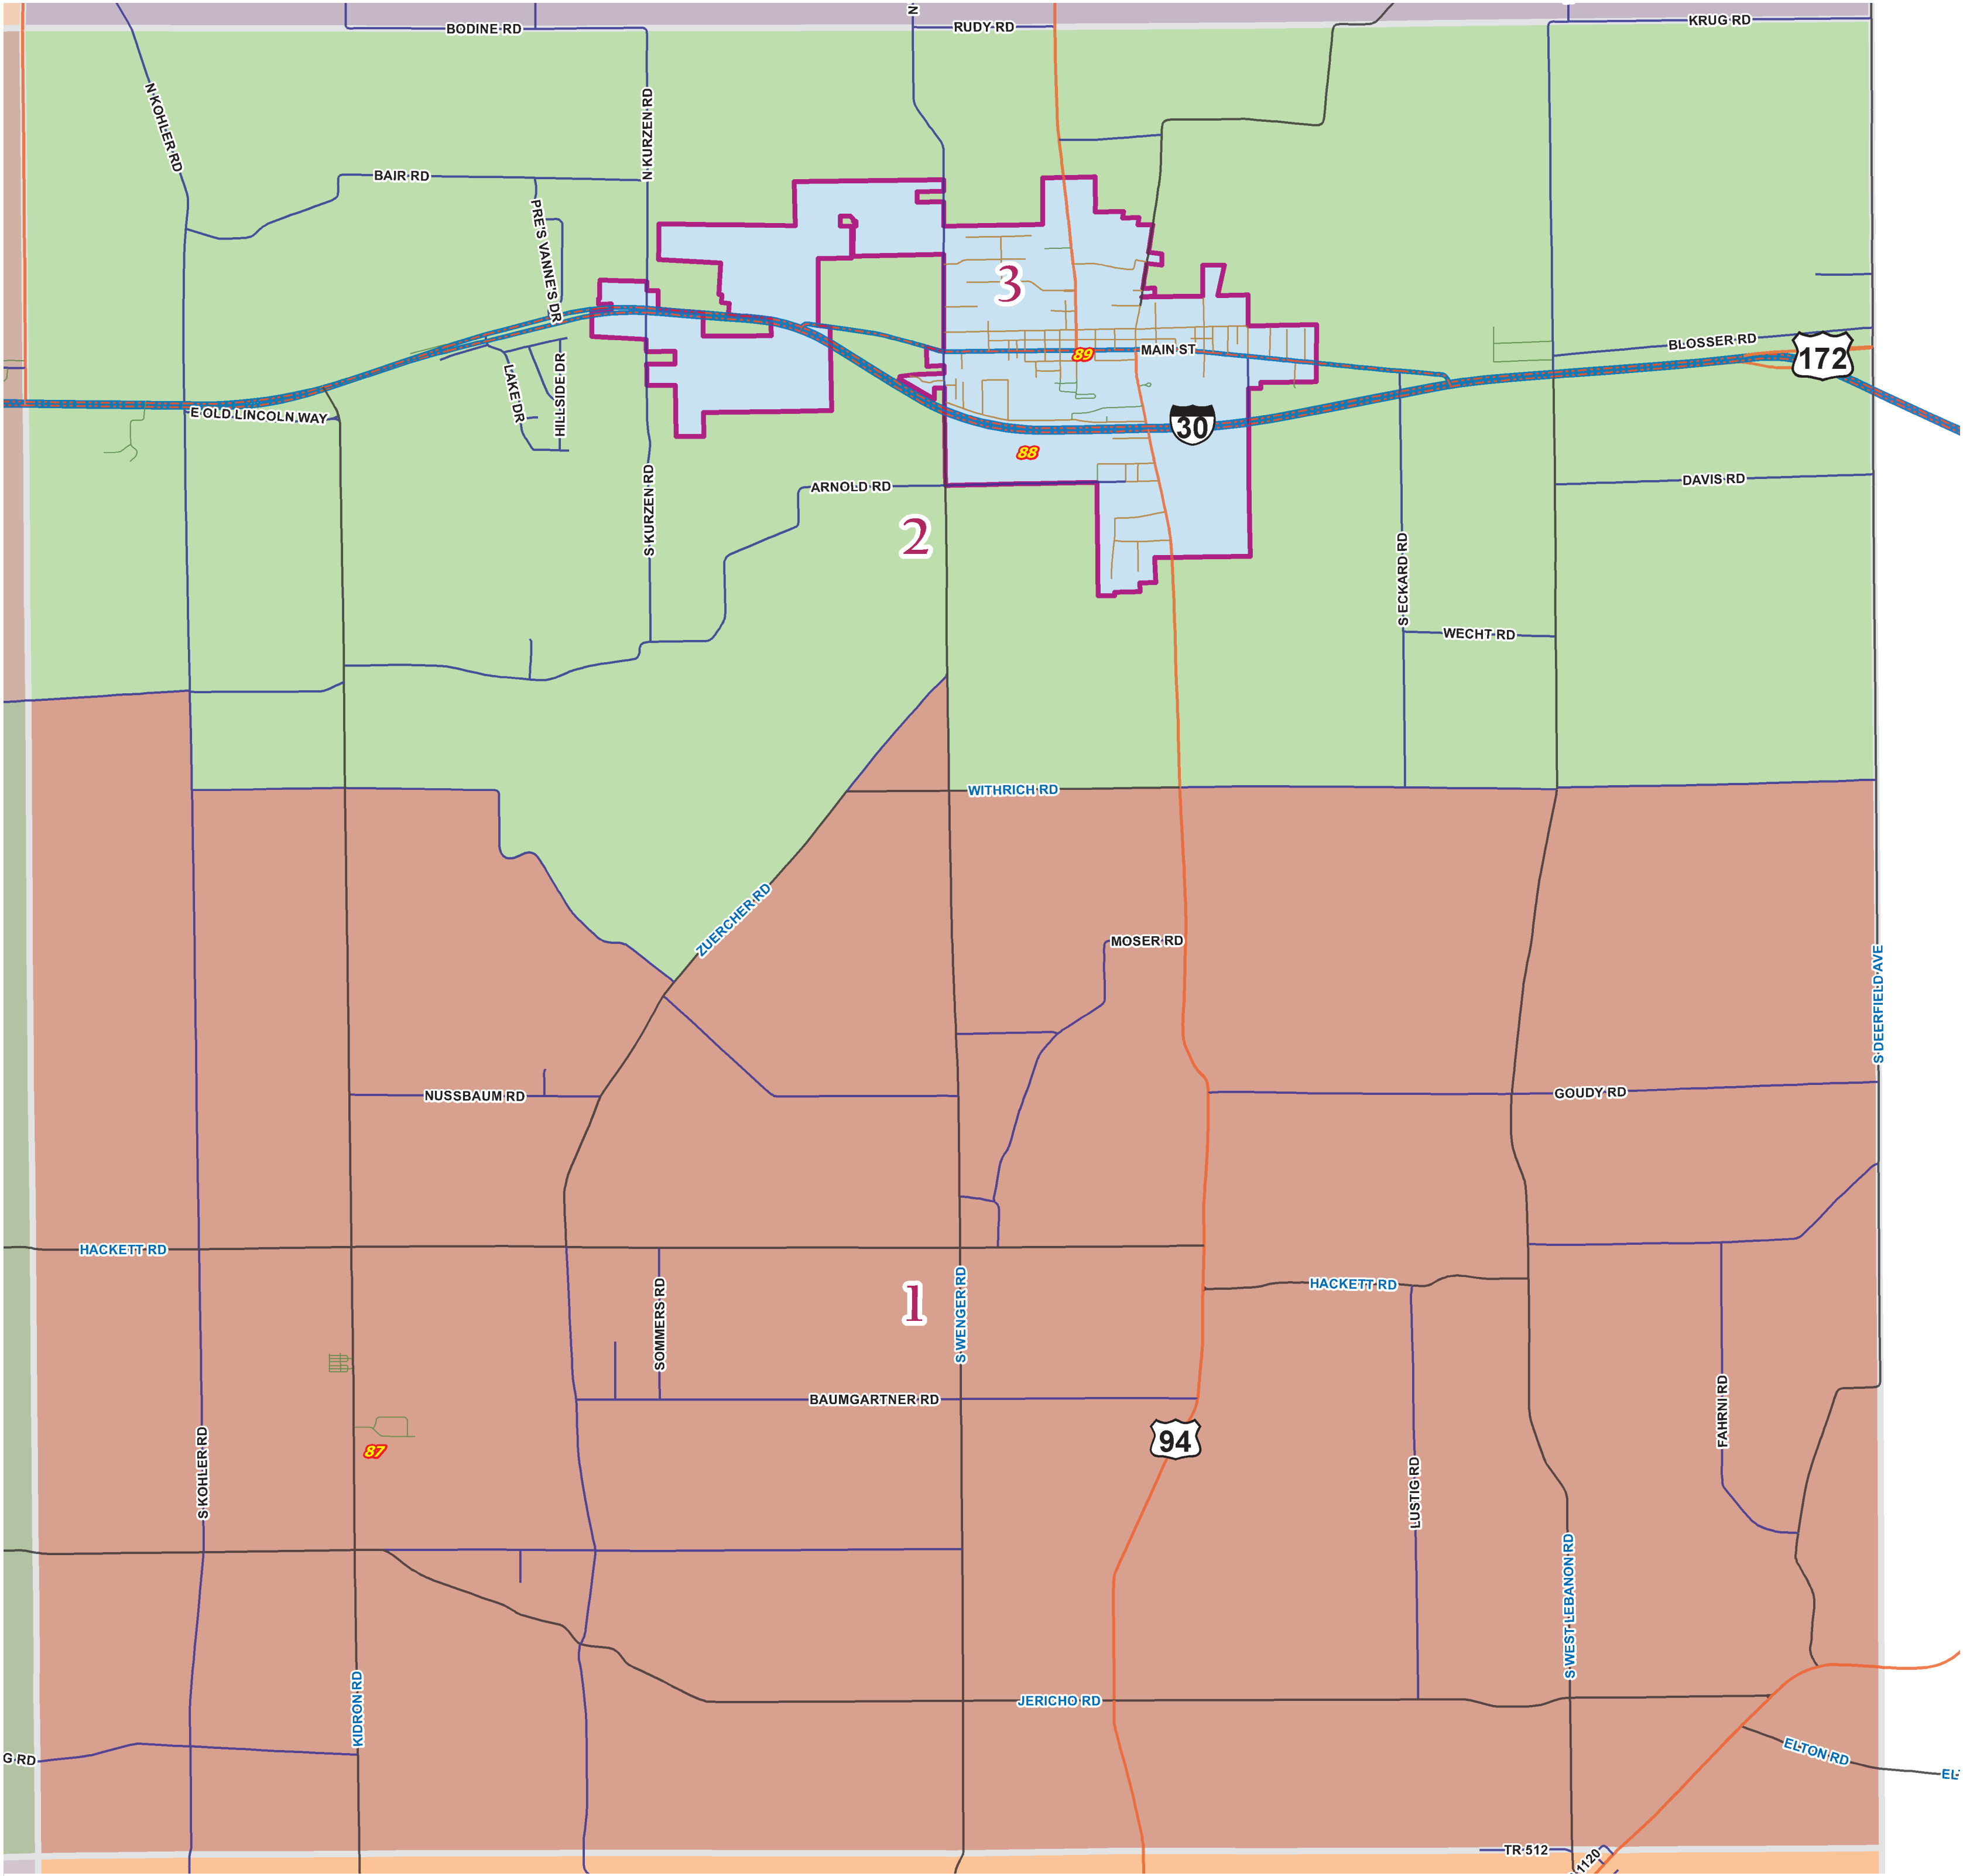

# Sugar Creek Twp

| Precinct No. & Name         | Voting Location and Address                            | School Districts |
|-----------------------------|--|------------------|
| <b>SUGAR CREEK TOWNSHIP</b> |  |                  |
| 087 #1                      | Kidron Community Park Building, 4434 Kidron Rd, Kidron | Dal, SE          |
| 088 #2                      | P. Graham Dunn, 630 Henry St, Dalton                   | Dal, Orr         |
| 089 #3                      | Dalton Presbyterian Church, 163 W Main St              | Dal              |

Voter Precincts, Wards and Voting Places updated February 2015 using Wayne County Board of Elections Voter Precinct and Wards Maps, Voting Places data, plus current Wayne County Political Boundaries.

Wayne County Auditor  
GIS Department