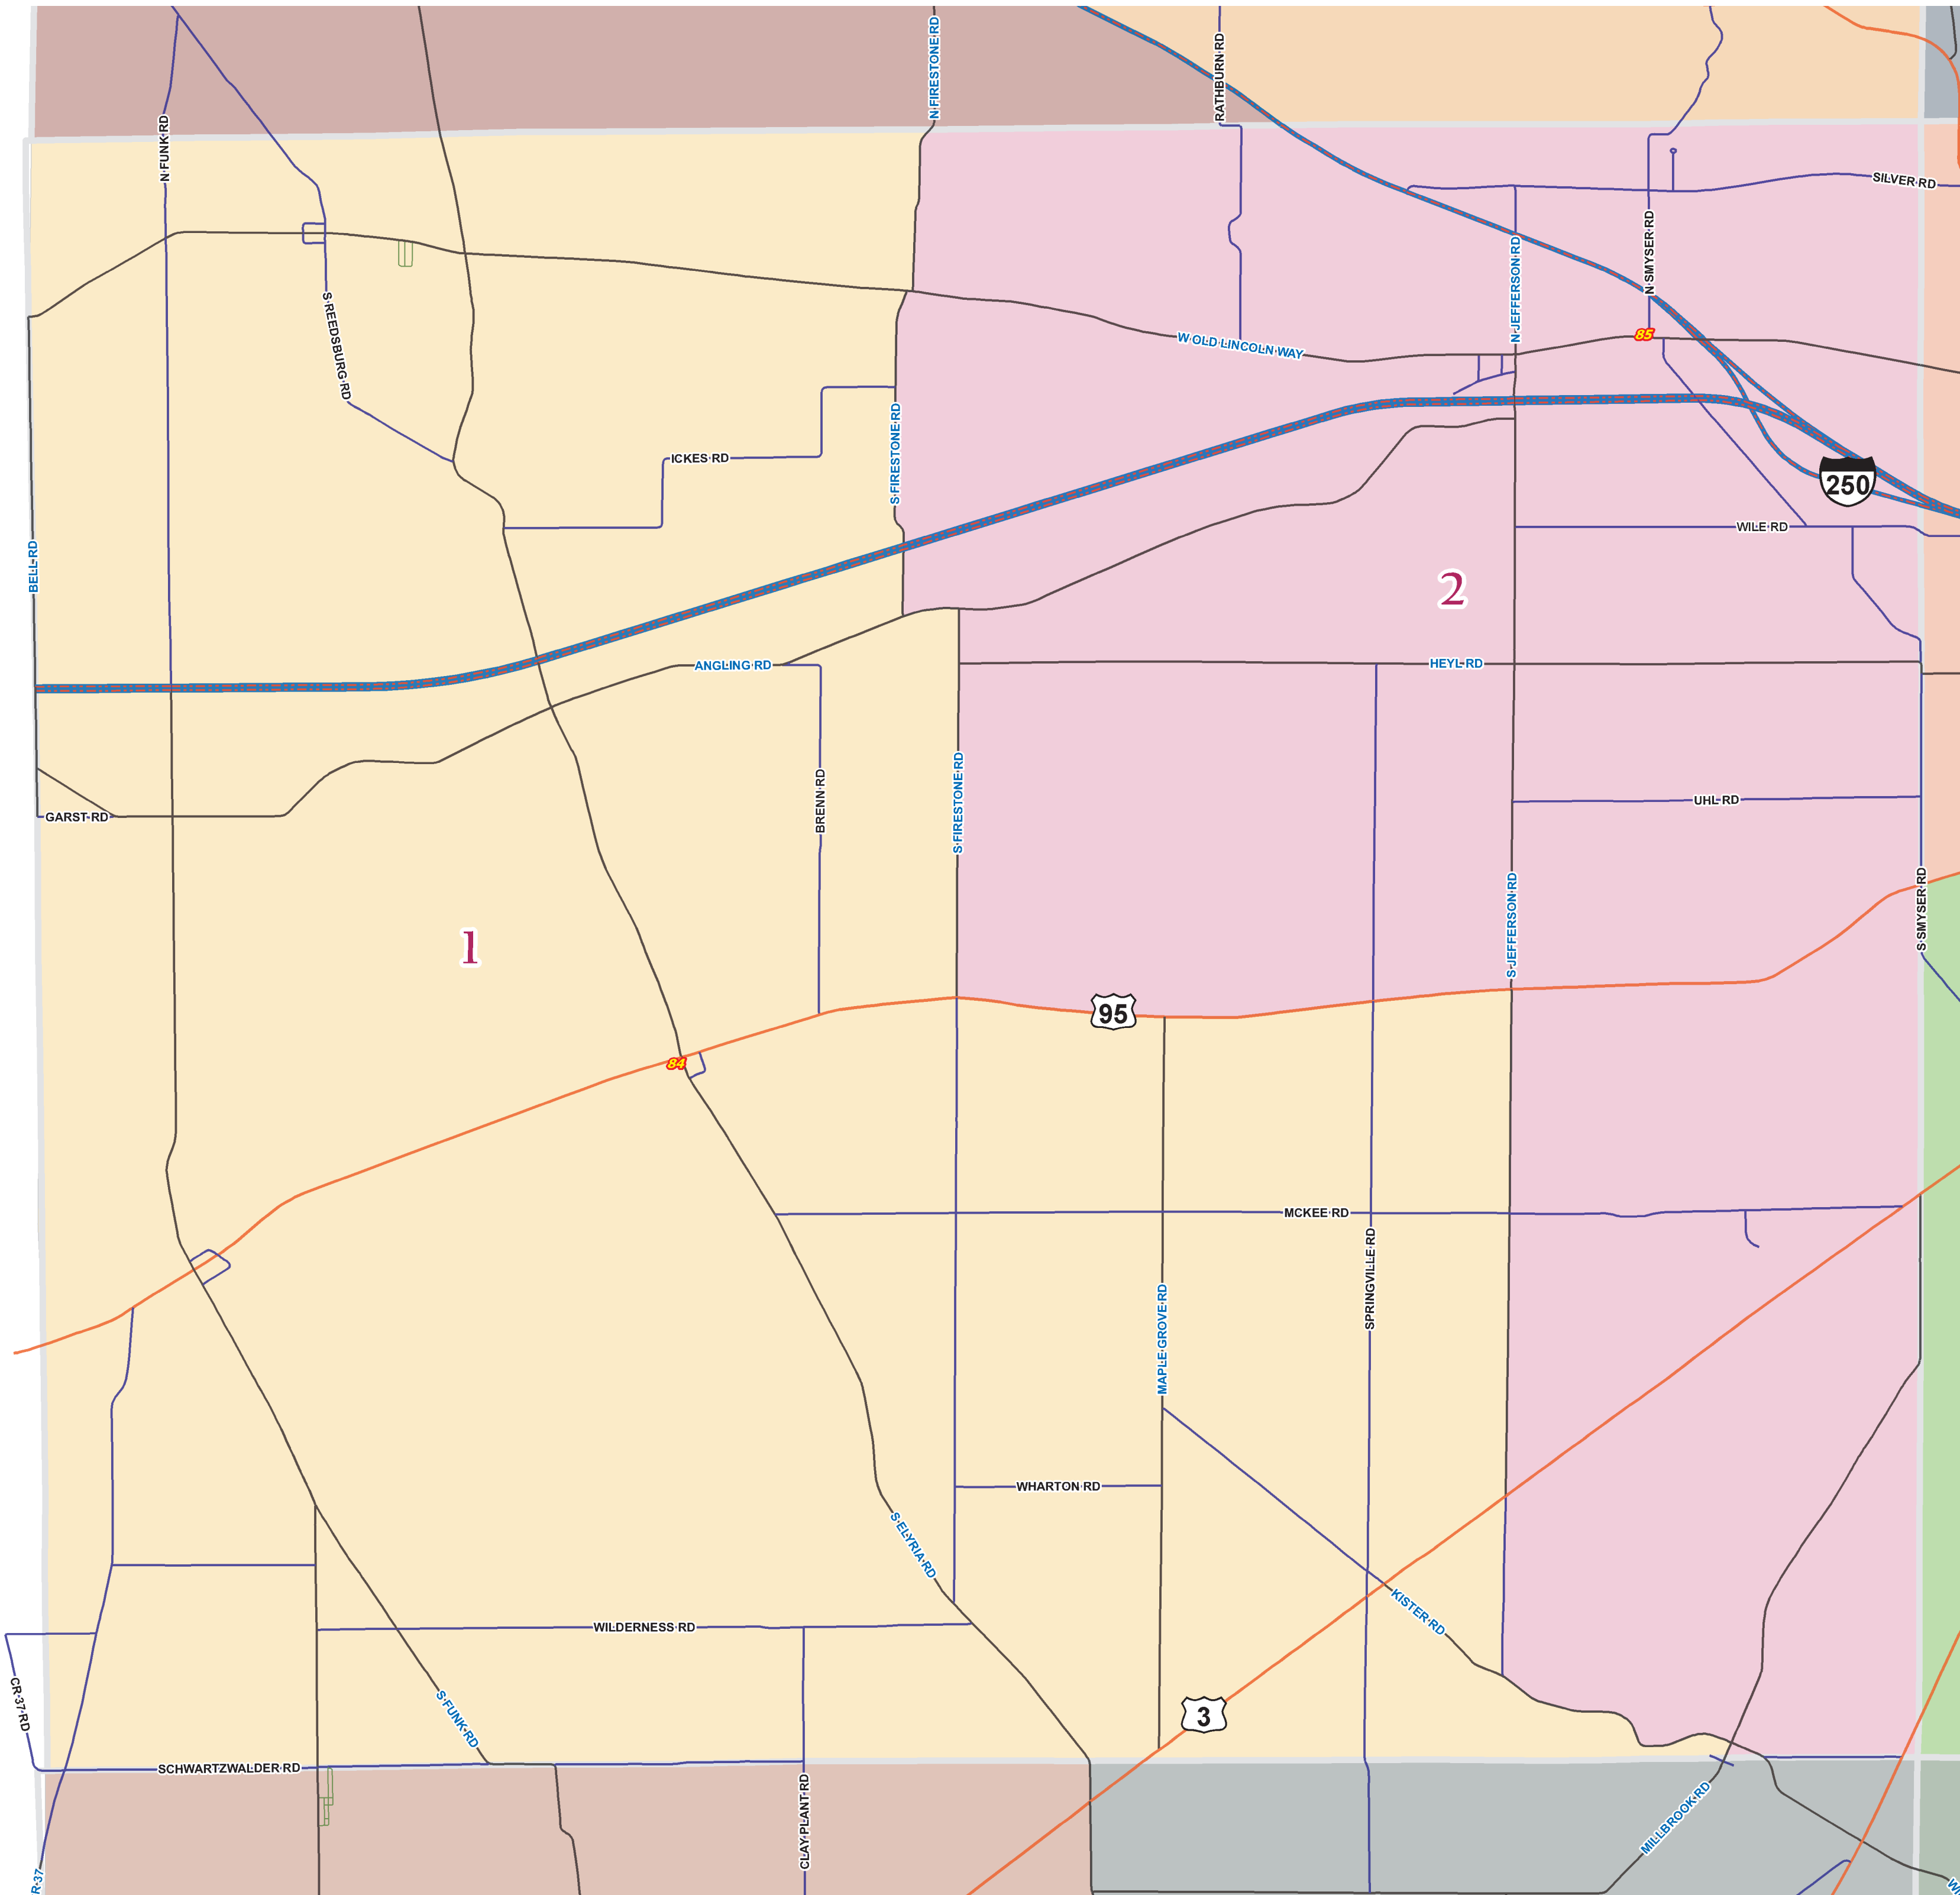

# Plain Twp

Precinct No. & Name	Voting Location and Address	School Districts
<b>PLAIN TOWNSHIP</b>		
084 #1	Blachleyville Church of Christ, 8482 Blachleyville Rd	Tri, Hill, NW
085 #2	Oak Chapel United Methodist Church, 4203 W Old Lincoln Way	Tri, Woo, NW

Voter Precincts, Wards and Voting Places updated February 2015 using Wayne County Board of Elections Voter Precinct and Wards Maps, Voting Places data, plus current Wayne County Political Boundaries.

**Wayne County Auditor  
GIS Department**