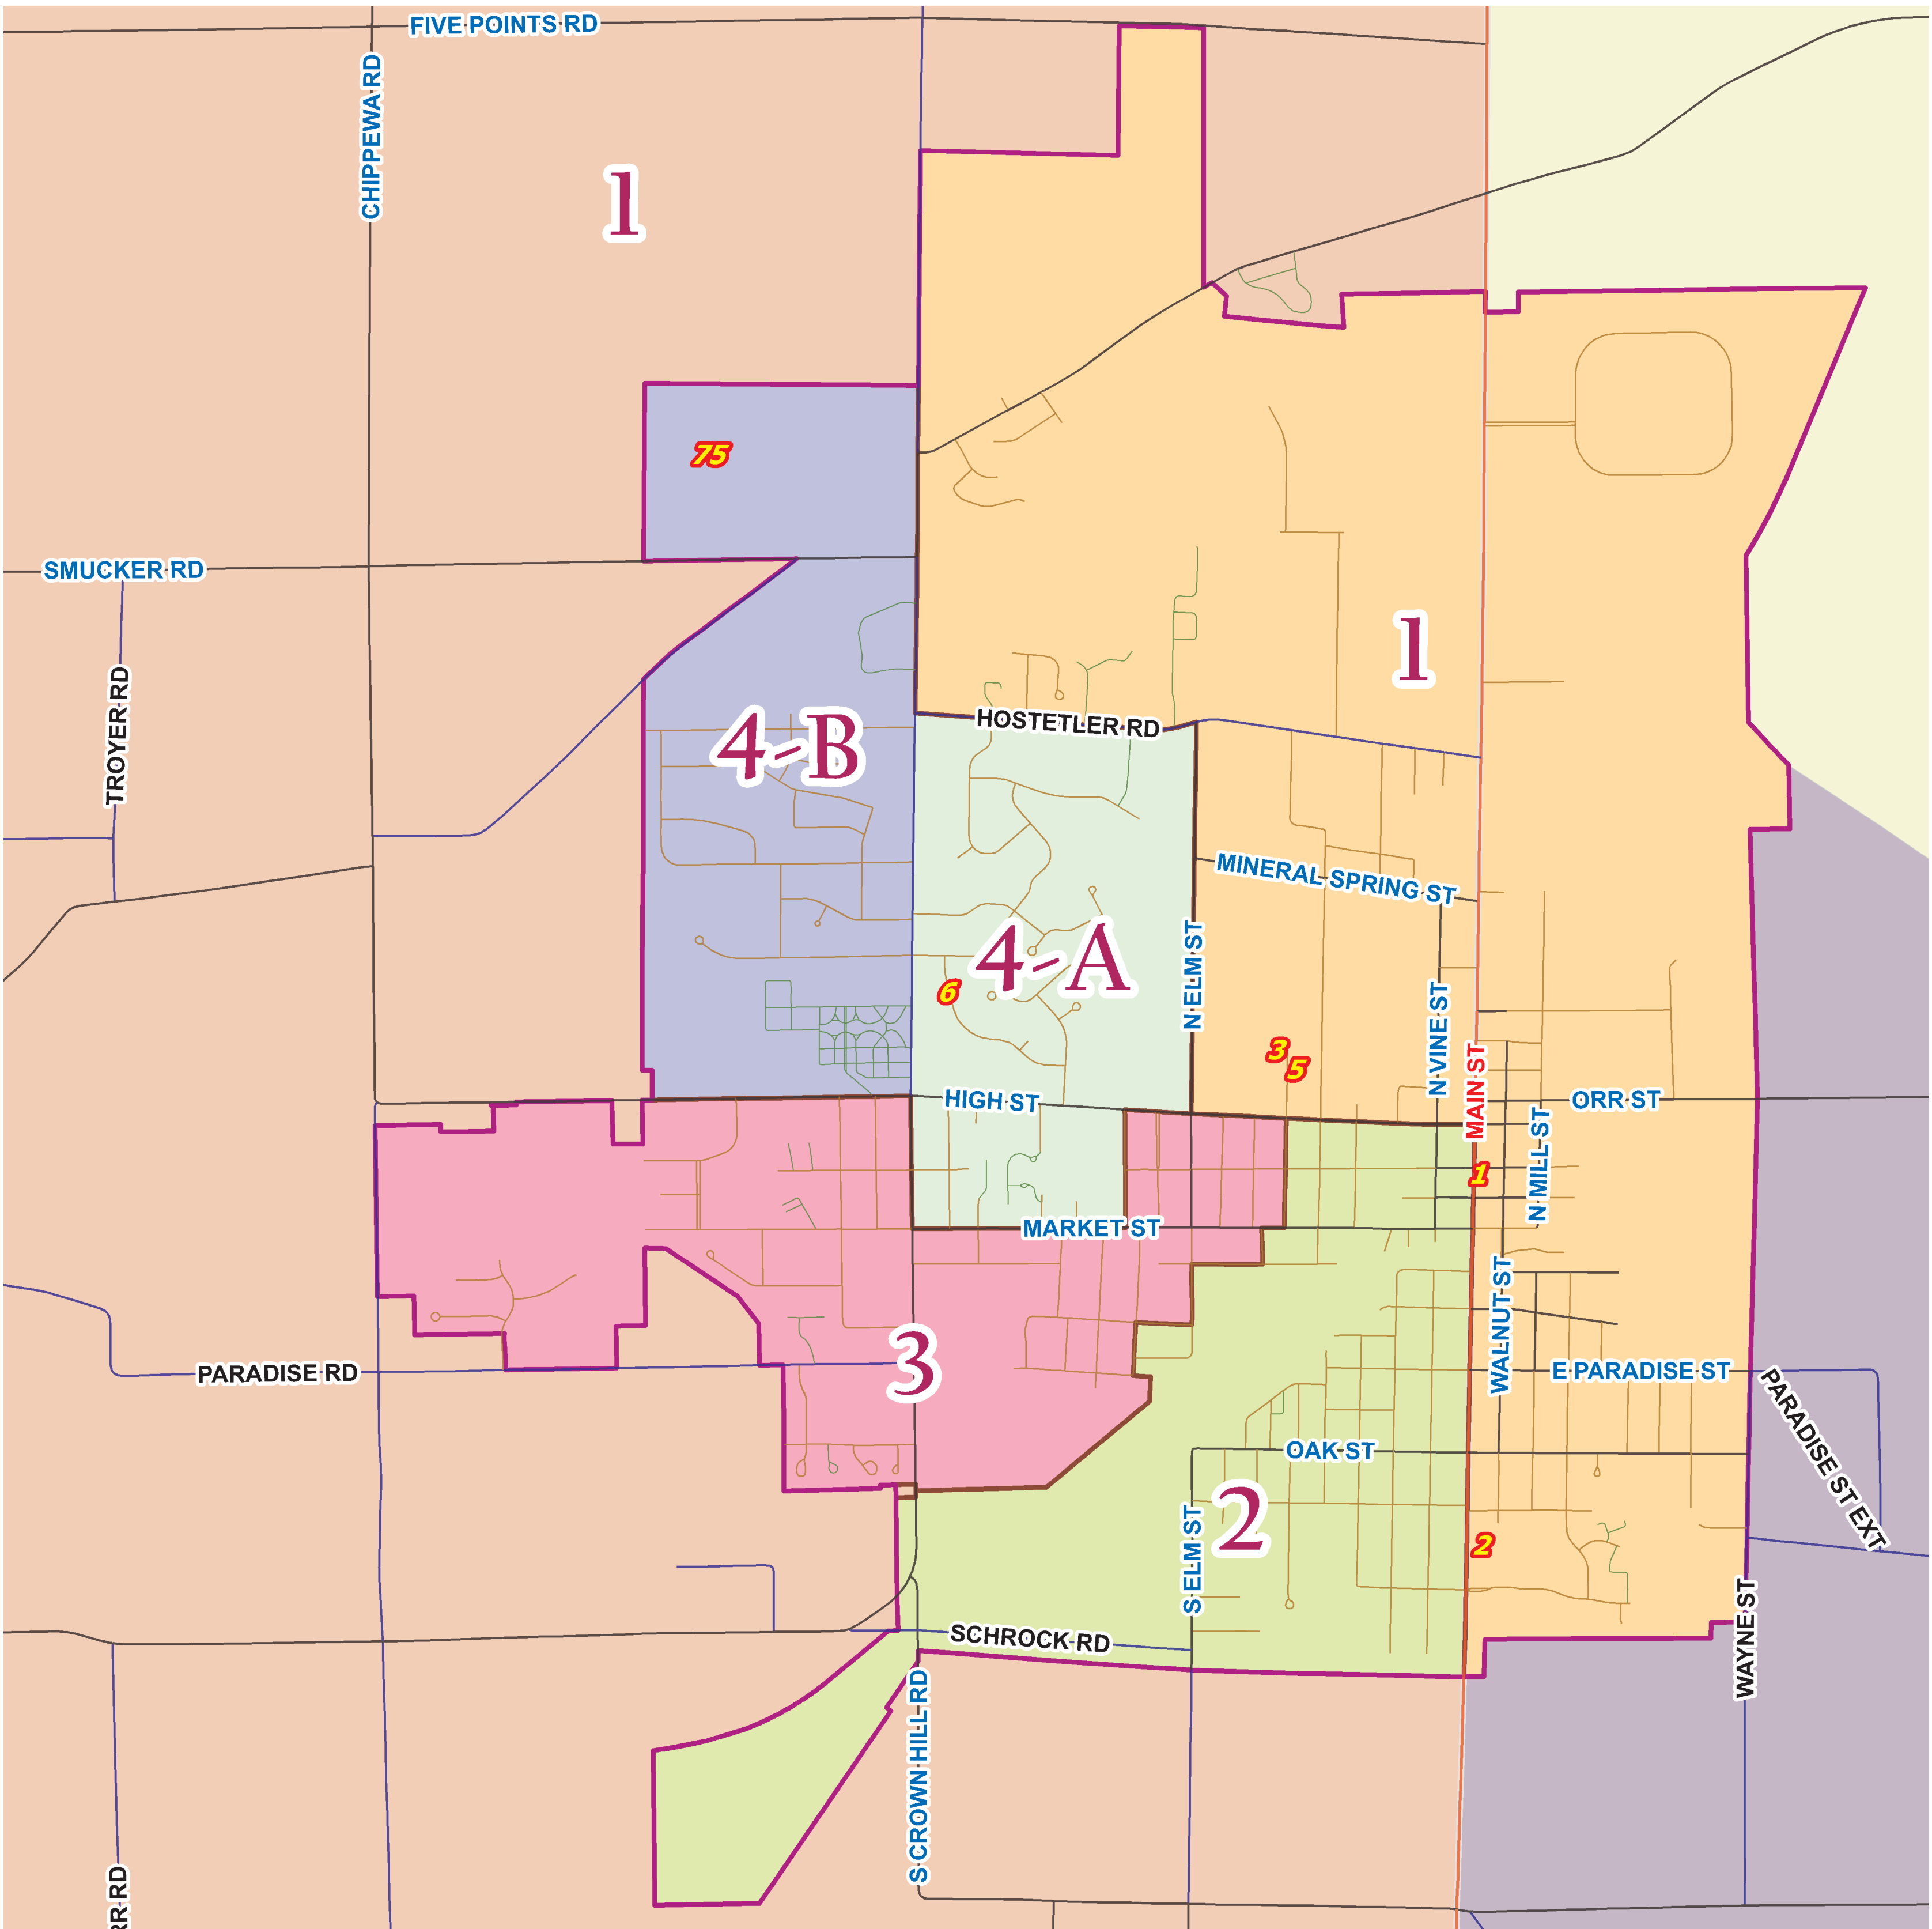

Orrville City

Precinct No. & Name	Voting Location and Address	School Districts
ORRVILLE CITY - 5 Precincts		
001 1	Orrville Public Library, 230 N Main St	Orr
002 2	Aultman Orrville Hospital, Community Room, 832 S Main St	Orr
003 3	Schmid Hall, 501 Hall St	Orr
005 4-A	Schmid Hall, 501 Hall St	Orr
006 4-B	Trinity United Methodist Church, 1556 Rex Dr - Crownhill Rd	Orr
GREEN TOWNSHIP		
075 #1	Wayne College-Univ of Akron (Smucker Multipurpose Room), 1901 Smucker Rd, Orrville	Gr, Orr

Voter Precincts, Wards and Voting Places updated February 2015 using Wayne County Board of Elections Voter Precinct and Wards Maps, Voting Places data, plus current Wayne County Political Boundaries.

**Wayne County Auditor
GIS Department**