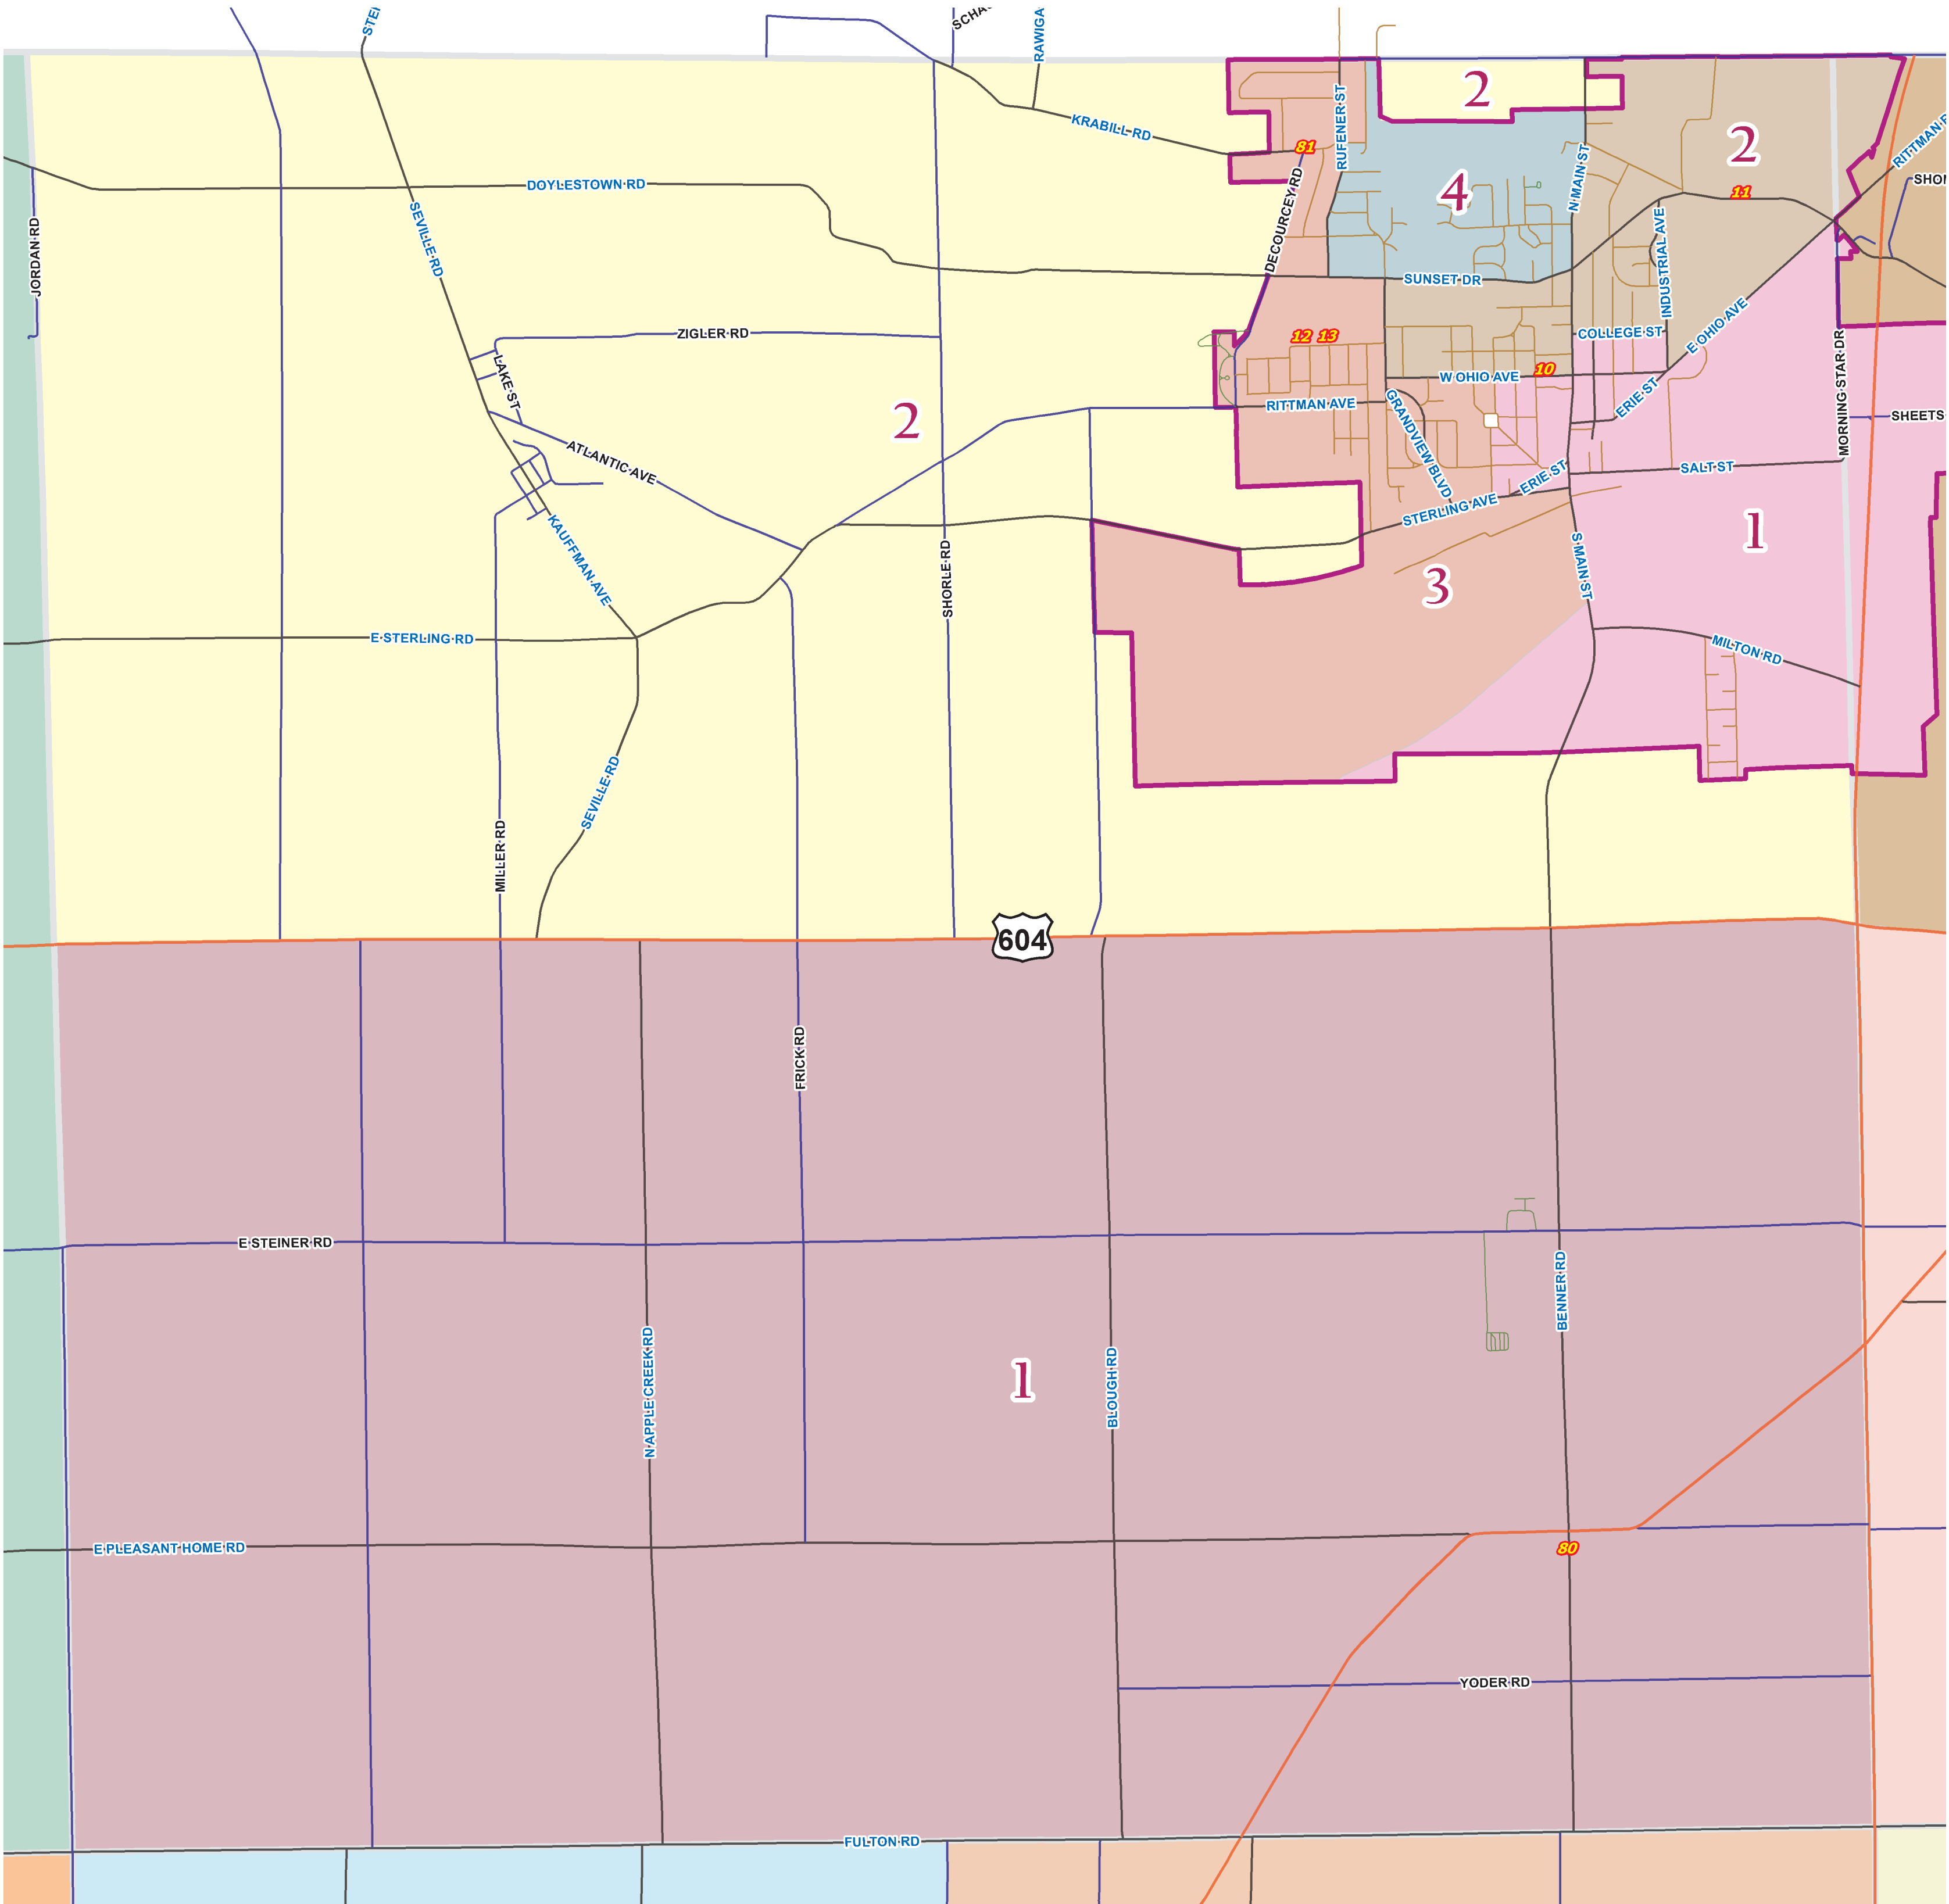

Milton Twp

Precinct No. & Name	Voting Location and Address	School Districts
MILTON TOWNSHIP		
080 #1	Quill's Schoolhouse, 9540 Benner Rd, Rittman	Nway, Gr, Ritt, Chip
081 #2	Life Tabernacle (Front Entrance), 9878 Krabill Rd, Rittman	Nway, Ritt
RITTMAN CITY - 4 Precincts		
010 #1	Rittman Public Library, 49 W Ohio Ave	Ritt
011 #2	Autumnwood Nursing & Rehabilitation, 275 E Sunset Dr	Ritt
012 #3	Rittman Recreation Center, 200 Saurer St	Ritt, Nway
013 #4	Rittman Recreation Center, 200 Saurer St	Ritt

Voter Precincts, Wards and Voting Places updated February 2015 using Wayne County Board of Elections Voter Precinct and Wards Maps, Voting Places data, plus current Wayne County Political Boundaries.

**Wayne County Auditor
GIS Department**