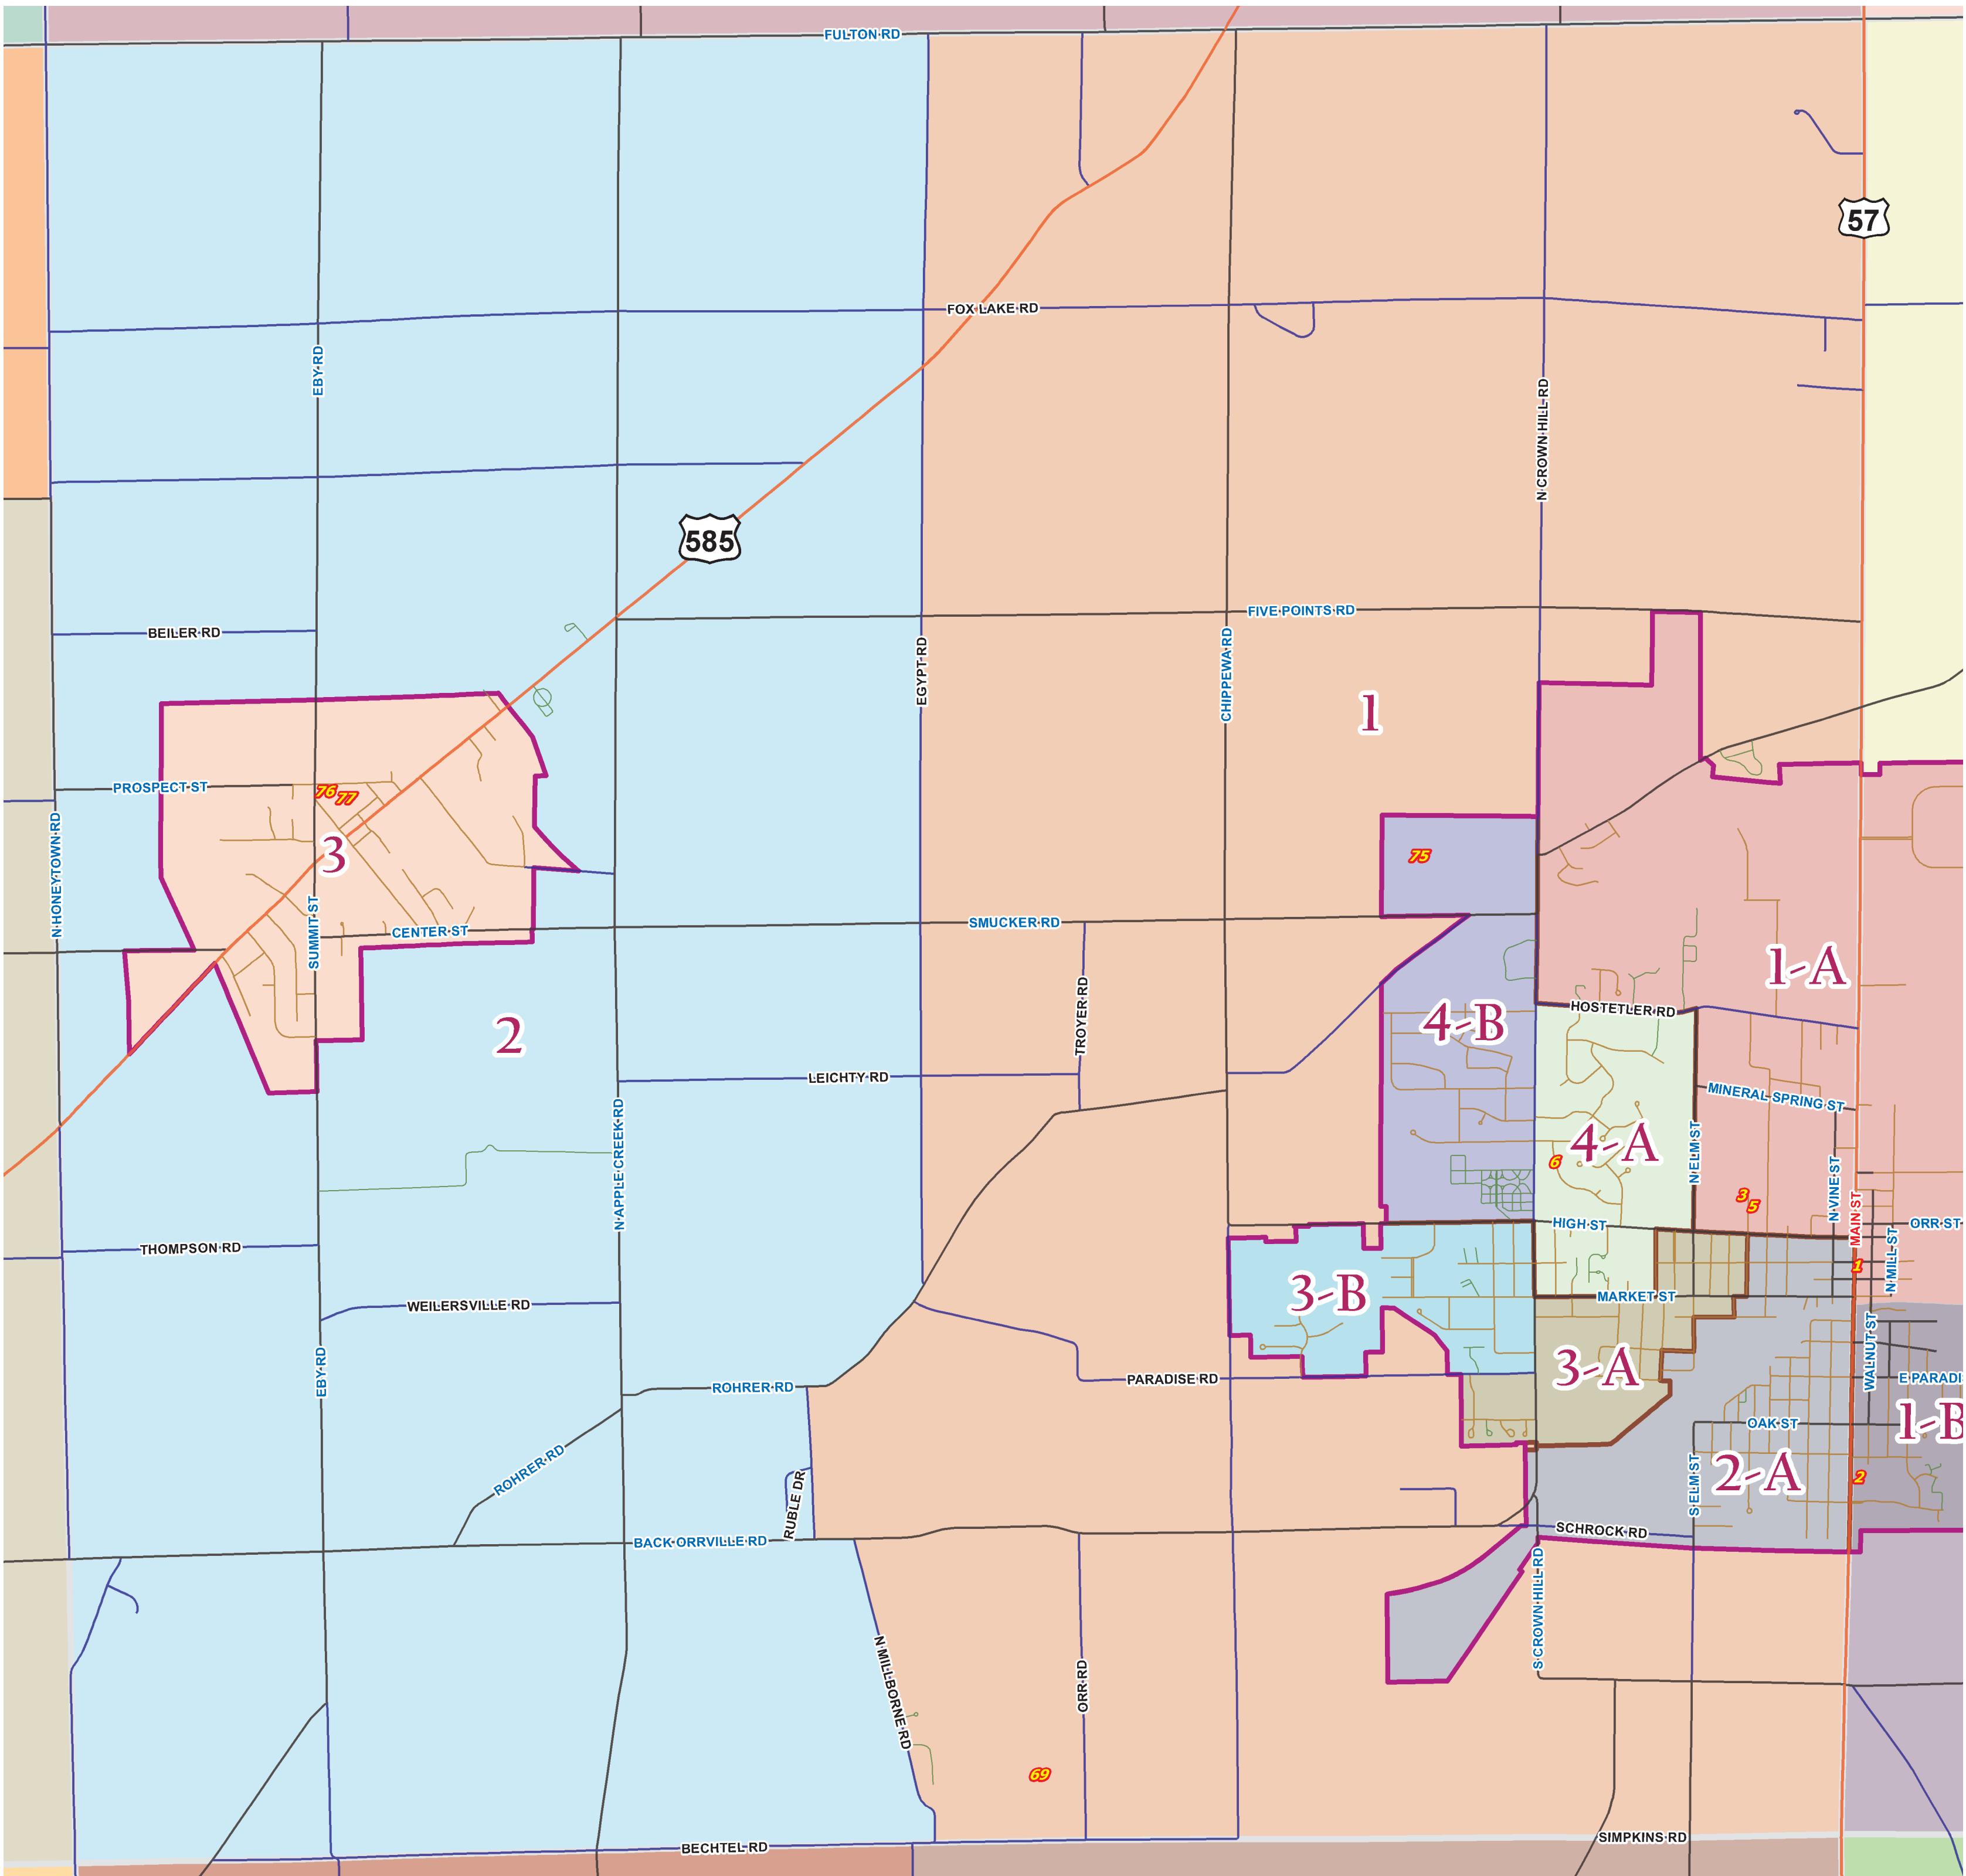

Green Twp

Precinct No. & Name	Voting Location and Address	School Districts
GREEN TOWNSHIP		
075 #1	Wayne College-Univ of Akron (Smucker Multipurpose Room), 1901 Smucker Rd, Orrville	Gr, Orr
076 #2	Smithville United Methodist Church, 243 N Milton St	Gr
077 #3	Smithville United Methodist Church, 243 N Milton St	Gr
EAST UNION TOWNSHIP		
069 #2	The Pines Golf Club (Restaurant), 1319 N Millborne Rd, Orrville	SE, Orr
ORRVILLE CITY - 5 Precincts		
001 1	Orrville Public Library, 230 N Main St	Orr
002 2	Aultman Orrville Hospital, Community Room, 832 S Main St	Orr
003 3	Schmid Hall, 501 Hall St	Orr
005 4-A	Schmid Hall, 501 Hall St	Orr
006 4-B	Trinity United Methodist Church, 1556 Rex Dr - Crownhill Rd	Orr

Voter Precincts, Wards and Voting Places updated February 2015 using Wayne County Board of Elections Voter Precinct and Wards Maps, Voting Places data, plus current Wayne County Political Boundaries.

Wayne County Auditor
GIS Department