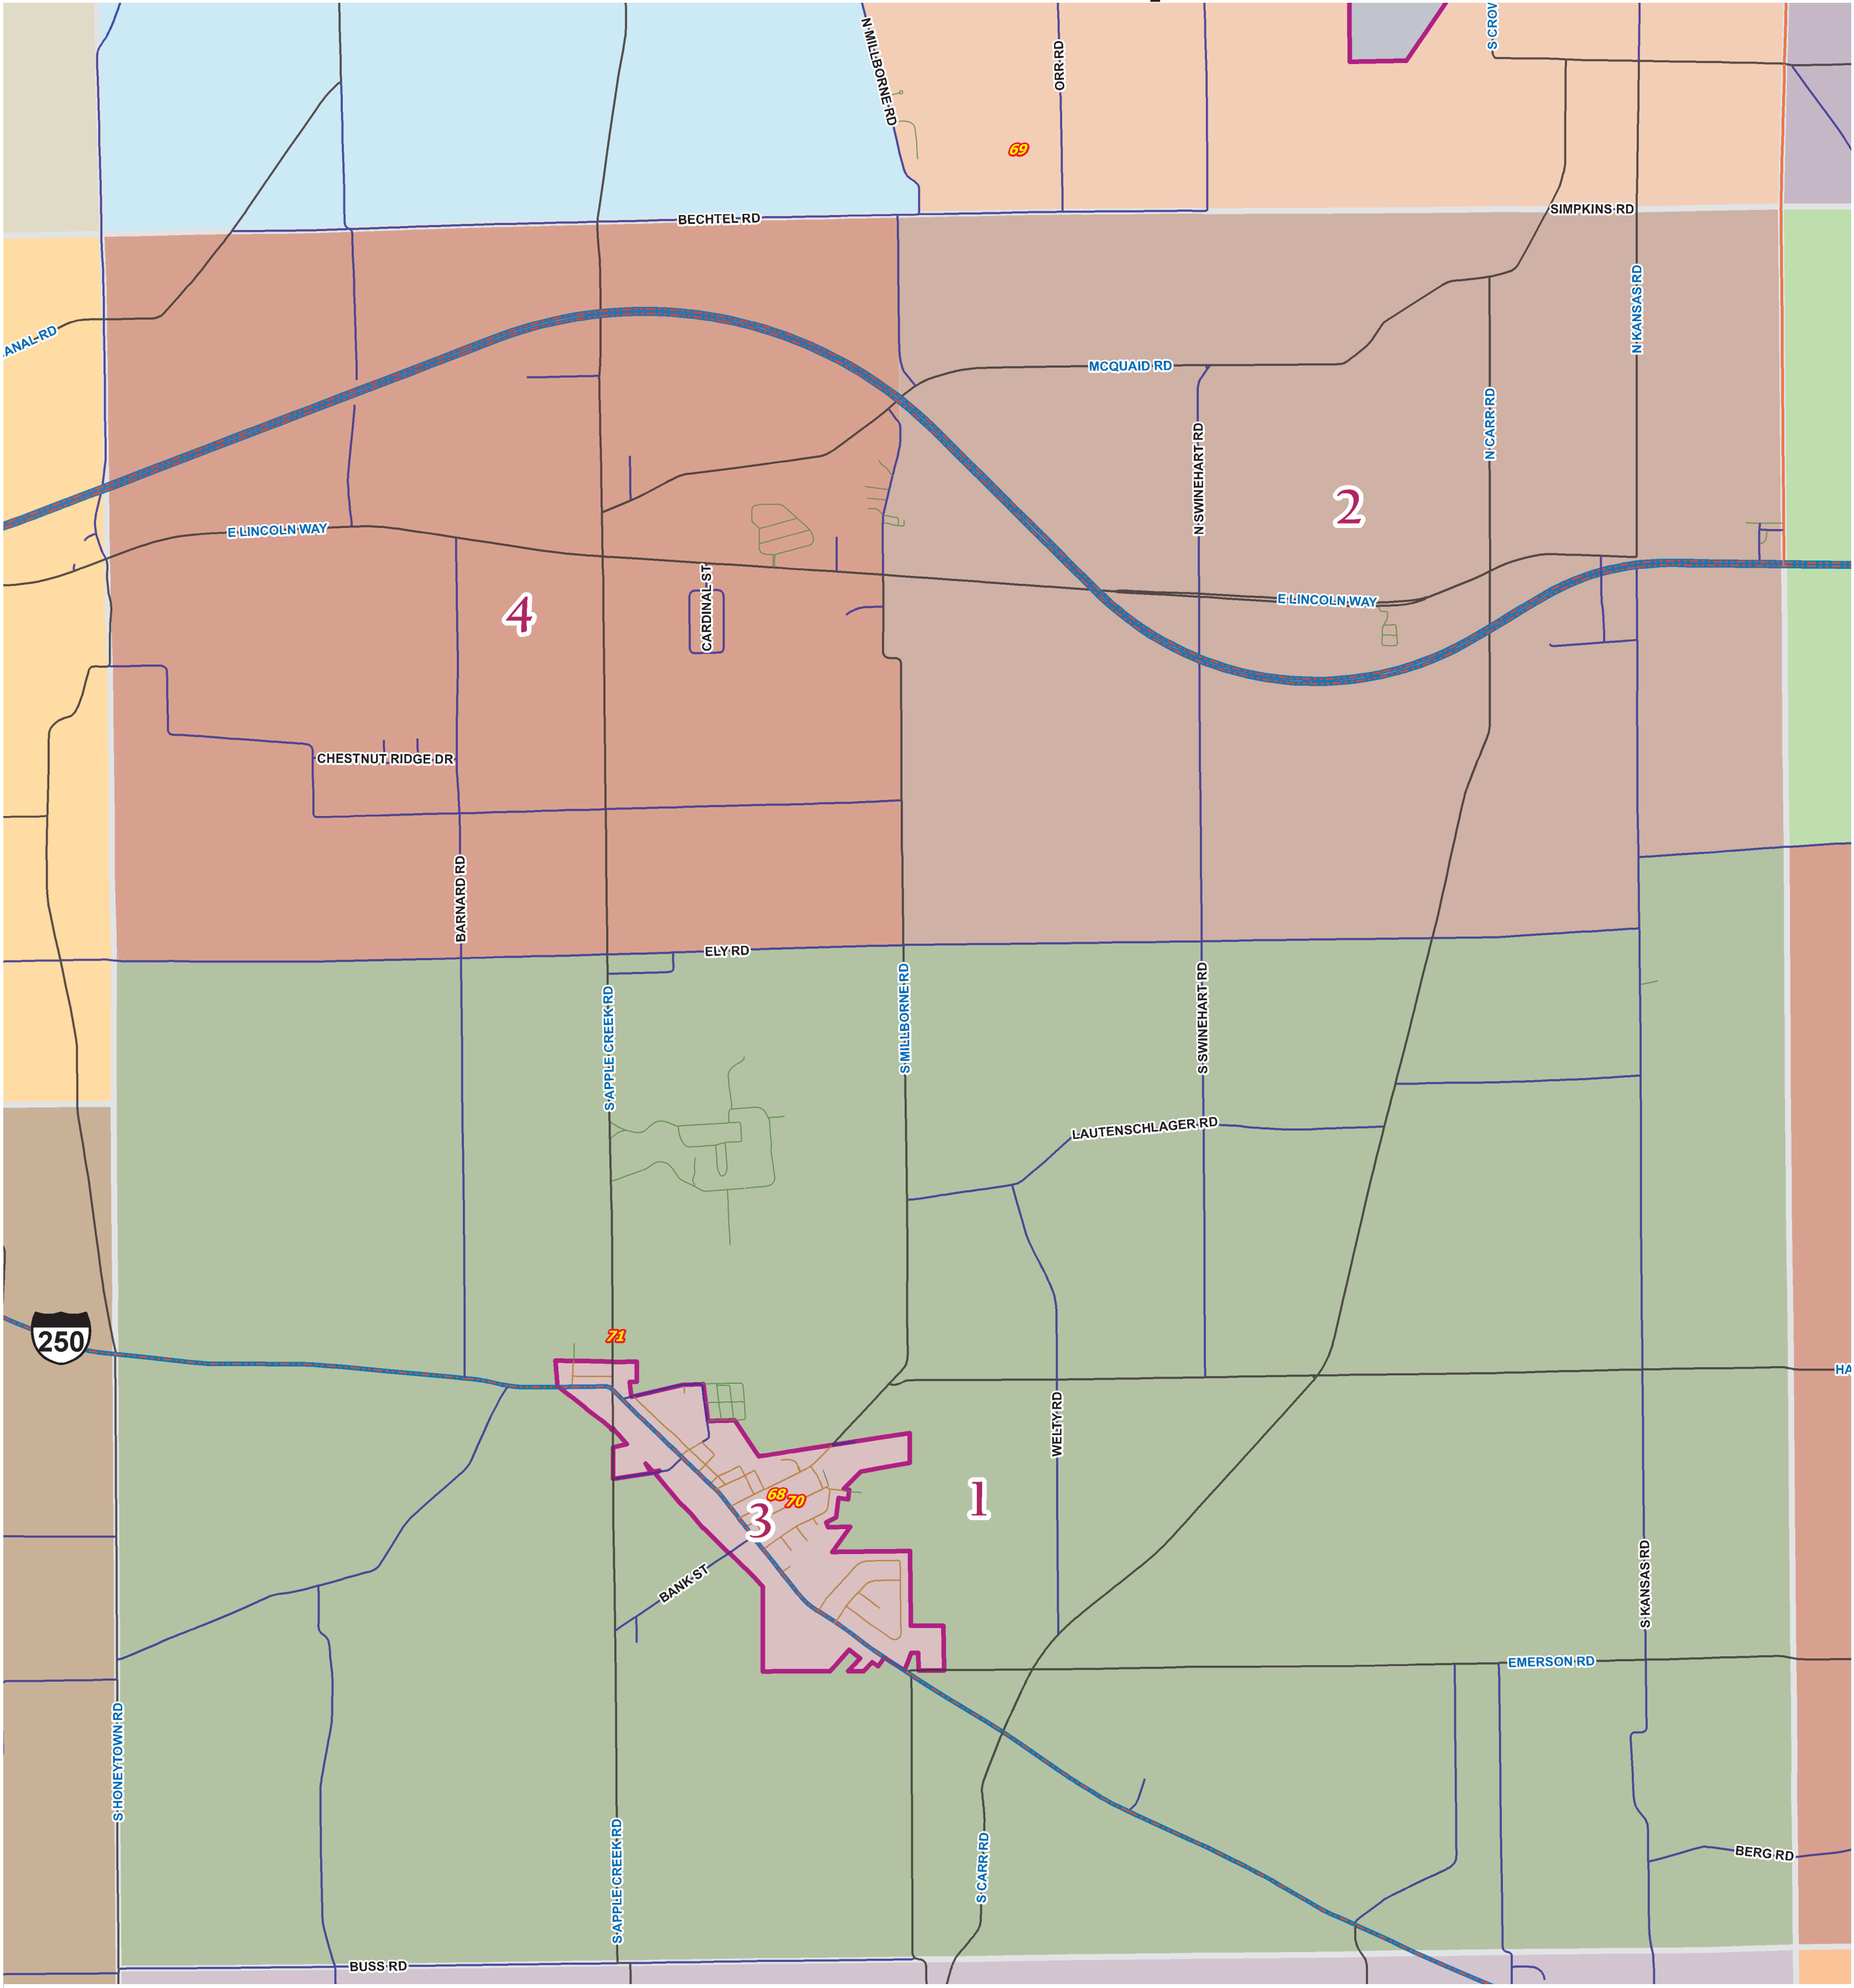

East Union Twp

Precinct No. & Name	Voting Location and Address	School Districts
EAST UNION TOWNSHIP		
068 #1	Mayer-Carson Hall, 175 Mill St, Apple Creek	SE
069 #2	The Pines Golf Club (Restaurant), 1319 N Millborne Rd, Orrville	SE, Orr
070 #3	Mayer-Carson Hall, 175 Mill St, Apple Creek	SE
071 #4	Township Fire Station, 3400 S Apple Creek Rd	SE

Voter Precincts, Wards and Voting Places updated February 2015 using Wayne County Board of Elections Voter Precinct and Wards Maps, Voting Places data, plus current Wayne County Political Boundaries.

**Wayne County Auditor
GIS Department**