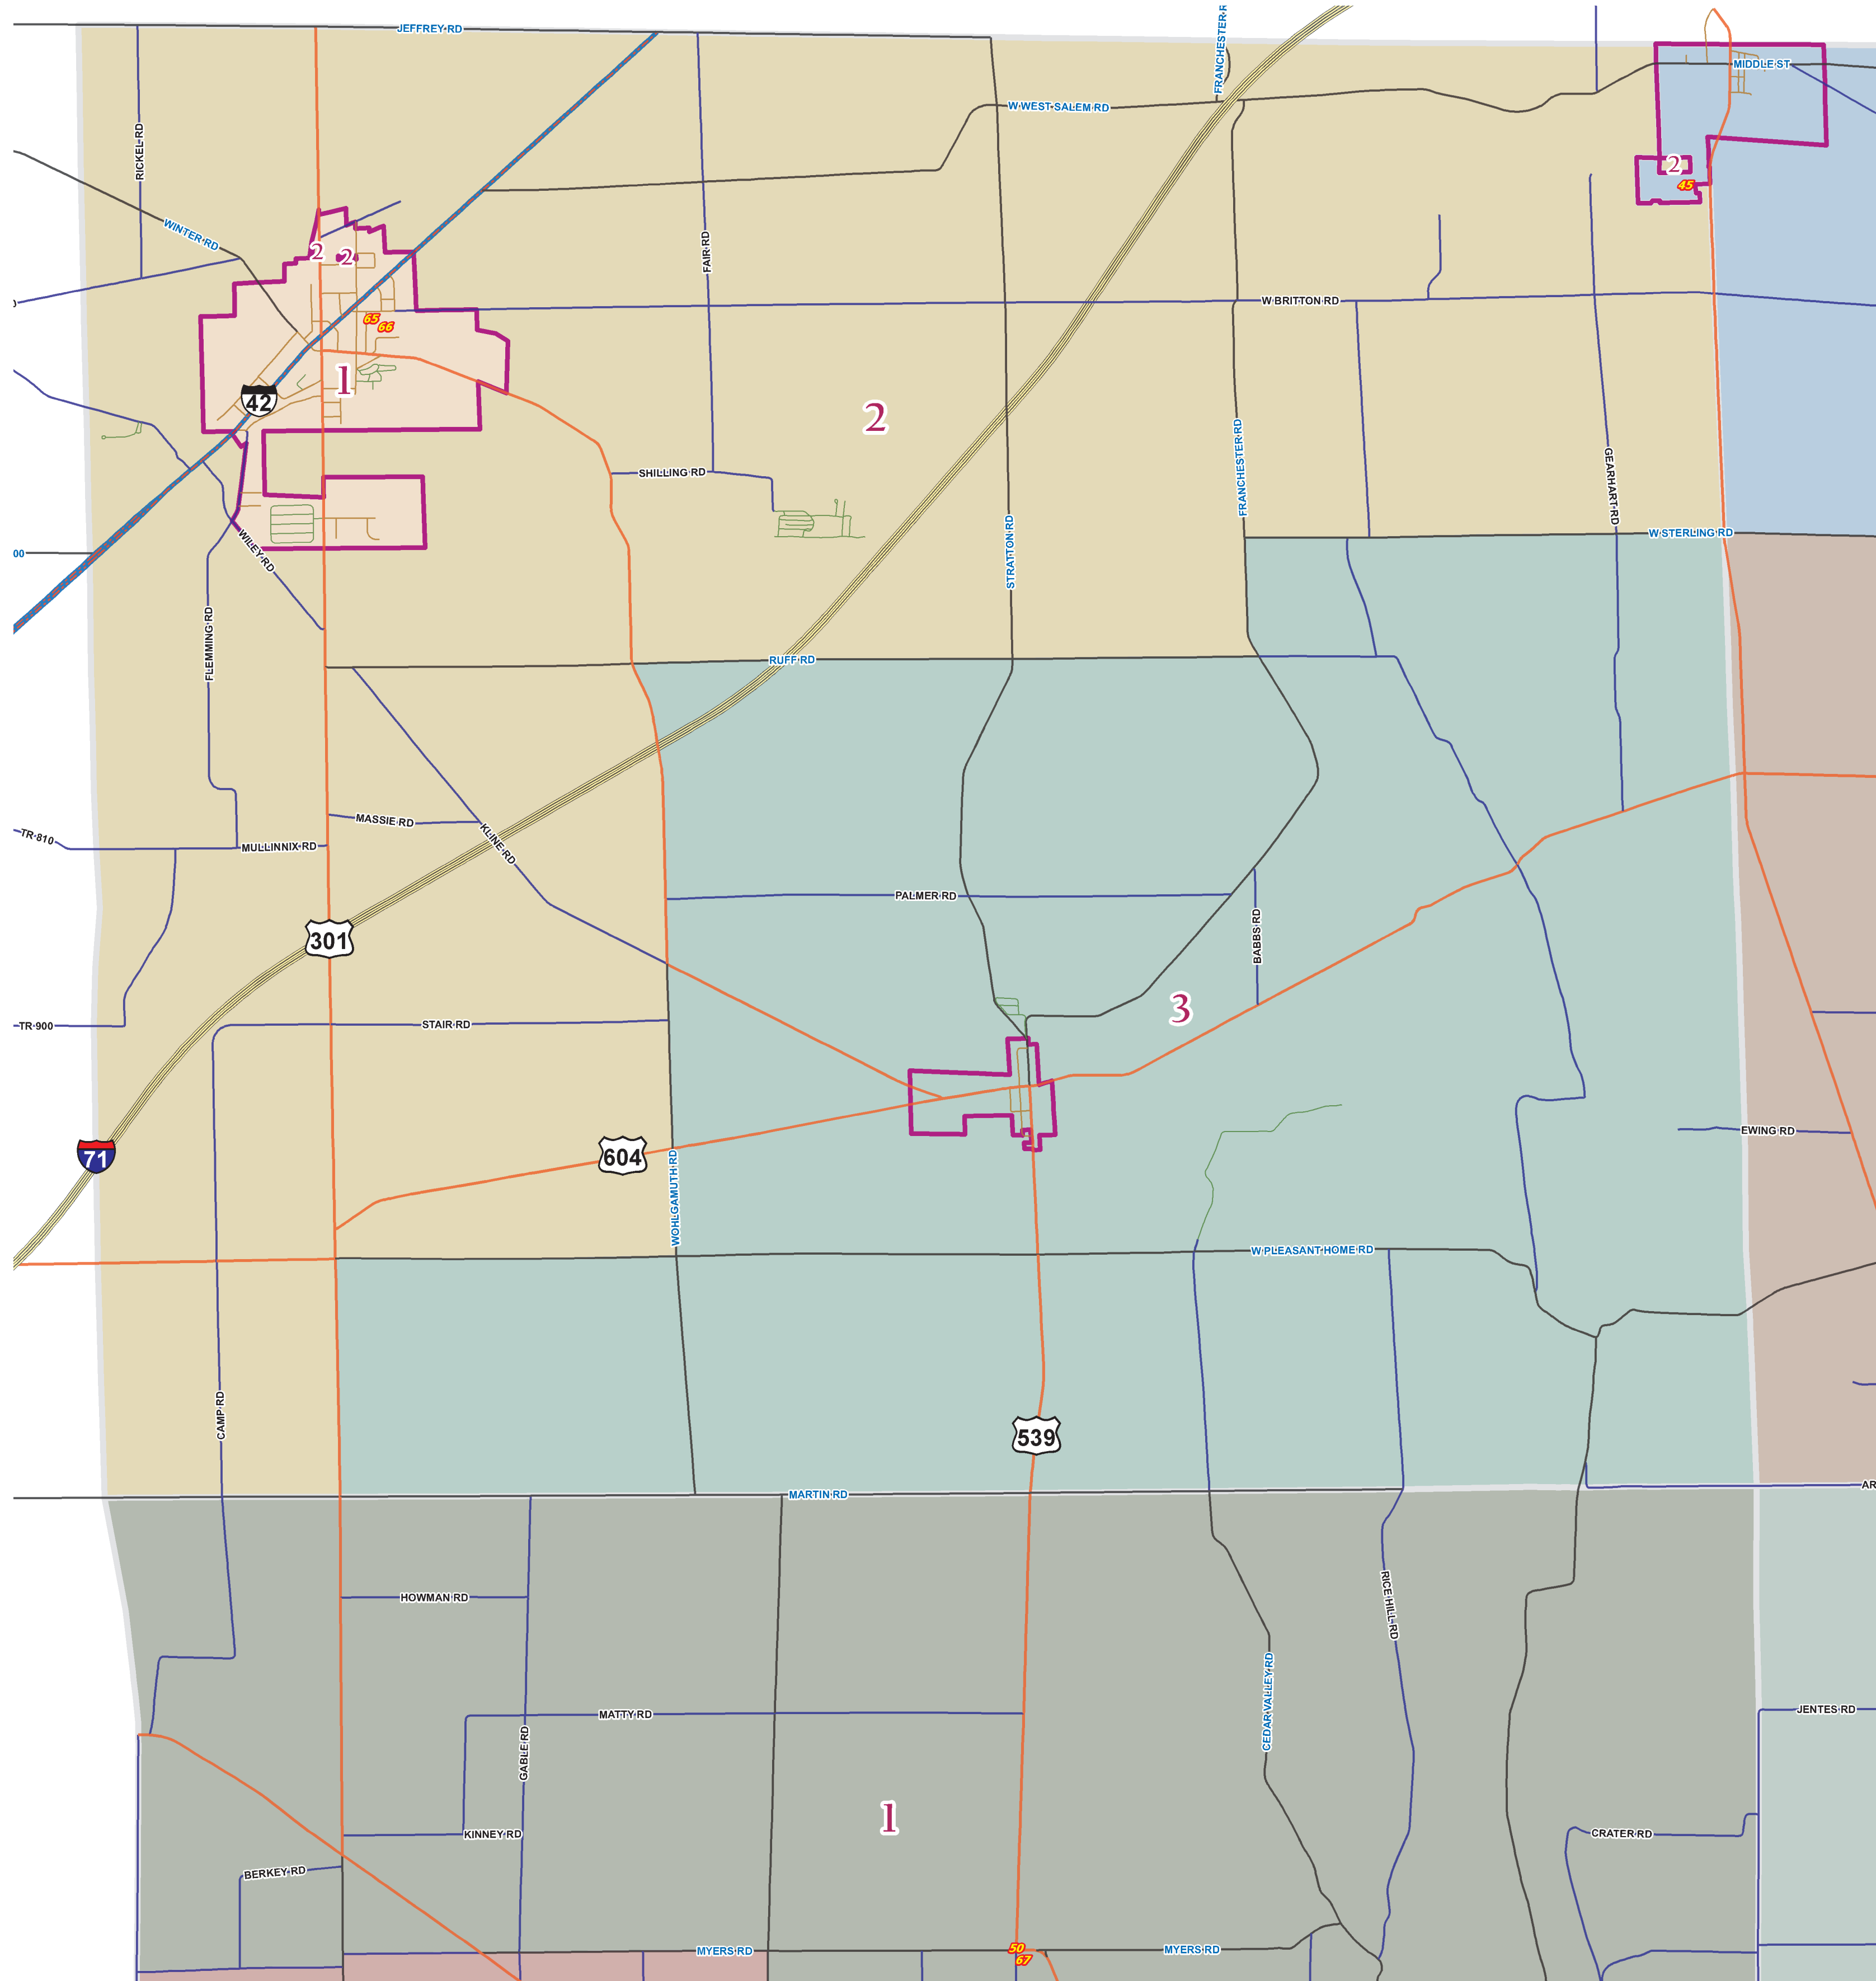

Congress Twp

Precinct No. & Name	Voting Location and Address	School Districts
CONGRESS TOWNSHIP		
065 #1	St Stephen's Church (Hackman Hall), 44 Britton St, West Salem	NW
066 #2	St Stephen's Church (Hackman Hall), 44 Britton St, West Salem	NW, Nway
067 #3	Emanuel Old Stone Church, 6000 Congress Rd, Wooster	NW/Wo/Vlg, NW/W/Vlg, Nway
CANAAN TOWNSHIP		
045 #1	Burbank Parke Care Center, 14976 Burbank Rd, Burbank	Nway
CHESTER TOWNSHIP		
050 #1	Emanuel Old Stone Church, 6000 Congress Rd, Wooster	NW, Woo

Voter Precincts, Wards and Voting Places updated February 2015 using Wayne County Board of Elections Voter Precinct and Wards Maps, Voting Places data, plus current Wayne County Political Boundaries.

**Wayne County Auditor
GIS Department**