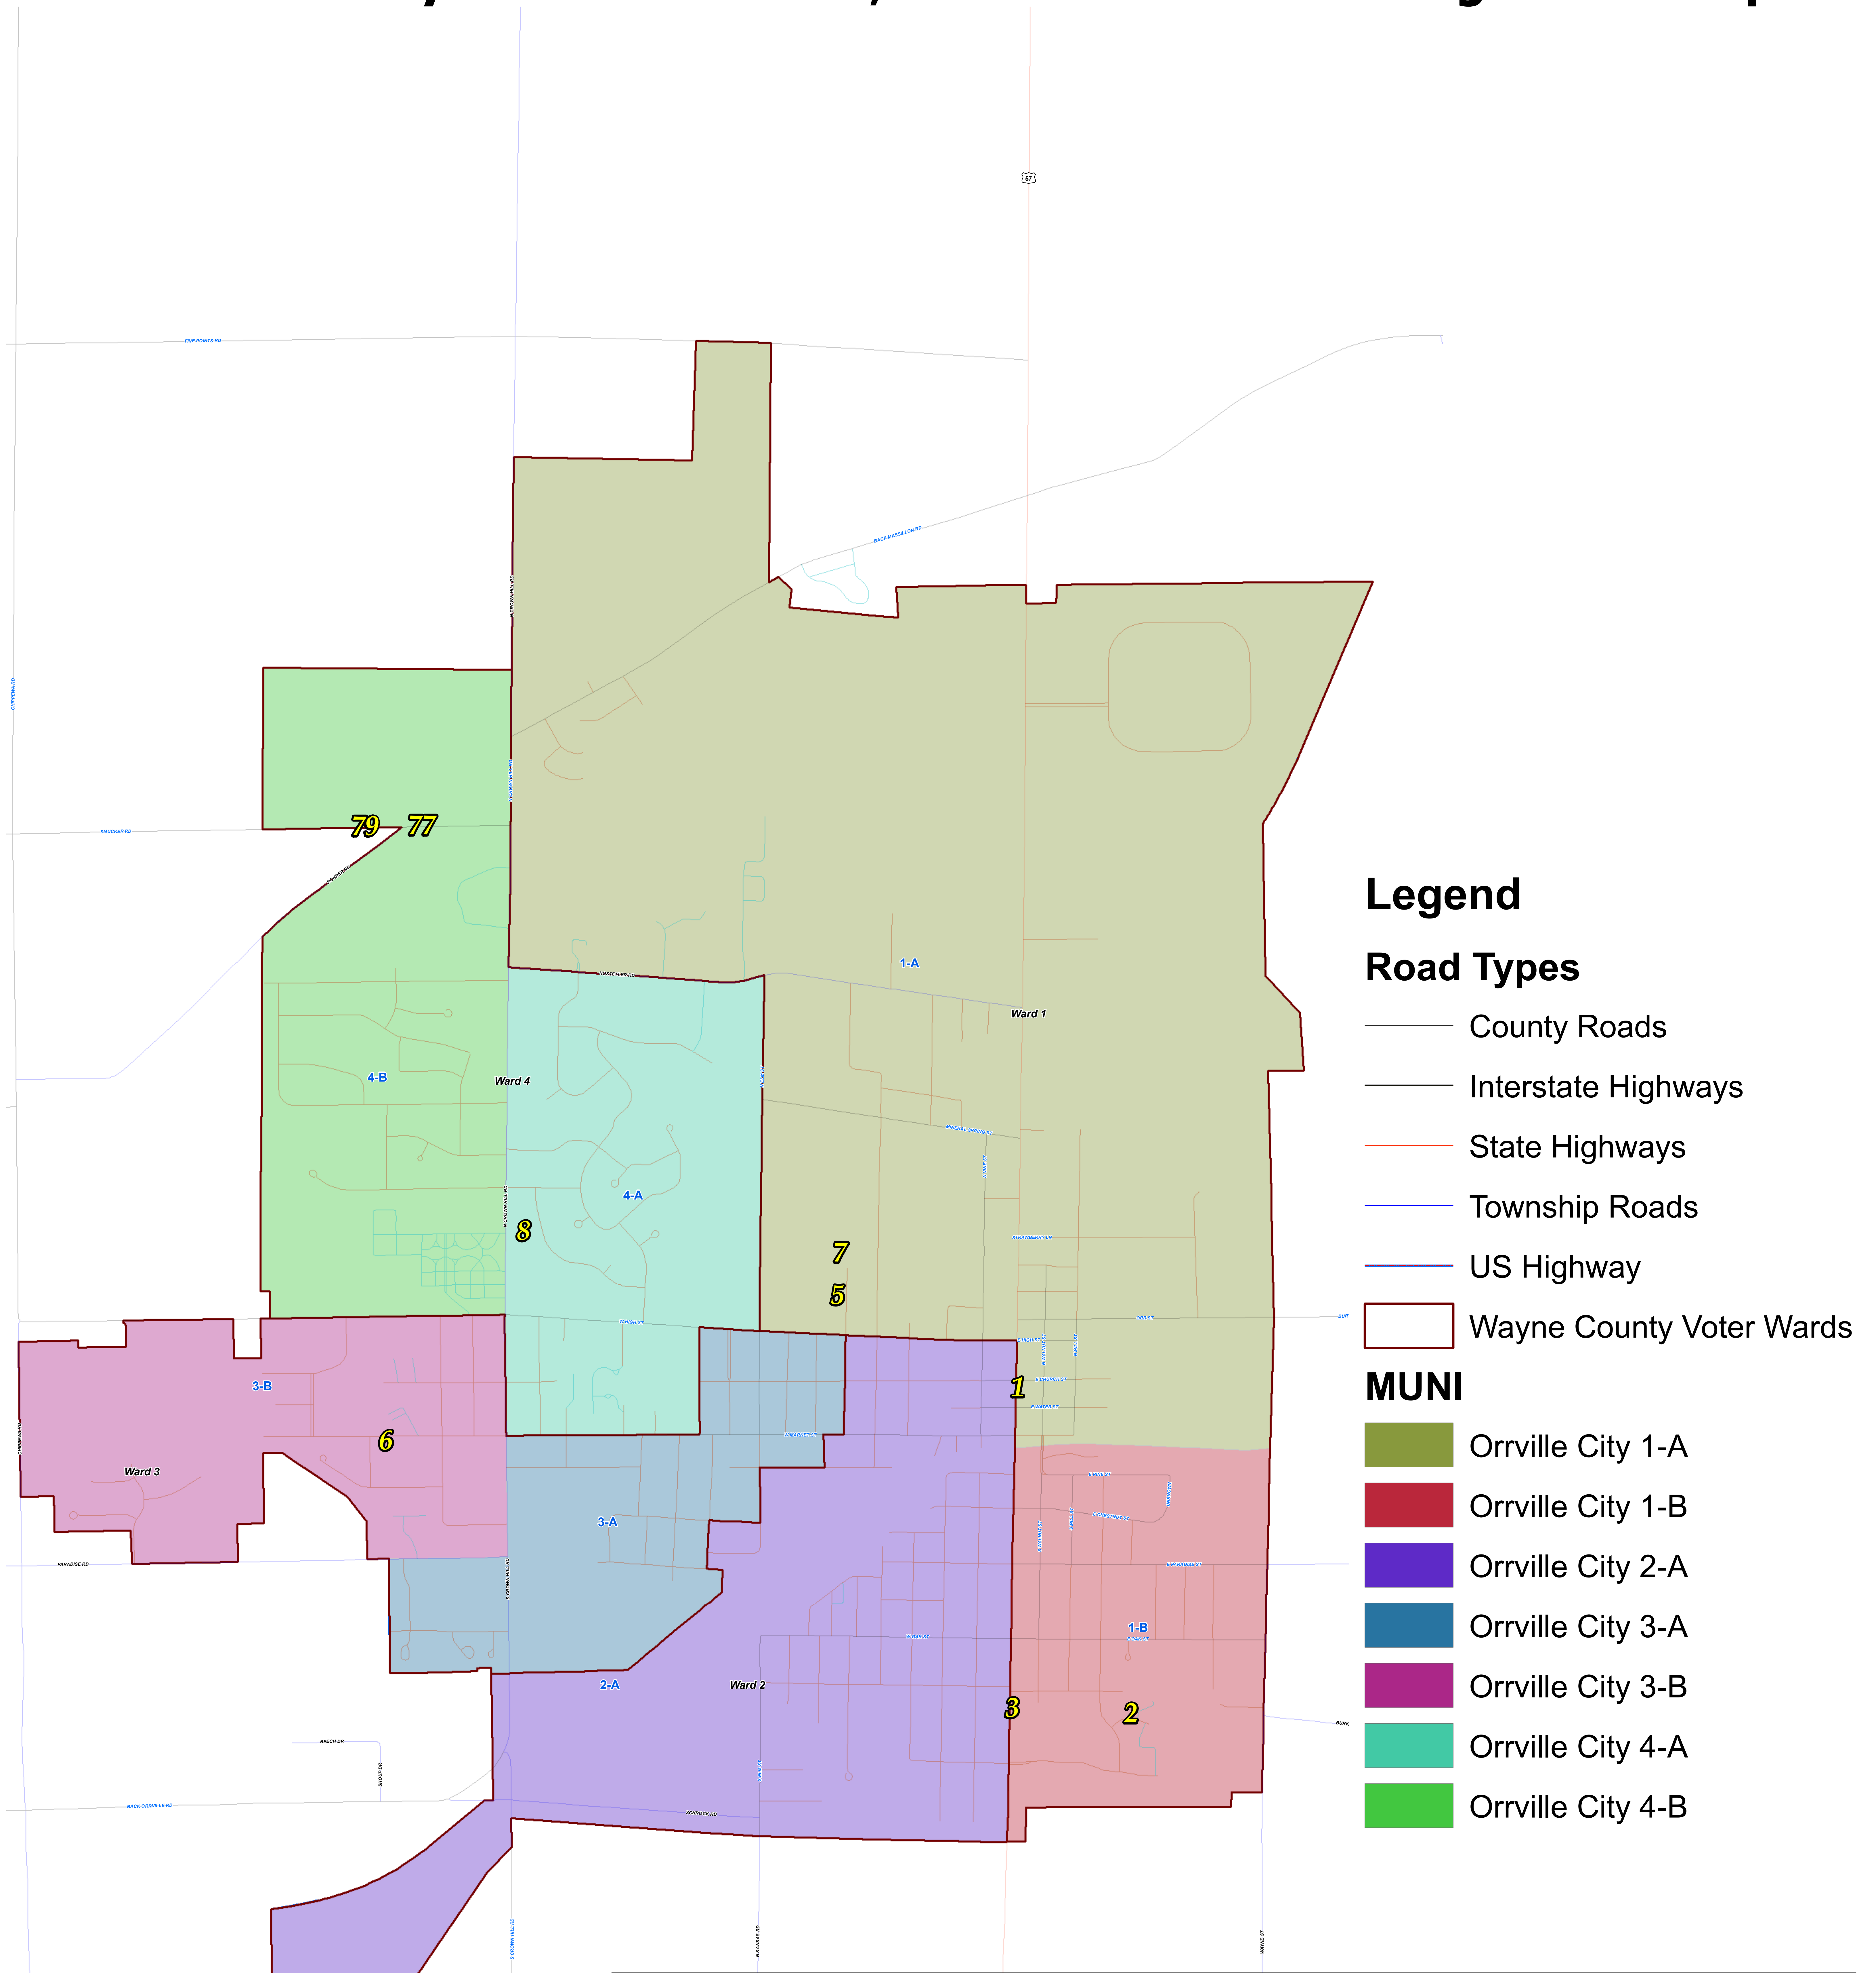

Orrville City - Voter Precincts, Voter Wards and Voting Places Map

Legend

Road Types

- County Roads
- Interstate Highways
- State Highways
- Township Roads
- US Highway
- Wayne County Voter Wards

MUNI

- Orrville City 1-A
- Orrville City 1-B
- Orrville City 2-A
- Orrville City 3-A
- Orrville City 3-B
- Orrville City 4-A
- Orrville City 4-B

The Large Yellow Numbers Refer to Voting Places

Voter Point	Voter Precinct	City/Township	Voting Places	Address	School Districts
1	1-A	Orrville City	Orrville Public Library	230 N Main St	
2	1-B	Orrville City	OrrVilla Manor	425 OrrVilla Dr	
3	2-A	Orrville City	Dunlap Hospital, Community Room	832 S Main St	
5	3-A	Orrville City	Schmid Hall	501 Hall St	
6	3-B	Orrville City	First Presbyterian Church	1830 W Market St	
7	4-A	Orrville City	Schmid Hall	501 Hall St	
8	4-B	Orrville City	Trinity United Methodist Church	1556 Rex Dr - Crownhill Rd	
77	#1	Green Twp	Orrville YMCA	1801 Smucker Rd	Gr, Orr
79	#5	Green Twp	Wayne College	1901 Smucker Rd	Gr, Orr

Wayne County Auditor GIS Department

Information:

Voter Precincts, Wards and Voting Places updated May 2010 using Wayne County Board of Elections Voter Precinct and Ward Maps, Voting Places data, plus current Wayne County Political Boundaries.